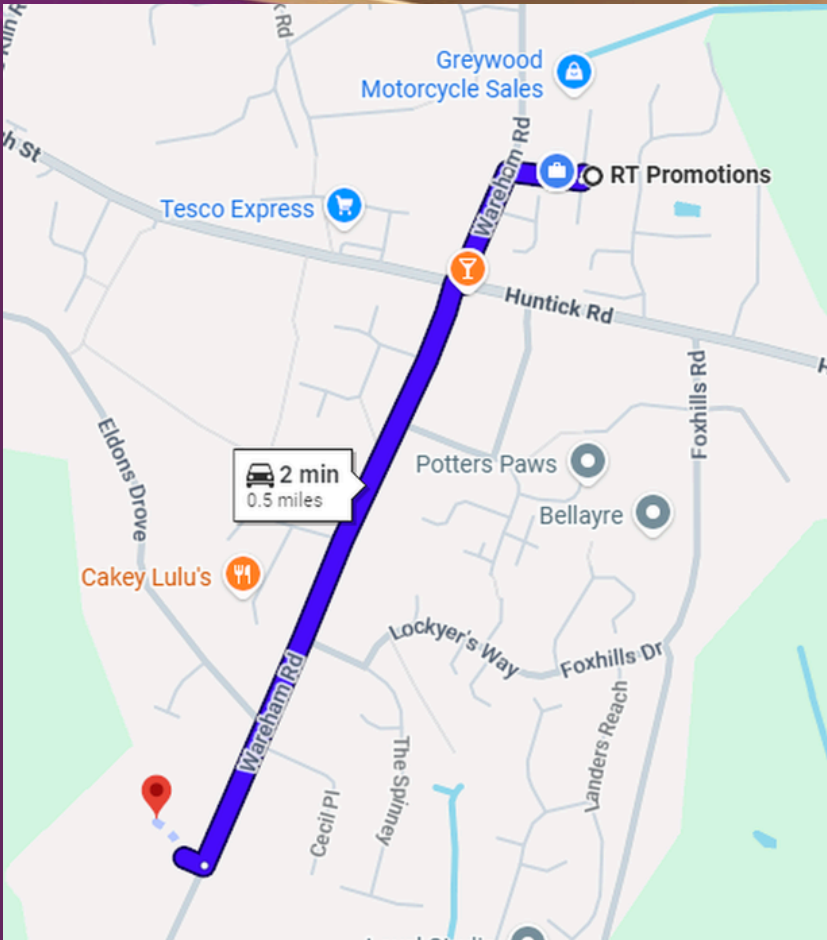

You will then be able to collect your order throughout August from our offices at Lytchett Matravers.

Please turn over to see where we are located.

For any queries please contact us via email or by phone.

SCAN THE QR CODE OR USE THE LINK TO VISIT THE PRIVATE CLIENT AREA

LINK: <https://rtpromotions.co.uk/product-category/lytchett-matravers-primary-school/>

PASSWORD: Lytch-Mat-2026

RT PROMOTIONS

Unit 14 - Freeland Park
Wareham Road, Lytchett
Matravers, Poole, Dorset
BH16 6FH