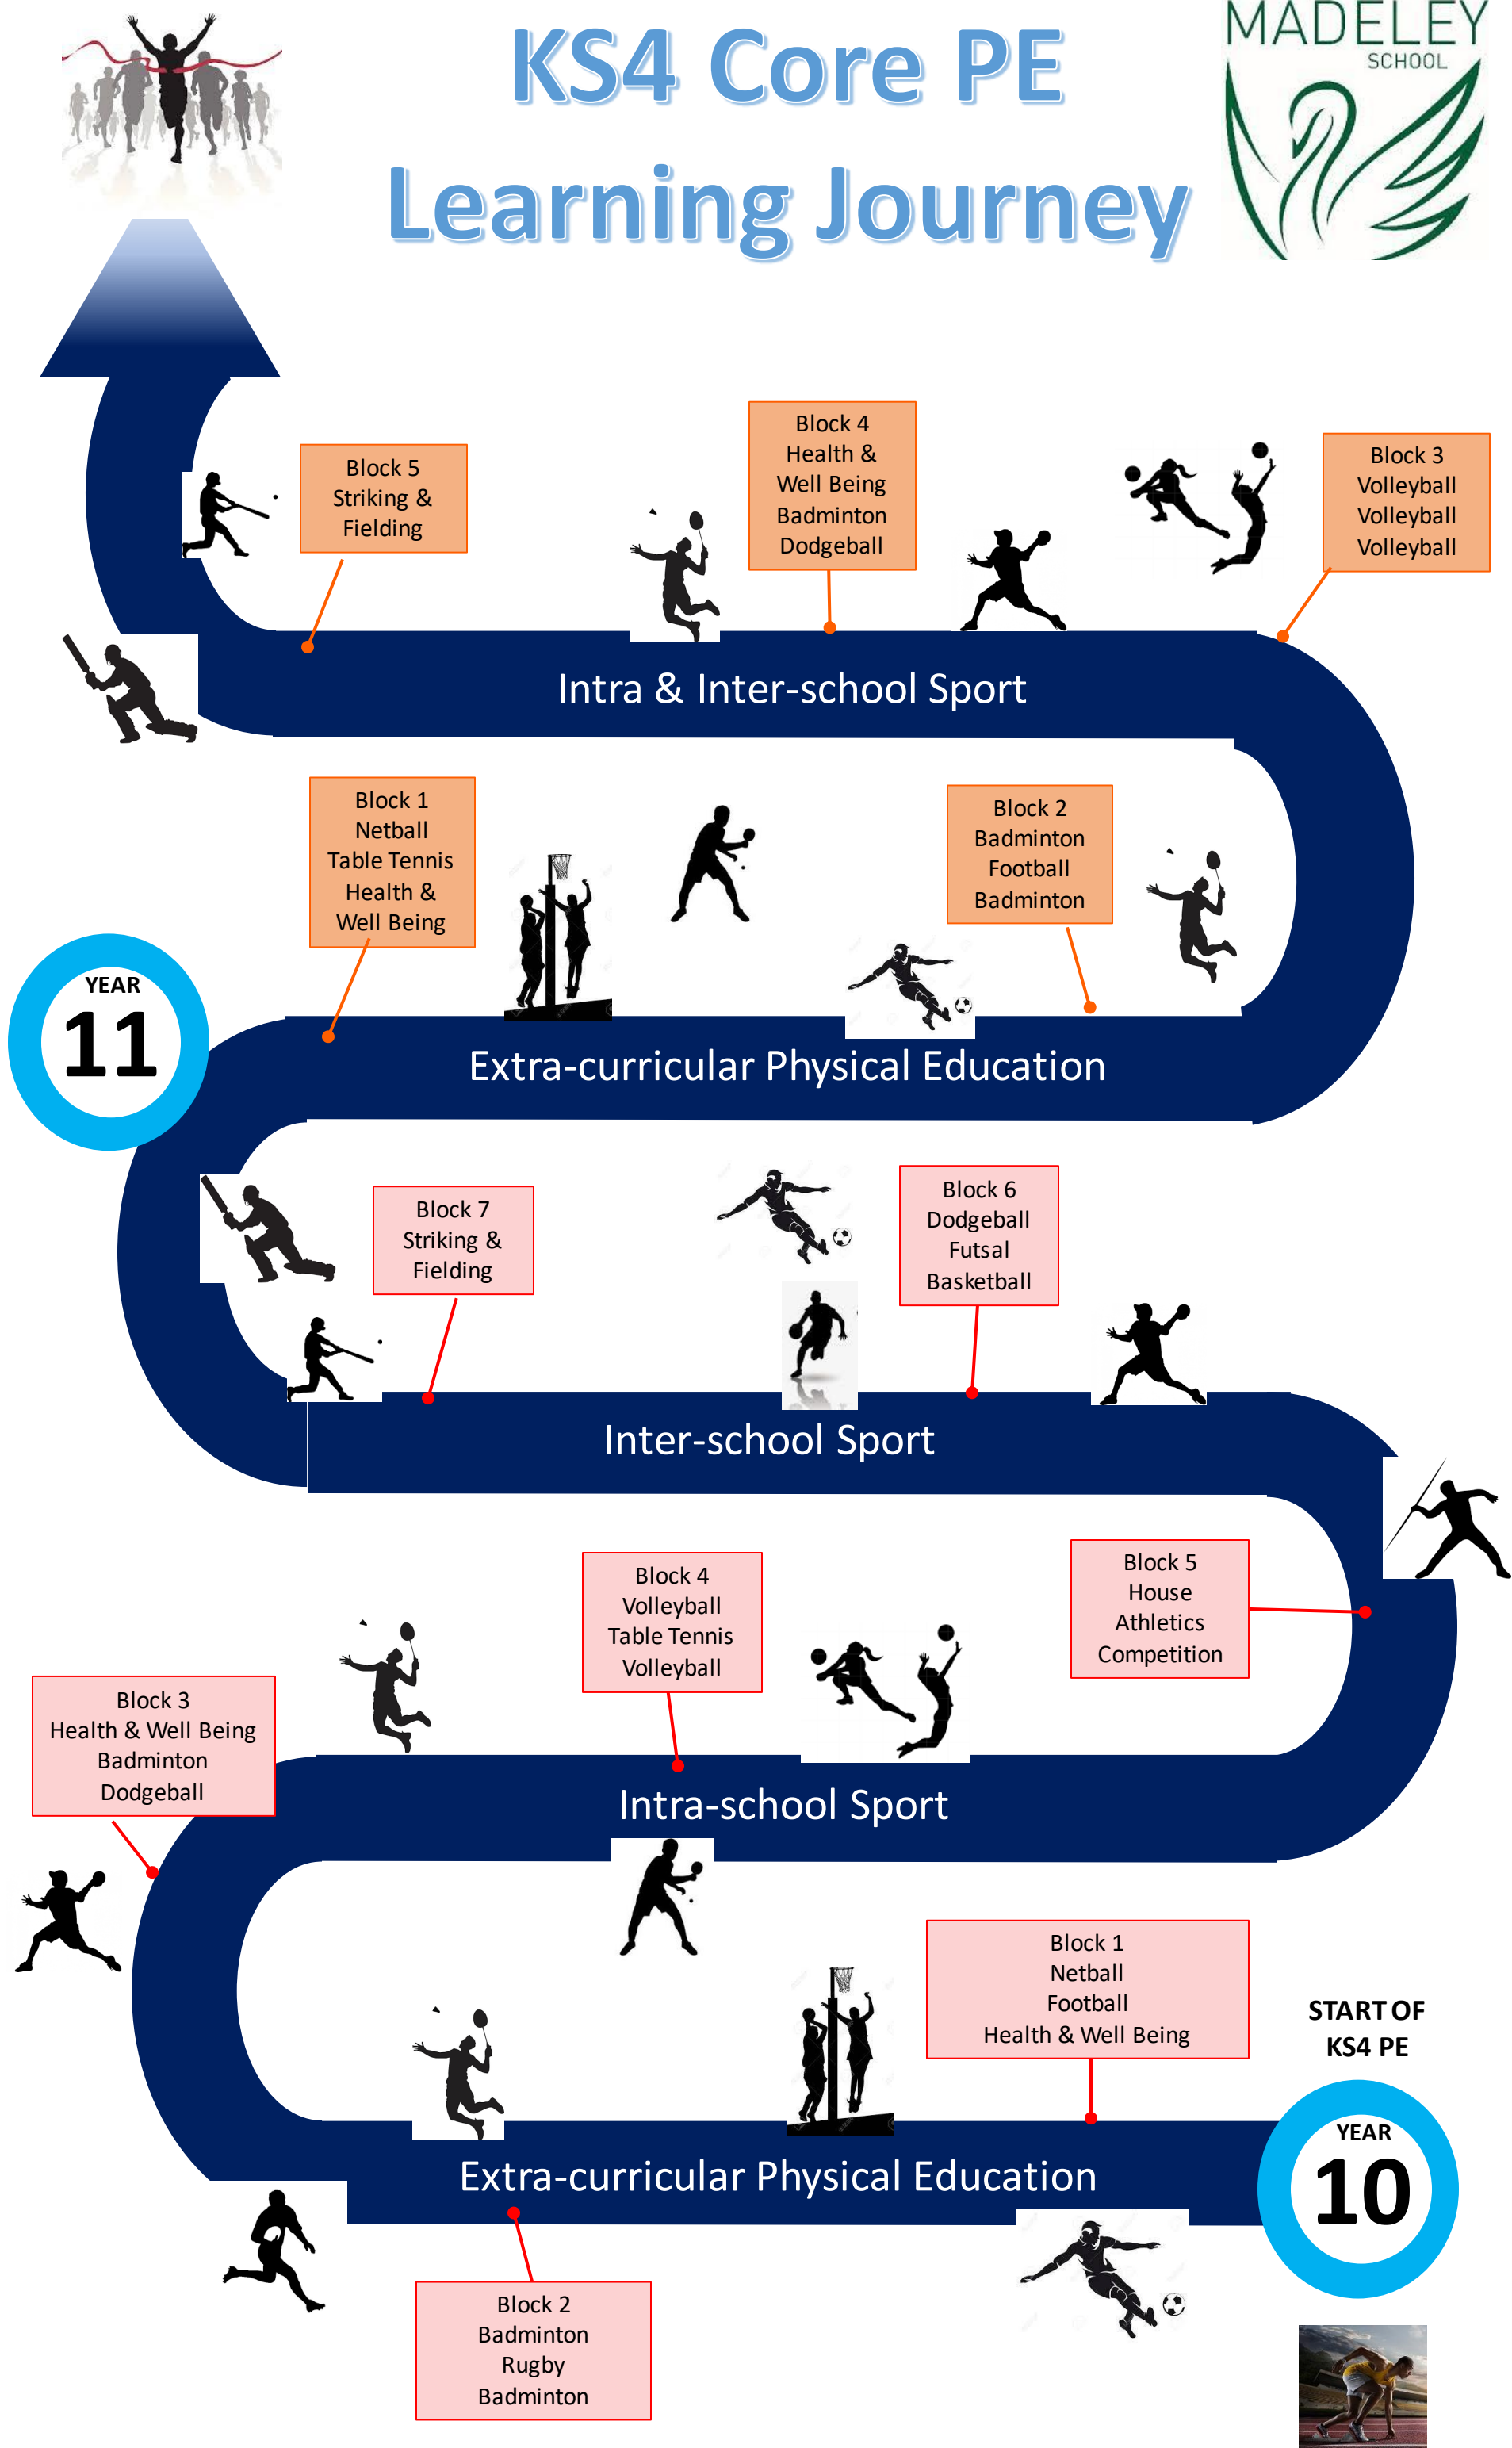

KS4 Core PE Learning Journey

During the KS4 Core PE learning journey pupils will be given the opportunity to;

- ✓ Develop competence to excel in a broad range of physical activities.
- ✓ Be physically active for sustained periods.
- ✓ Engage in competitive sports and activities.
- ✓ Develop and understanding of health-related exercise