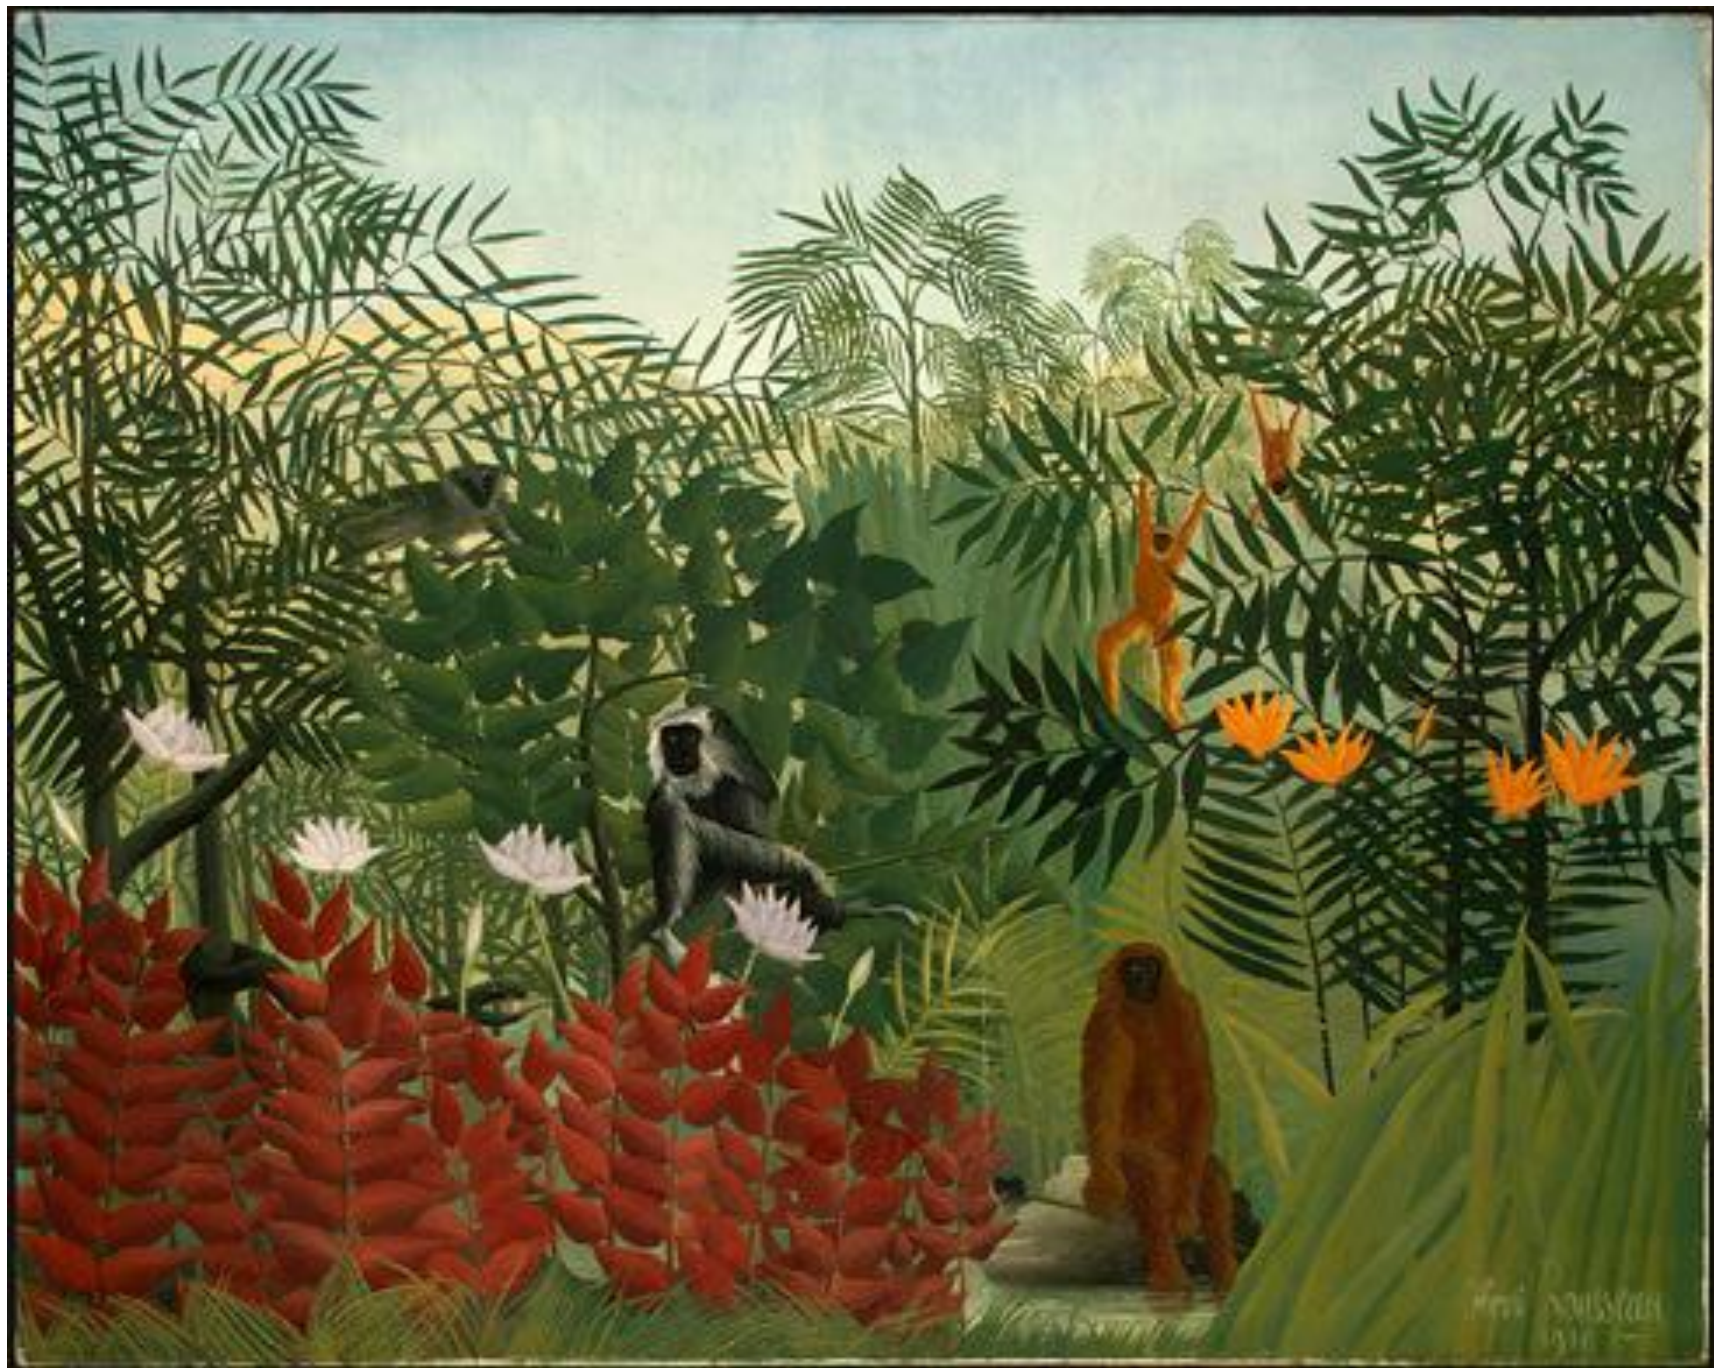

Rousseau jungles

Henri Rousseau 1844-1910

- Henri Rousseau was born in France
- He never had any art lessons and started painting when he was older
- He never visited the jungle!
- He painted house plants and wild flowers for his jungle paintings and often looked at pictures in books

What animal is in the foreground?

What is the weather like in this painting?

What colours can you see in
the real jungle?

Rousseau

- Clear outlines on the grass in the foreground
- Each leaf clearly painted
- What animals can you see?

Rousseau jungle paintings

- He used very simple **pure colours**
- He had very **clear outlines**
- He filled jungle paintings with **animals in the foreground** and **lush green plants in the background**
- He painted **leaves and grass** piece by piece with clear **outlines**
- He often painted huge **over-sized flowers**

Rousseau

- Can you spot the giant sized blue flowers?
- What colour flowers would you paint?
- How tall would they be?

Real jungle plants

Rousseau

Henri Rousseau

Can you make a Rousseau jungle?

- Remember!!!
- He used very simple **pure colours**
- He had very **clear outlines**
- He filled jungle paintings with **animals in the foreground** and **lush green plants in the background**
- He painted **leaves** and **grass** piece by piece with clear **outlines**
- He often painted huge **over-sized flowers**