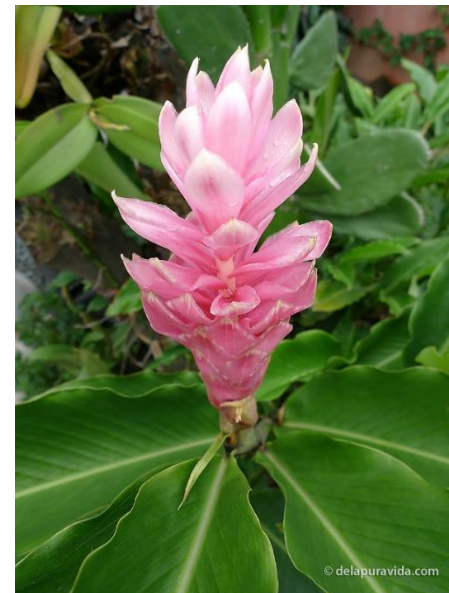

What animal is in the foreground?

What is the weather like in this painting?

What colours can you see in
the real jungle?

Rousseau

- Clear outlines on the grass in the foreground
- Each leaf clearly painted
- What animals can you see?

Rousseau jungle paintings

- He used very simple **pure colours**
- He had very **clear outlines**
- He filled jungle paintings with **animals in the foreground** and **lush green plants in the background**
- He painted **leaves and grass** piece by piece with clear **outlines**
- He often painted huge **over-sized flowers**

Rousseau

- Can you spot the giant sized blue flowers?
- What colour flowers would you paint?
- How tall would they be?

Real jungle plants

Rousseau

Henri Rousseau

Can you make a Rousseau jungle?

- Remember!!!
- He used very simple **pure colours**
- He had very **clear outlines**
- He filled jungle paintings with **animals in the foreground** and **lush green plants in the background**
- He painted **leaves** and **grass** piece by piece with clear **outlines**
- He often painted huge **over-sized flowers**

Real rainforest plants

Jungle Flowers

A 5-petal pink flower in the rainforest of Arfak mountains
photo by Charles Roring - 1 September 2011
<http://manokwaripapua.blogspot.com>