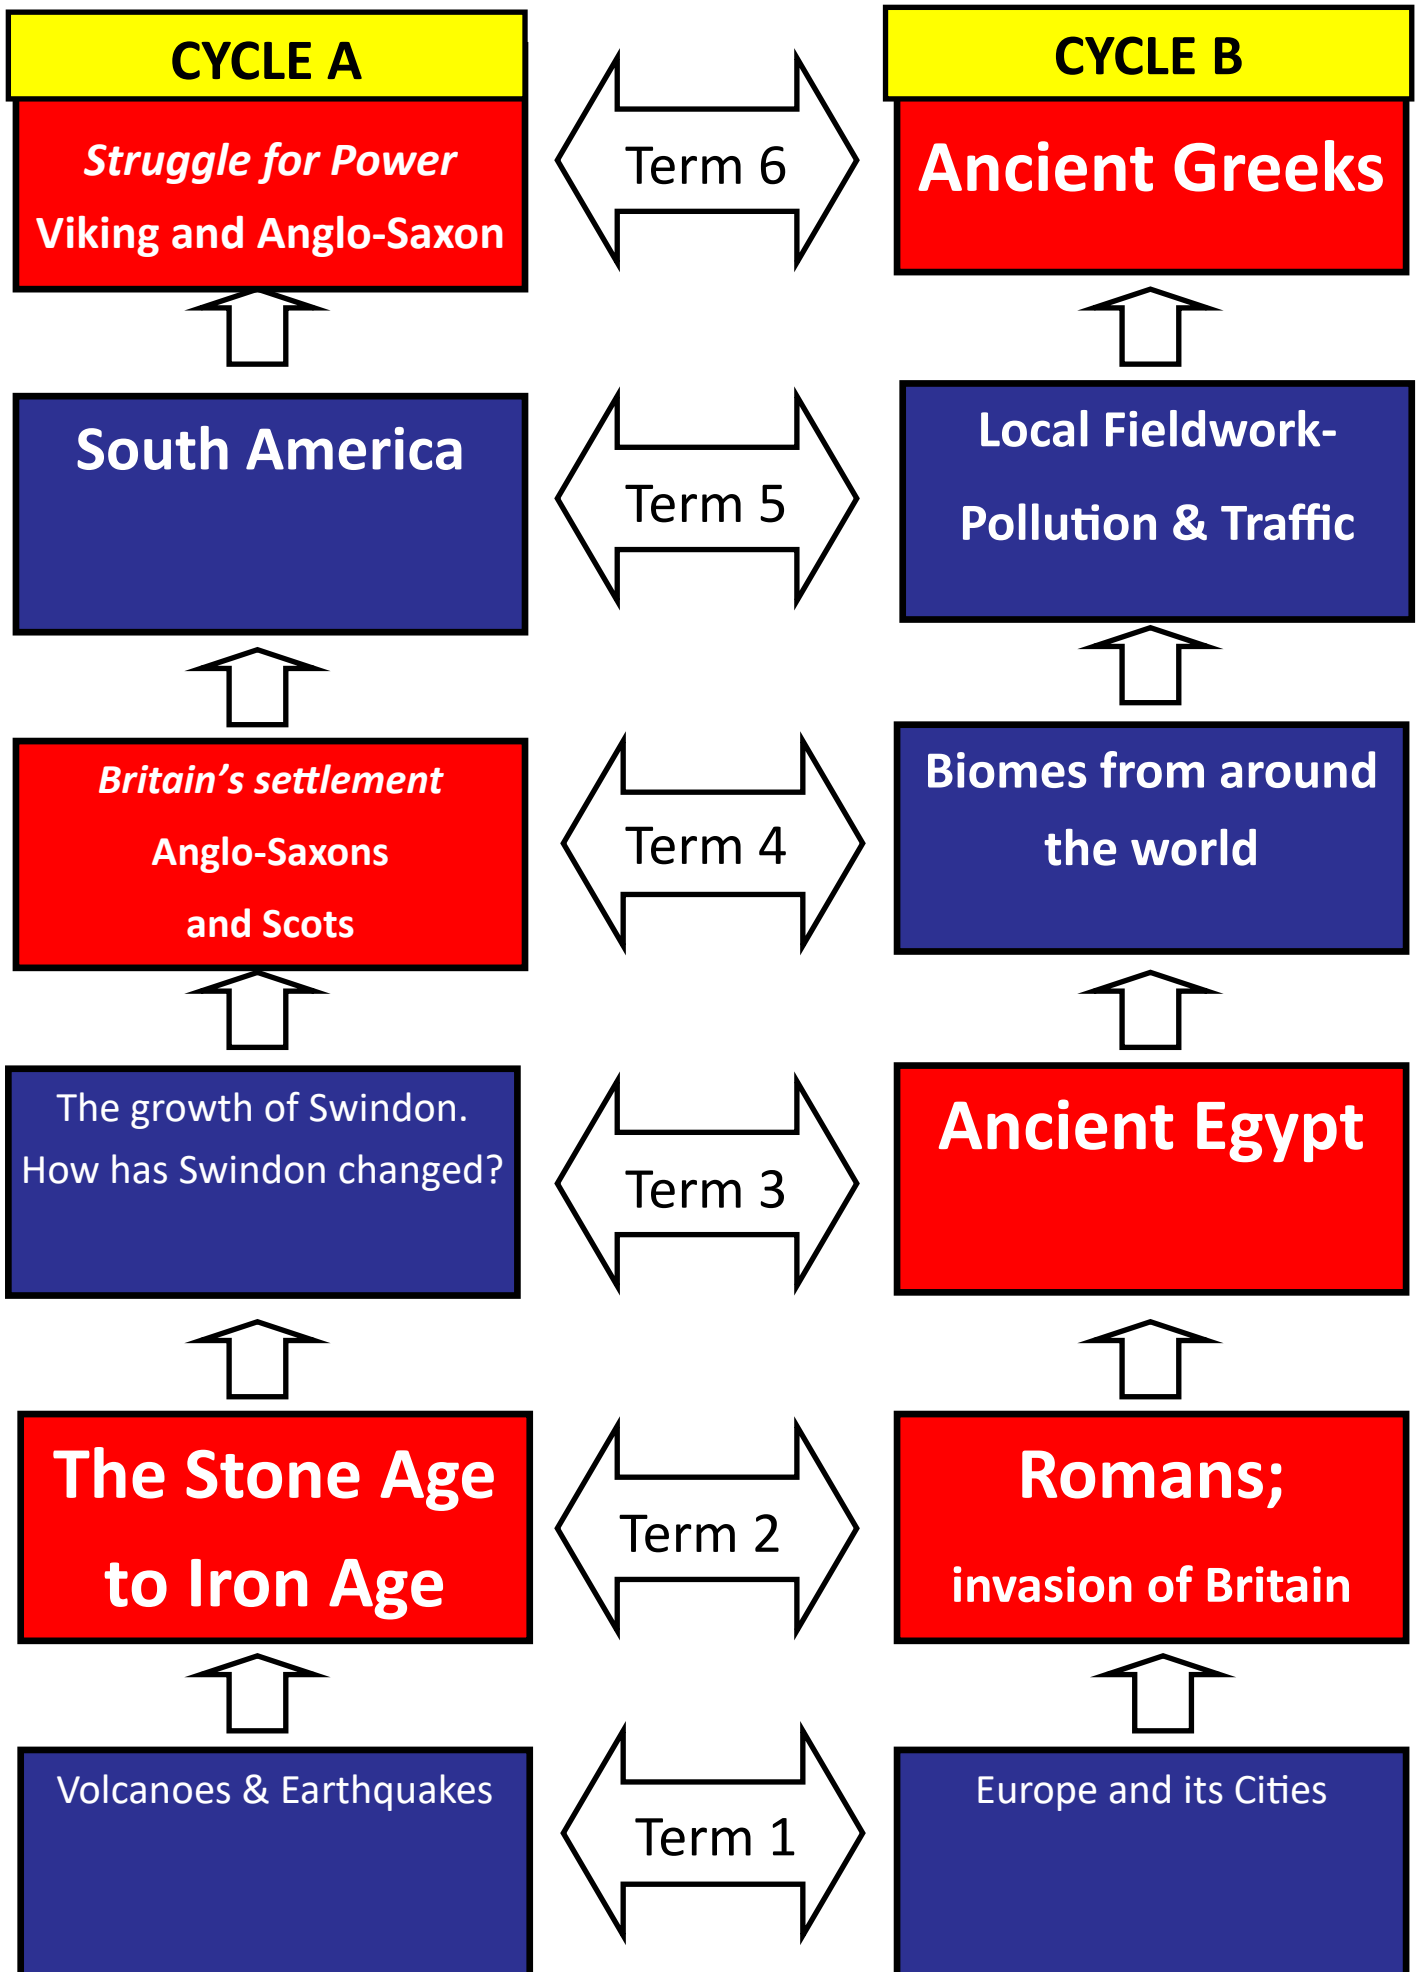

KS1 Geography and History Journey

UKS2 Geography and History Journey

CYCLE A

Mayan
Civilisation

CYCLE B

Amazon Rainforest

A Changing World—
Migration

**Crime &
Punishment**

Water; Weather &
Climate

Japan; Unstable world

**Medicine through
the Ages**

**The Industrial
Revolution**

Raging Rivers

A changing World—
Globalisation

**WW2
Battle of Britain**

**Civil Rights in
Britain**