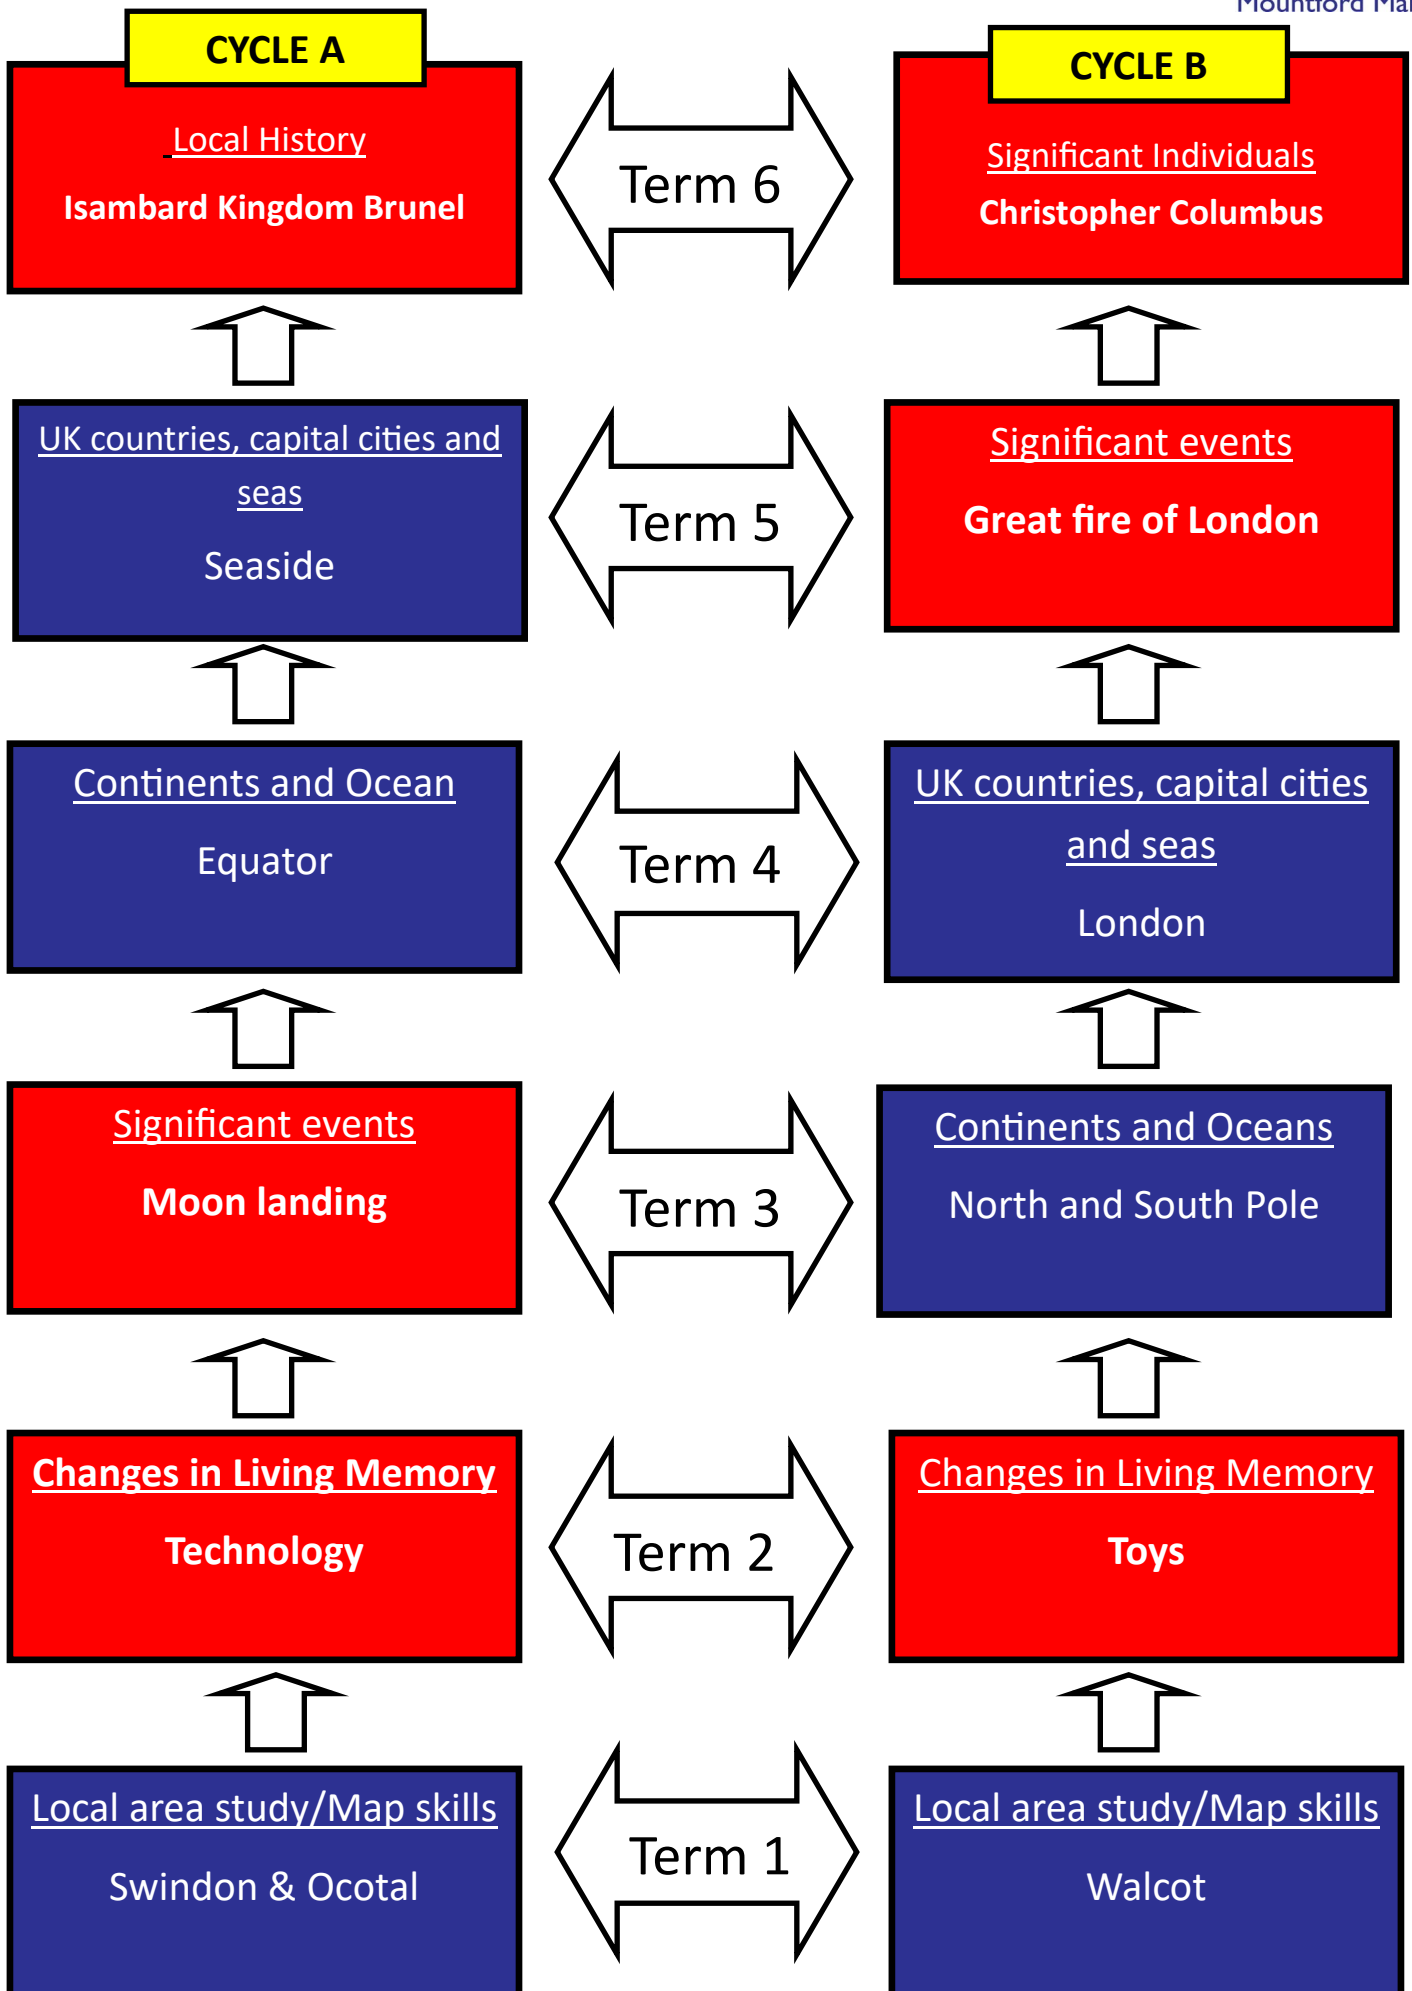

KS1 Geography and History Journey

UKS2 Geography and History Journey

CYCLE A

Mayan
Civilisation

CYCLE B

Amazon Rainforest

A Changing World—
Migration

**Crime &
Punishment**

Water; Weather &
Climate

Japan; Unstable world

**Medicine through
the Ages**

**The Industrial
Revolution**

Raging Rivers

A changing World—
Globalisation

**WW2
Battle of Britain**

**Civil Rights in
Britain**