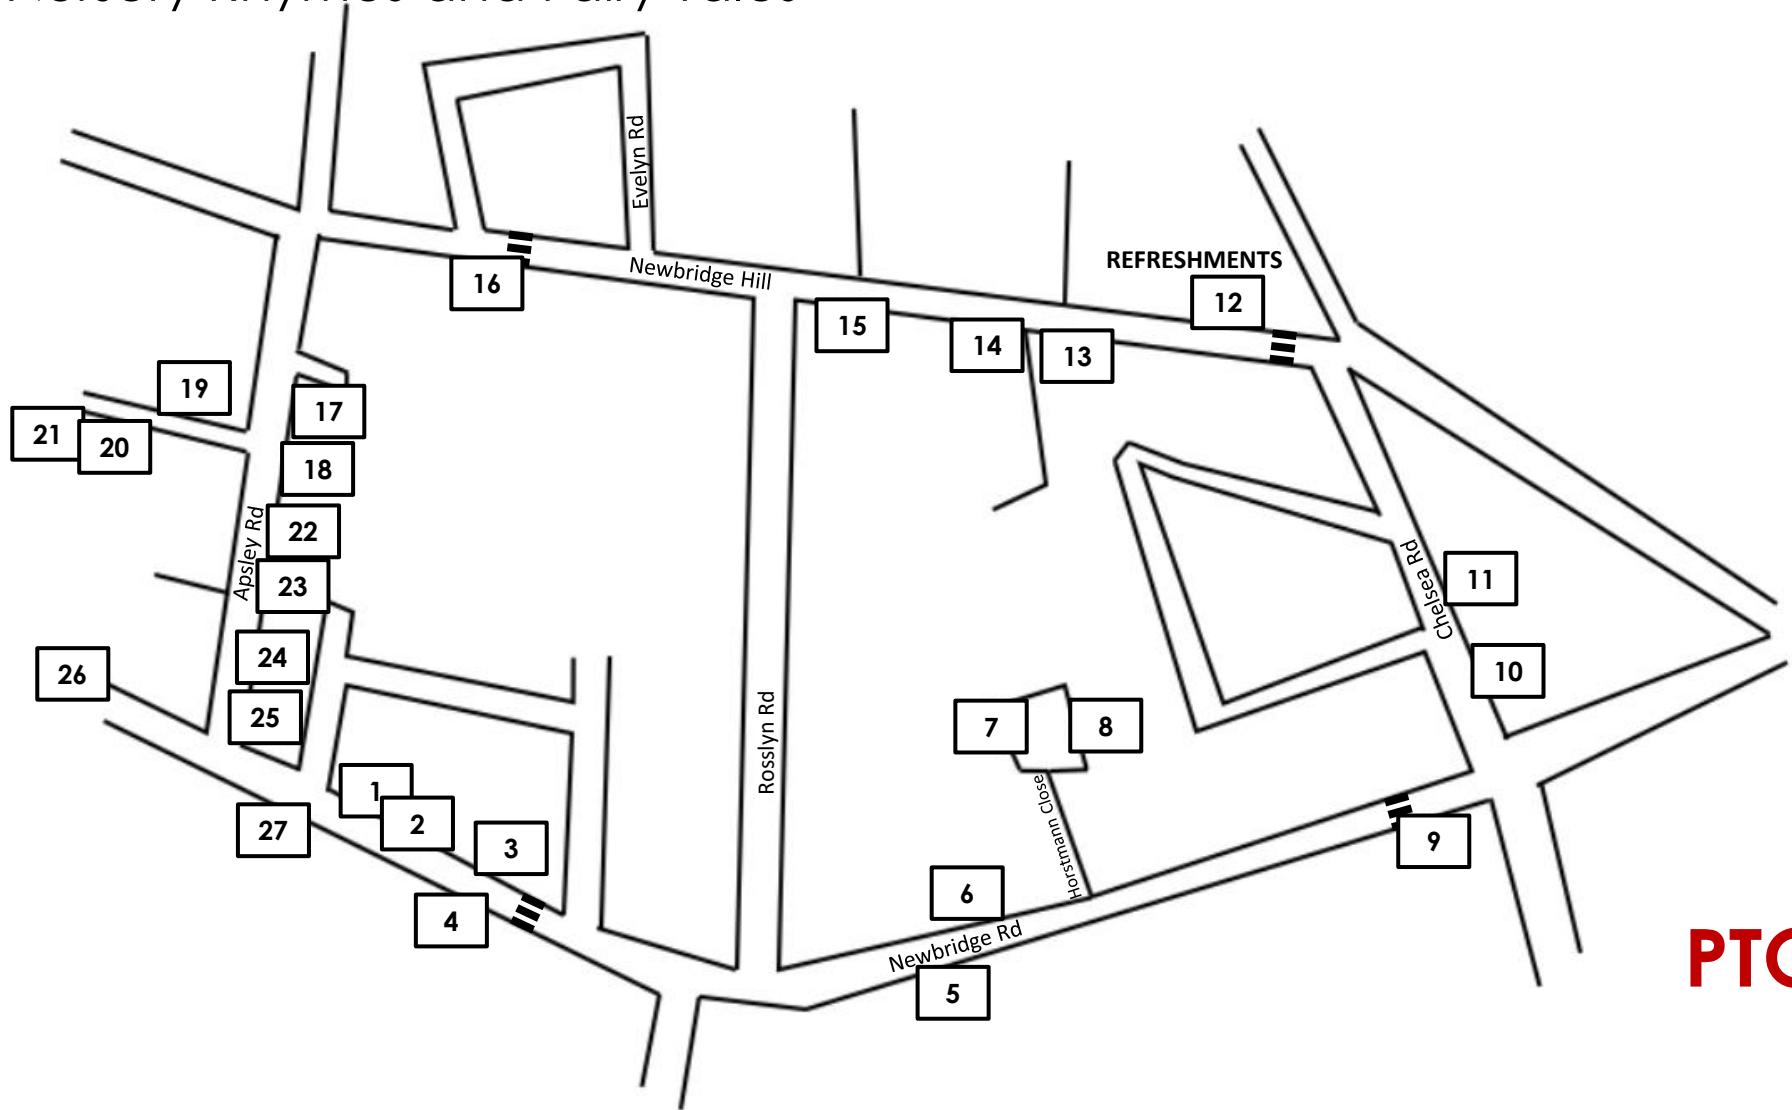

Scarecrow Trail Map

16th August 2020

Nursery Rhymes and Fairy Tales

PTO

Start anywhere, but please move around in an anti-clockwise direction & maintain social distancing at all times

Scarecrow Trail 2020

#	SCARECROW NAME
1	
2	
3	
4	
5	
6	
7	
8	
9	
10	
11	
12	
13	
14	
15	
16	
17	

#	SCARECROW NAME
18	
19	
20	
21	
22	
23	
24	
25	
26	
27	

Remember the number of your favourite scarecrow and vote for it by scanning this QR code or going to the link below

(vote closes 8pm on 16th August)