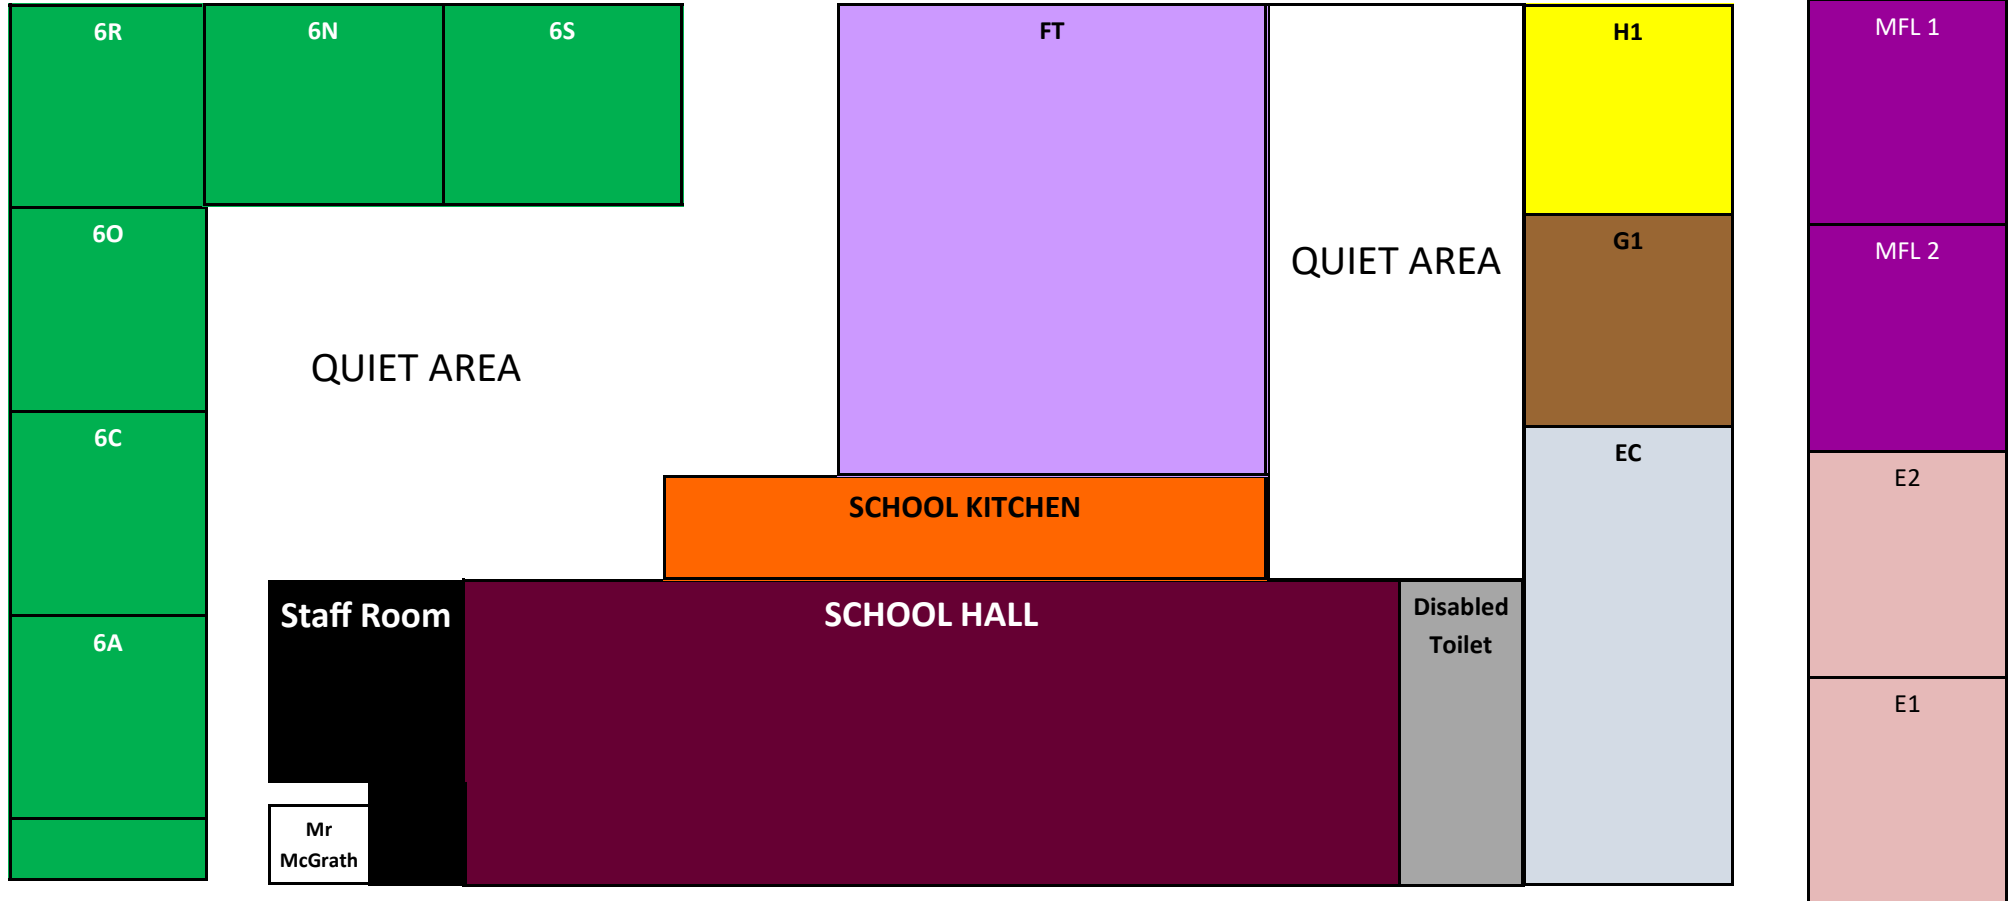

KEY

Plan of Oakfield

Year 5	Staff Room	History	EC
Year 6	Music	Geography	Hall
English	PE (Gym)	Art	Toilets
Maths	Drama	Food Tech	SEND
Science	Computing	DT	School Kitchen
MFL	Support and Guidance	Sports Court	Staff offices

Boys Toilets	Art	Girls Change Room	GYM				Boys Change Room	Support and Guidance	Girls Toilets
--------------	-----	-------------------	-----	--	--	--	------------------	----------------------	---------------