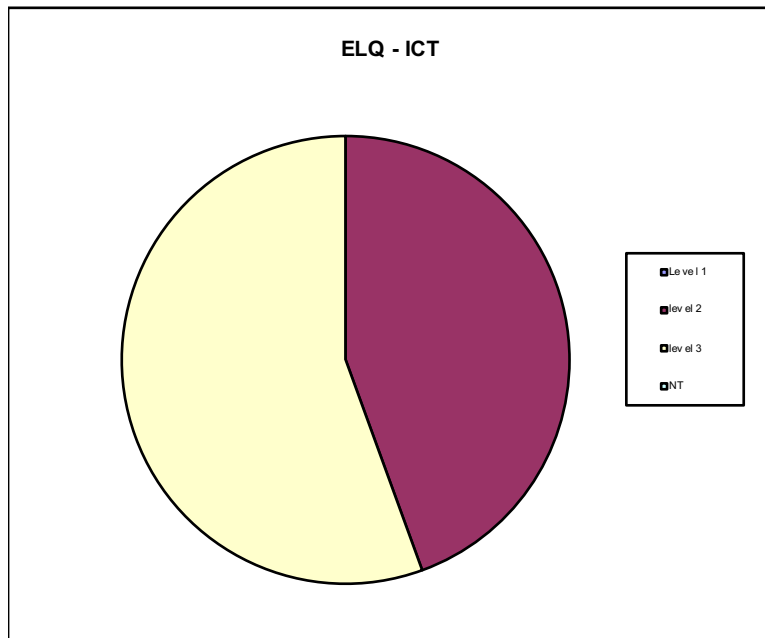

### Entry Level Qualification- ICT

|         |    |
|---------|----|
| Level 1 | 0  |
| level 2 | 8  |
| level 3 | 10 |
| NT      | 0  |

### Entry Level Qualification- French yr 11

|         |   |
|---------|---|
| Level 1 | 7 |
| Level 2 | 8 |
| Level 3 | 0 |
| NT      | 3 |