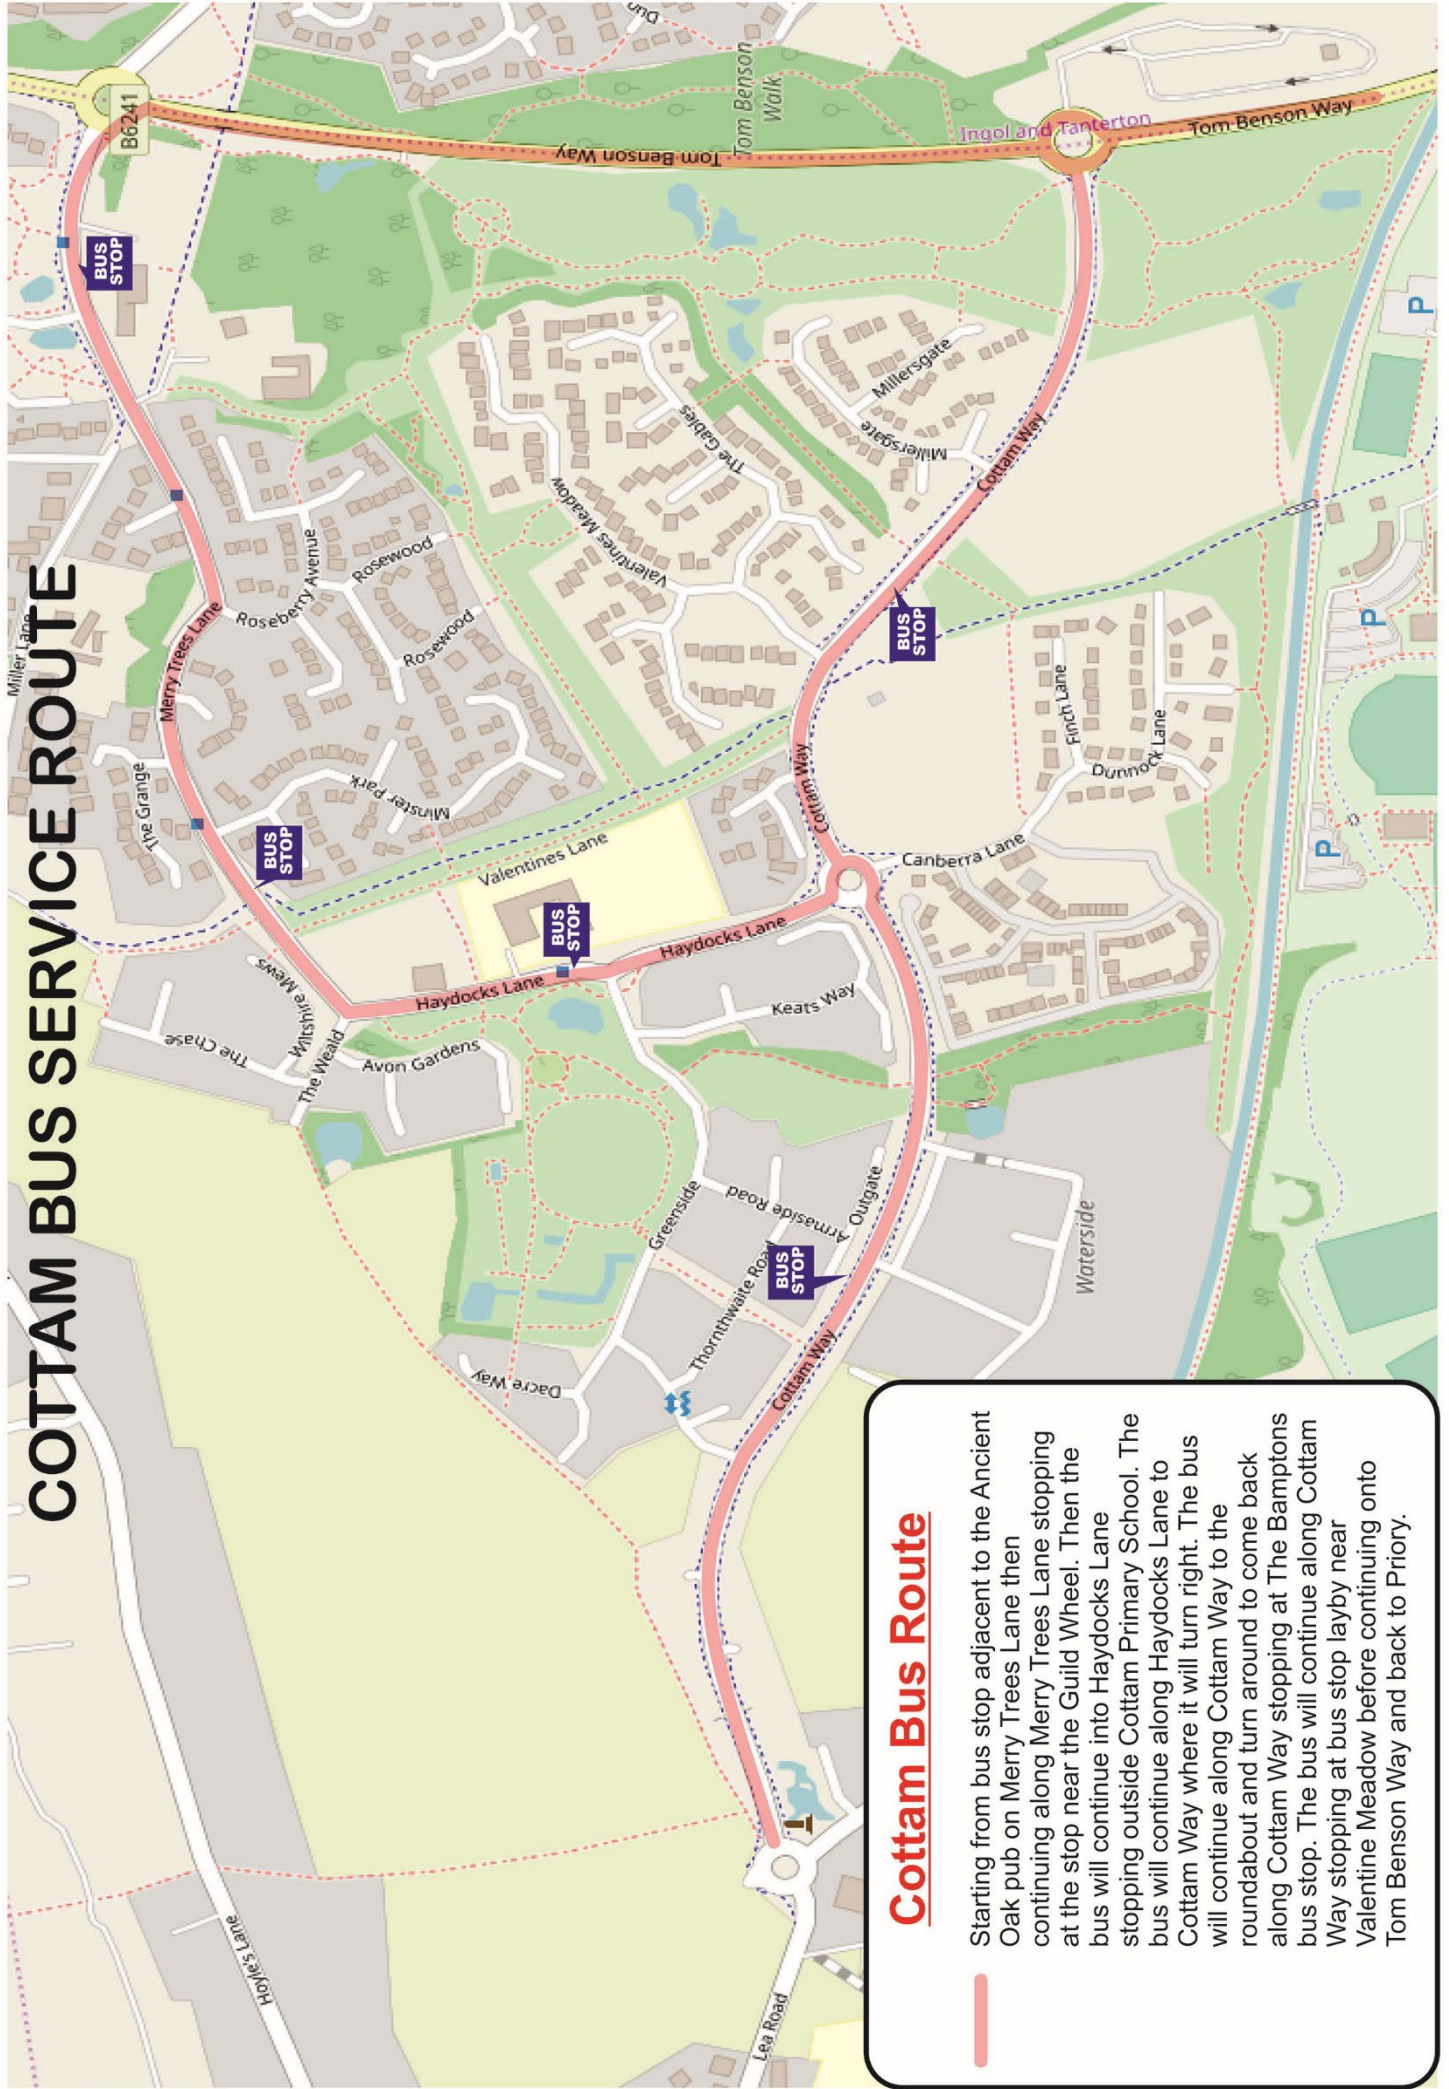

COTTAM BUS SERVICE ROUTE

Cottam Bus Route

Starting from bus stop adjacent to the Ancient Oak pub on Merry Trees Lane then continuing along Merry Trees Lane stopping at the stop near the Guild Wheel. Then the bus will continue into Haydocks Lane stopping outside Cottam Primary School. The bus will continue along Haydocks Lane to Cottam Way where it will turn right. The bus will continue along Cottam Way to the roundabout and turn around to come back along Cottam Way stopping at The Bampton bus stop. The bus will continue along Cottam Way stopping at bus stop layby near Valentines Meadow before continuing onto Tom Benson Way and back to Priority.