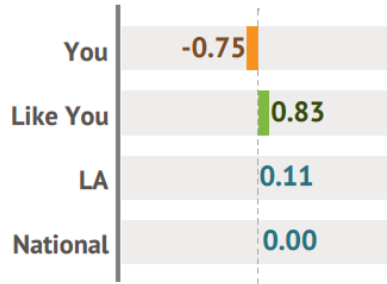

## Progress from Key Stage 1 to Key Stage 2 at Potley Hill

### Progress Score in Reading

**-0.75**

At Potley Hill Primary School the reading Overall Progress Score is -0.75. This is 1.58 less than the average for similar schools, 0.86 lower than the average for LA and 0.75 less than the national average.