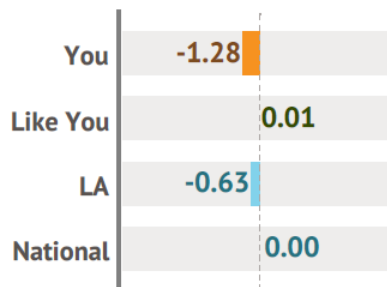

Progress Score in Maths

-1.28

At Potley Hill Primary School the maths Overall Progress Score is -1.28. This is 1.29 less than the average for Like You, 0.65 lower than the average for LA and 1.28 lower than the national average.

Cohort size = 40