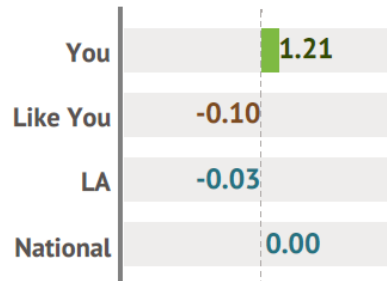

Progress Score in Writing (TA)

1.21

At Potley Hill Primary School the writing Overall Progress Score is 1.21. This is 1.31 higher than the average for Like You, 1.24 more than the average for LA and 1.21 higher than the national average.

Cohort size = 40