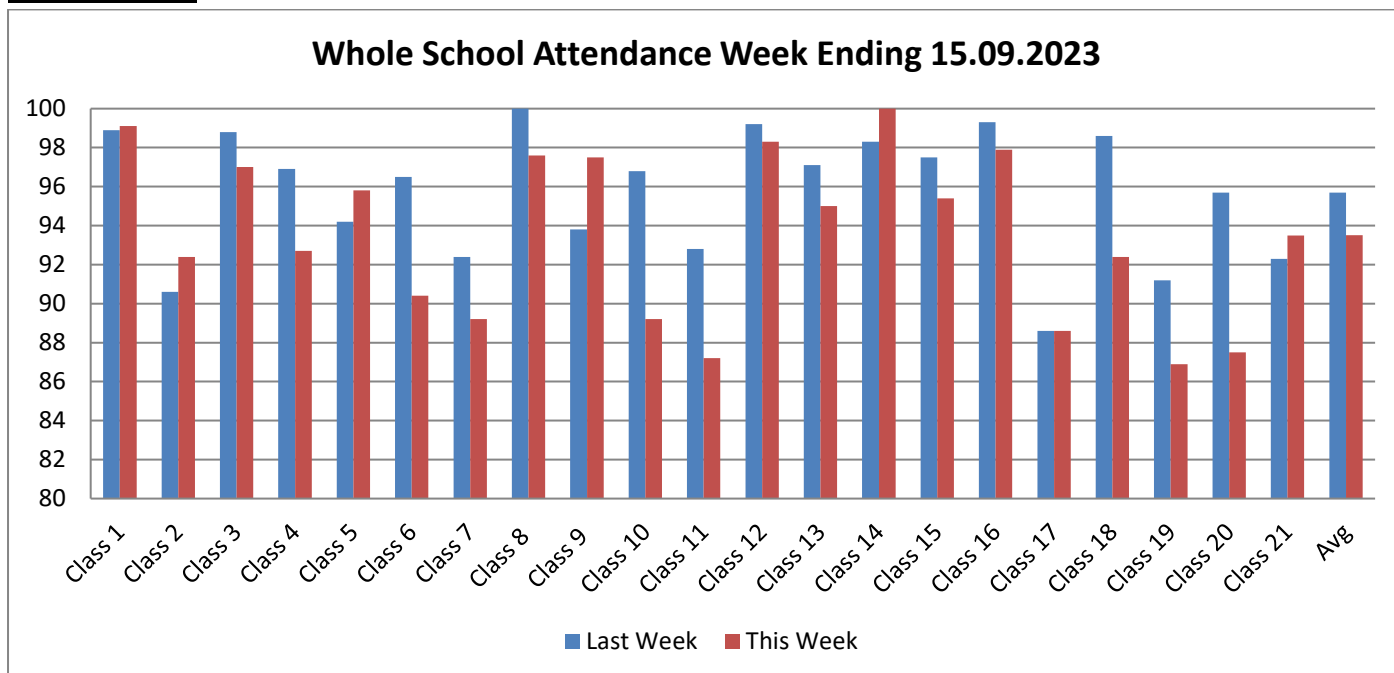

Parent Information Sheet – Thursday 21st September 2023

Attendance

Our target for the academic year is **95.7%**. Look at the graph above to see how your child's class is performing. The average attendance across the school last week was 93.5%, this is below our whole school target. Congratulations to Dosbarth 14 who had 100% attendance last week.