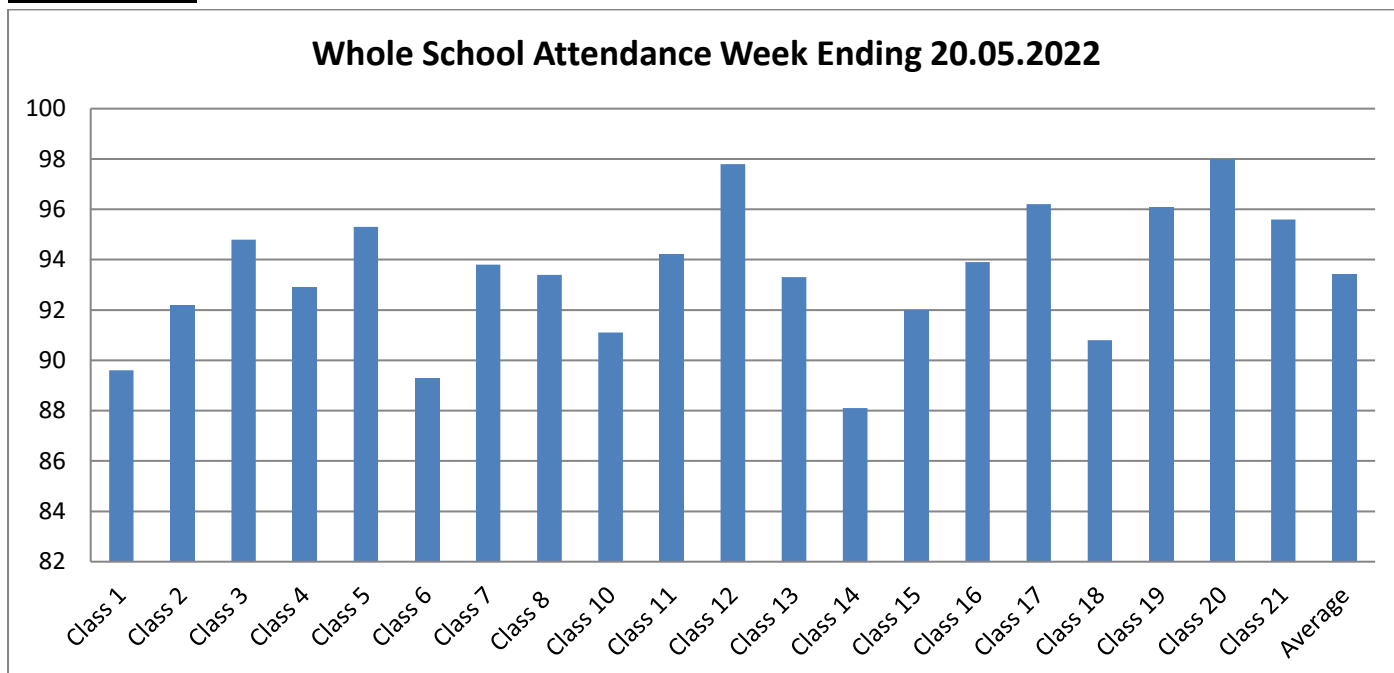

Parent Information Sheet – Thursday 26th May 2022

Attendance

Our target for the academic year is **95.7%**. Look at the graph above to see how your child's class is performing. The average attendance was **93.42%**, which is a slight increase on the previous week. However, we are still below our target of 95.7%. Well done to everyone who has improved their attendance.