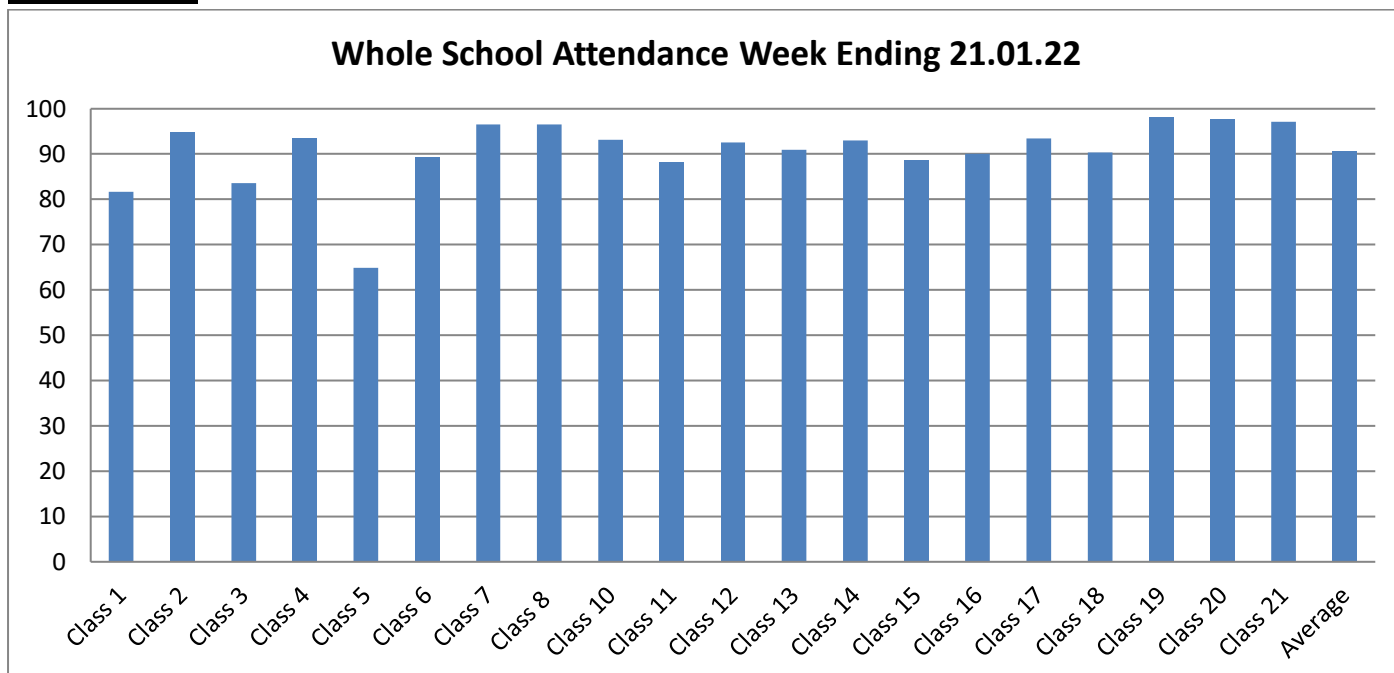

Parent Information Sheet – Thursday 27th January 2022

Attendance

Our target for the academic year is **95.7%**. Look at the graph above to see how your child’s class is performing. The average attendance last week was **90.72%**, which is a decrease of 3.27% on the previous week. You can see from the graph the classes which have been impacted by Coronavirus.