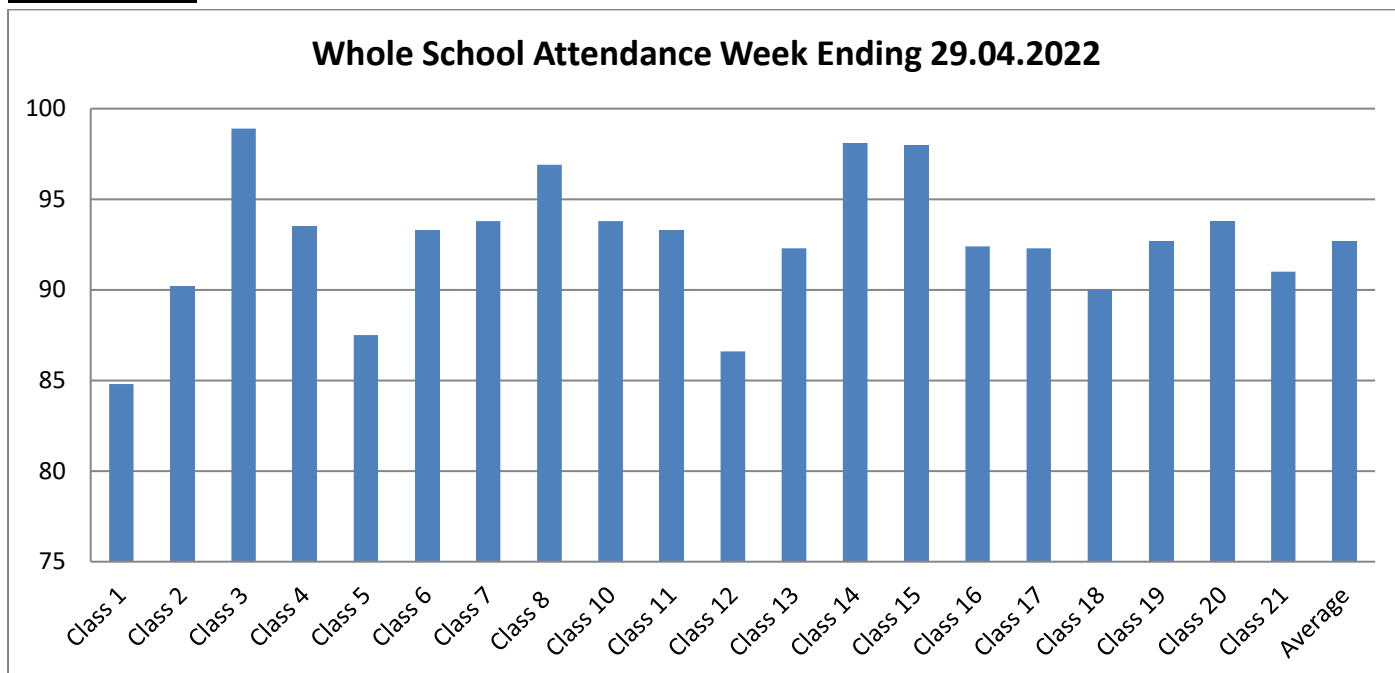

Parent Information Sheet – Friday 6th May 2022

Attendance

Our target for the academic year is **95.7%**. Look at the graph above to see how your child's class is performing. The average attendance was **92.66%**, which is a slight increase on the previous week. You can see from the graph the classes impacted by Coronavirus.