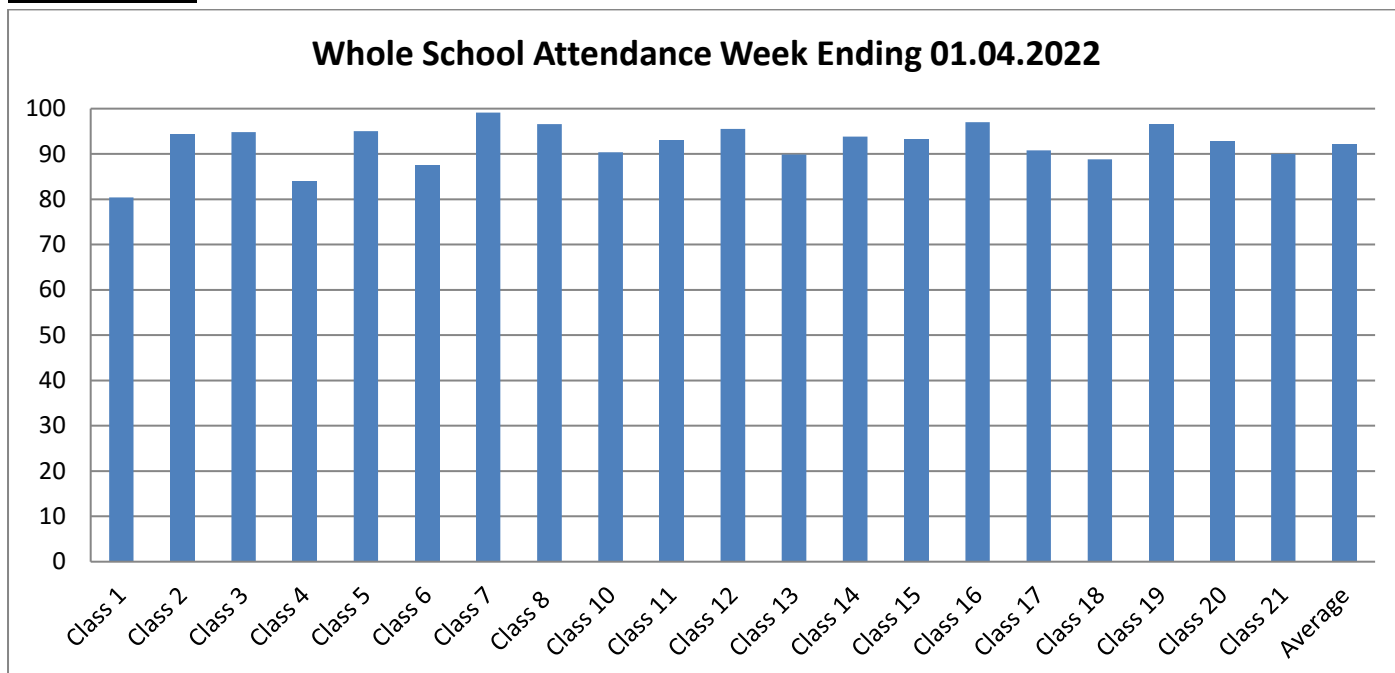

Parent Information Sheet – Friday 8th April

Attendance

Our target for the academic year is **95.7%**. Look at the graph above to see how your child's class is performing. The average attendance was **92.18%**, which is a significant increase on the previous week. You can see from the graph the classes impacted by Coronavirus.