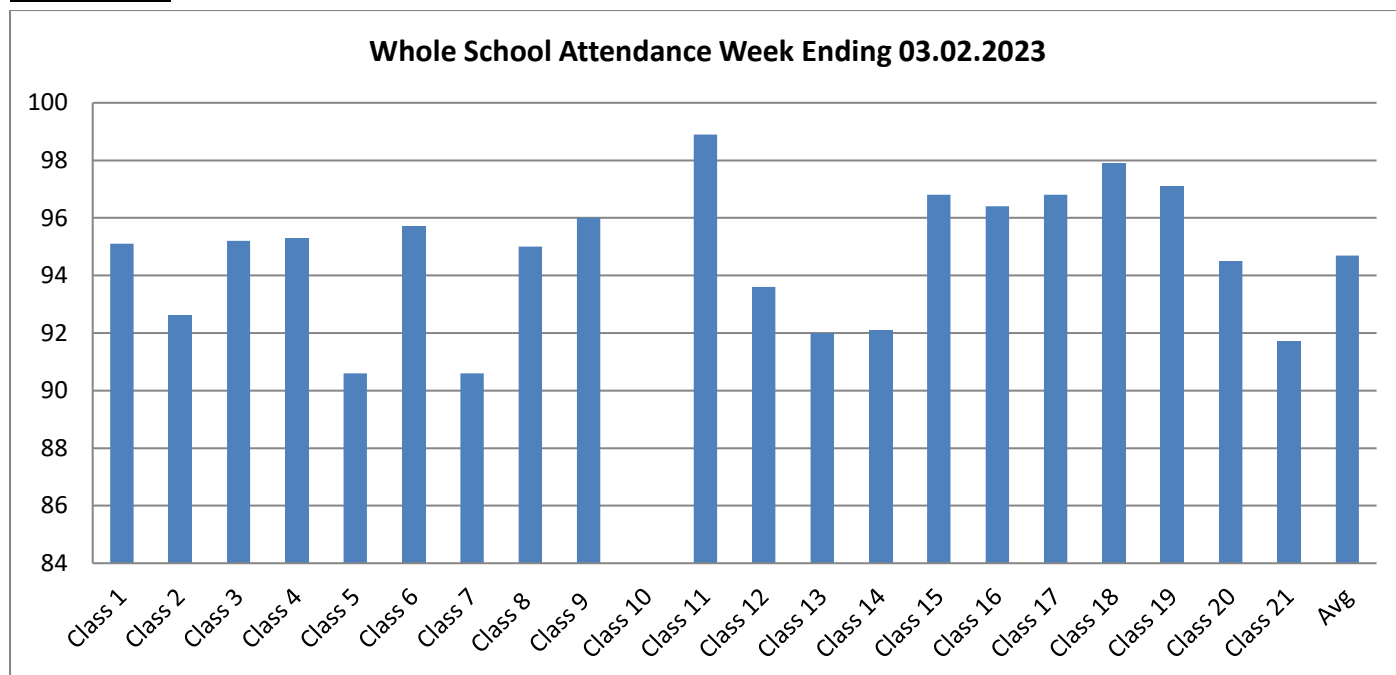

Parent Information Sheet – Friday 10th February 2023

Attendance

Our target for the academic year is **95.7%**. Look at the graph above to see how your child's class is performing. Our average attendance last week was **94.70%** which is a slight decrease on the previous week and slightly below our whole school target of **95.7%**.

School Gate

The school gate is closed at 8:45am each morning as this is the beginning of the school day. Children arriving after this time must be brought to the main reception area and signed in. The school gate must be closed at this time for safeguarding reasons. The gates are open between 8:20am and 8:45am which should allow sufficient time for pupils to enter the school grounds.