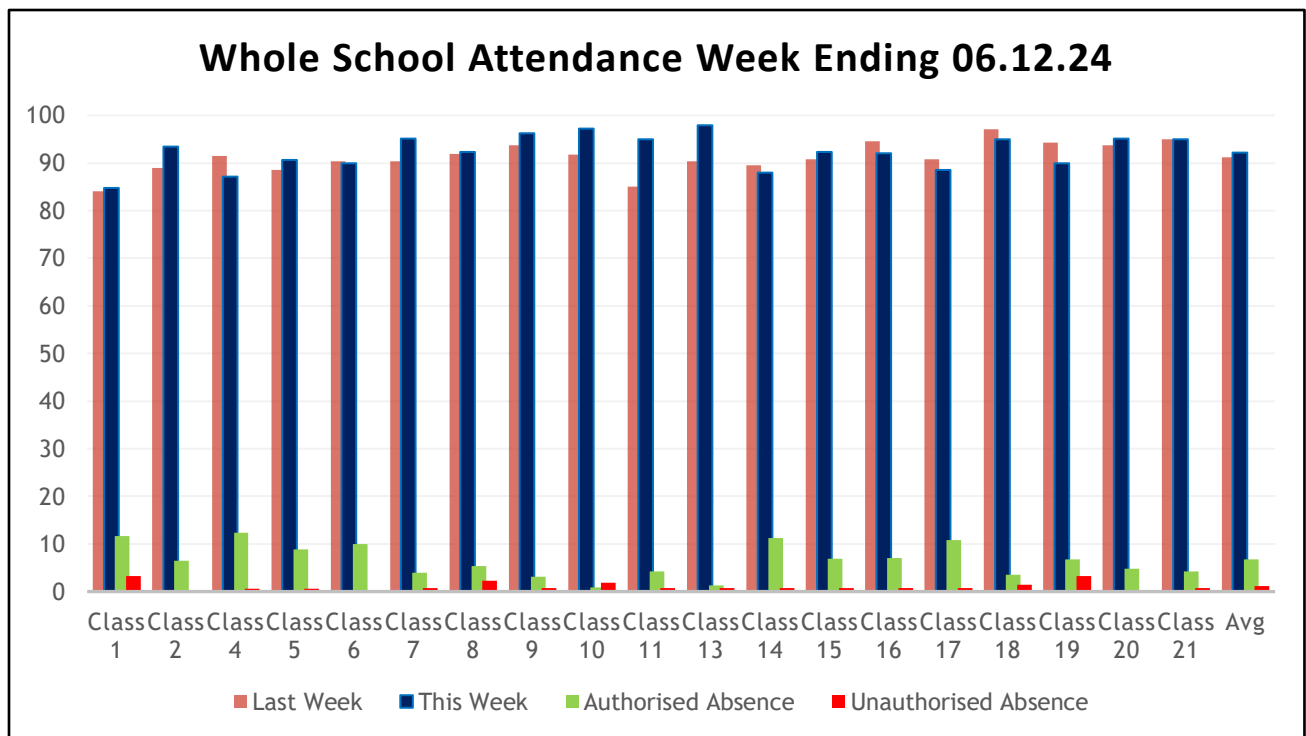

## Attendance Matters

Our attendance target for the academic year is **95.7%**. Look at the graph above to see how your child’s class is performing. The average attendance across the school last week was **92.2%**, this is below our whole school target but a slight increase on the previous week.