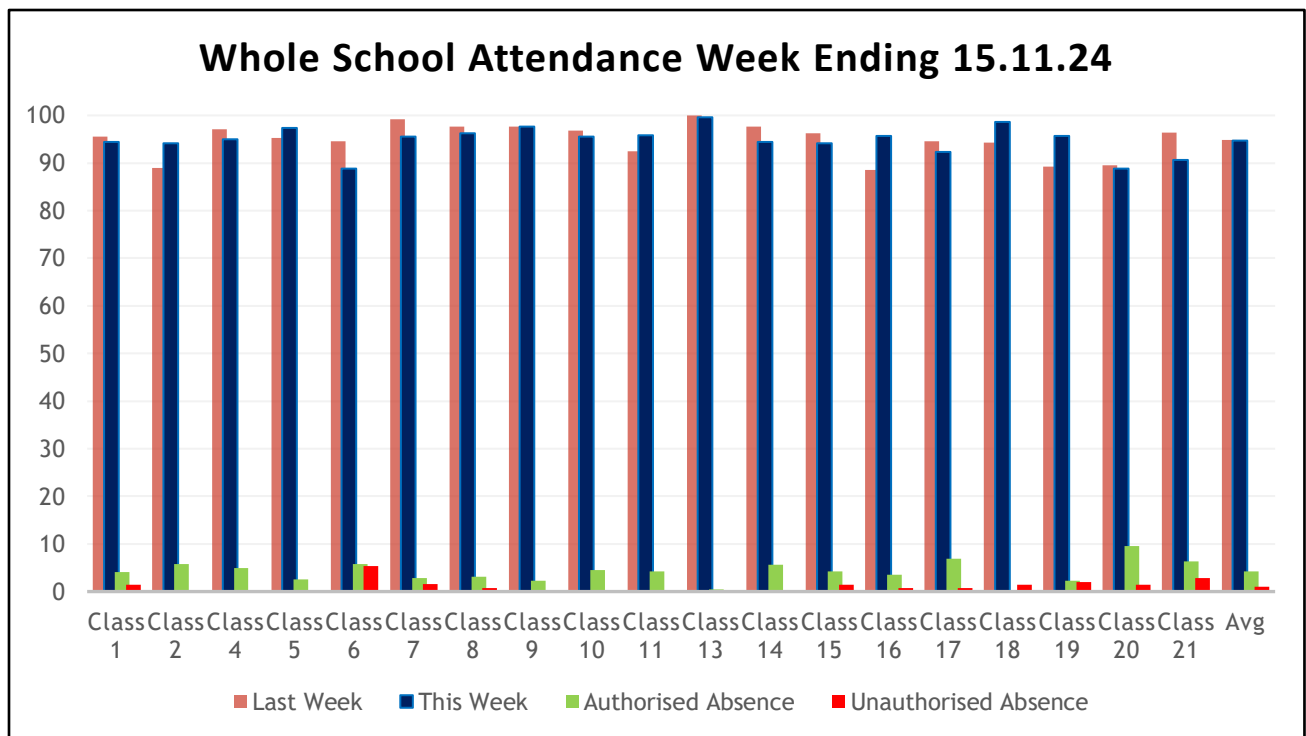

Parent Newsletter

Friday 22nd November 2024

Attendance Matters

Our attendance target for the academic year is **95.7%**. Look at the graph above to see how your child's class is performing. The average attendance across the school last week was 94.8%, this is slightly below our whole school target but in line with the previous week.