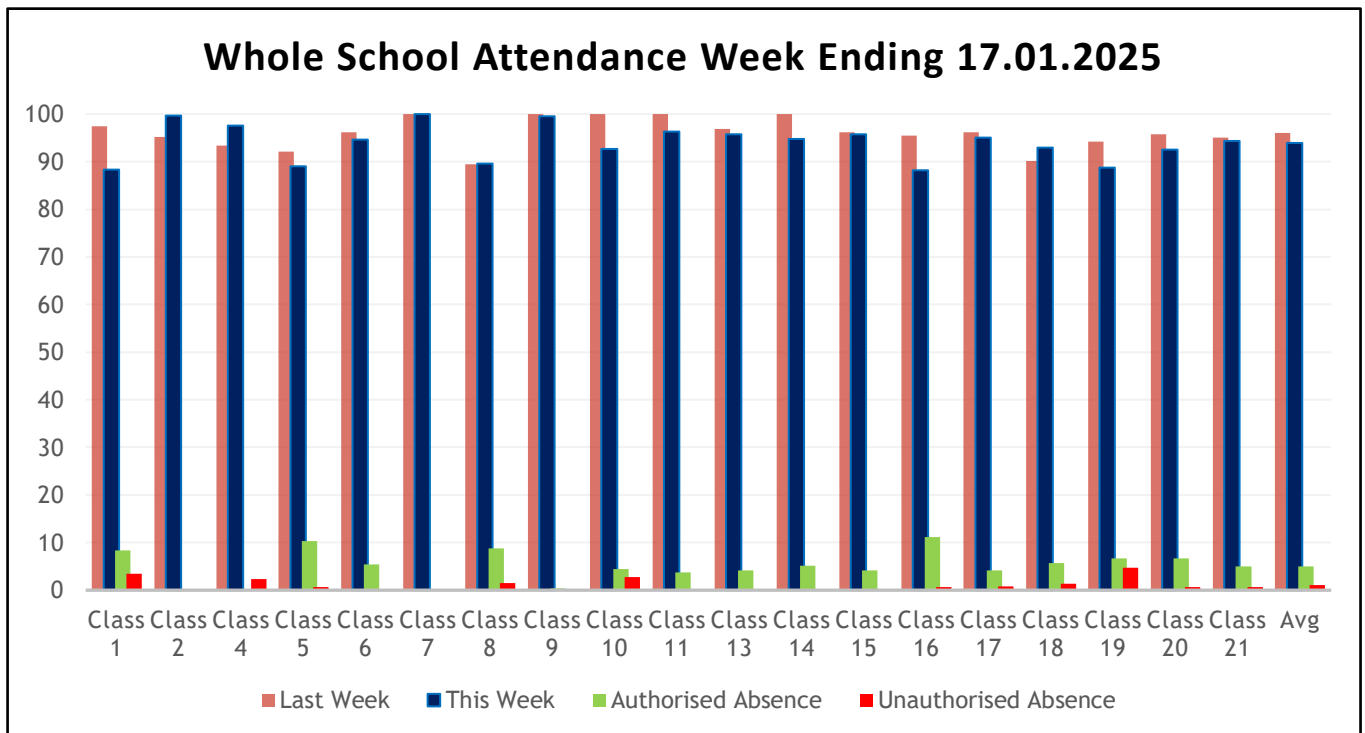

Parent Newsletter

Friday 24th January 2025

Attendance Matters

Our attendance target for the academic year is **95.7%**. Look at the graph above to see how your child's class is performing. The average attendance across the school last week was **93.90%** this is just below our whole school target and a decrease on the previous week.