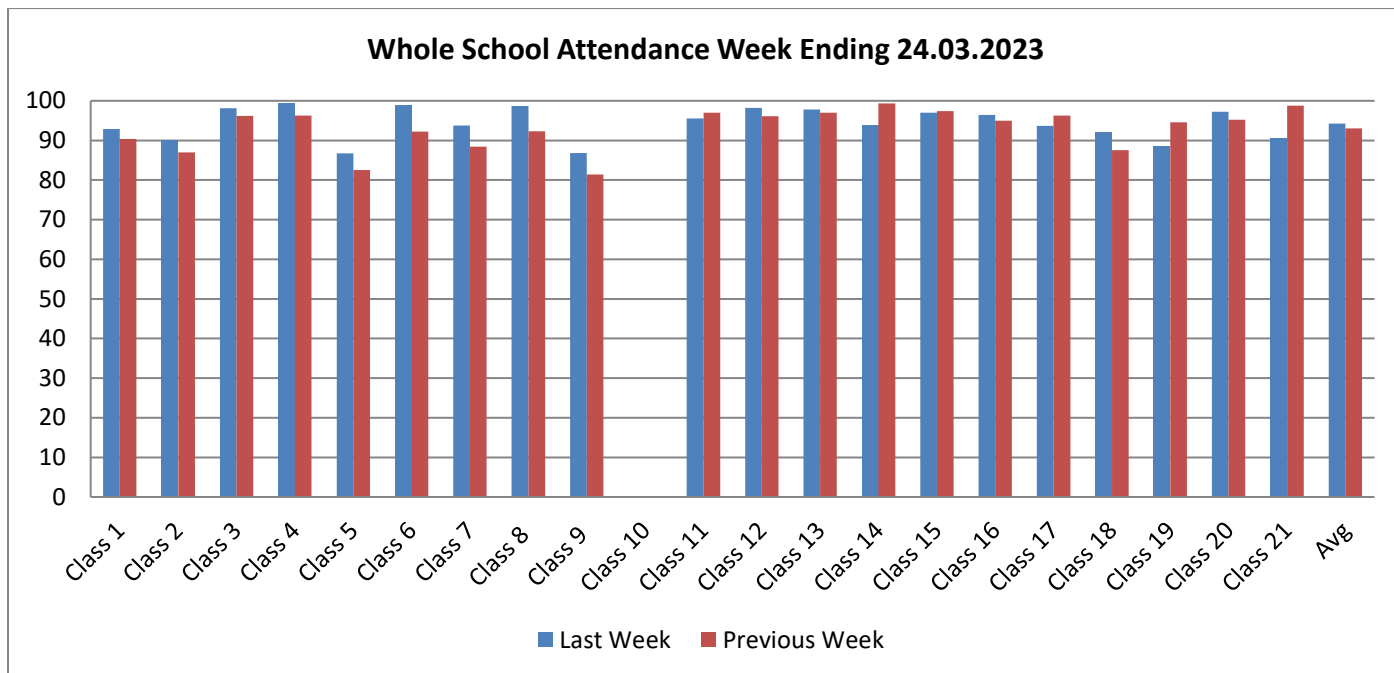

Parent Information Sheet – Friday 31st March 2023

Attendance

Our target for the academic year is **95.7%**. Look at the graph above to see how your child's class is performing. Our average attendance last week was **94.3%** which is a slight increase on the previous week and below our whole school target of **95.7%**. Congratulations to Class 4 who had the highest attendance last week.