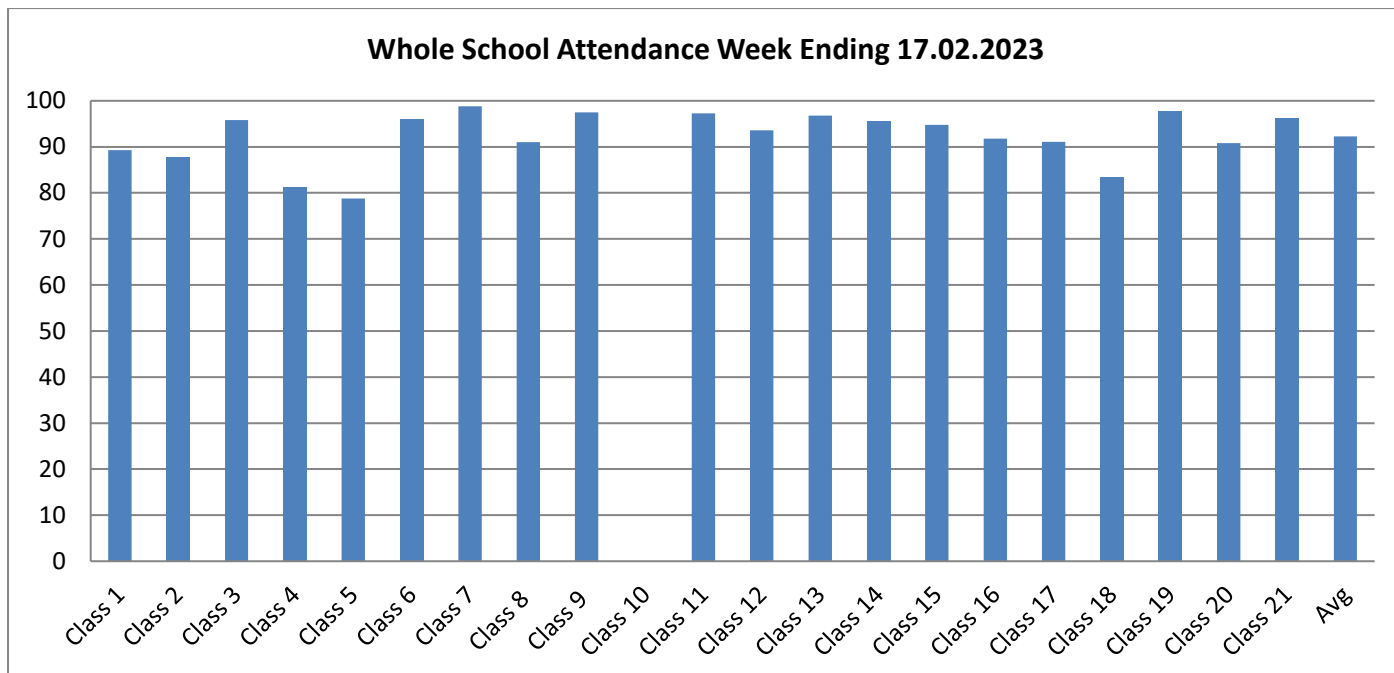

Parent Information Sheet – Friday 3rd March 2023

Attendance

Our target for the academic year is **95.7%**. Look at the graph above to see how your child's class is performing. Our average attendance before half-term was **92.28%** which is a slight decrease on the previous week and below our whole school target of **95.7%**.