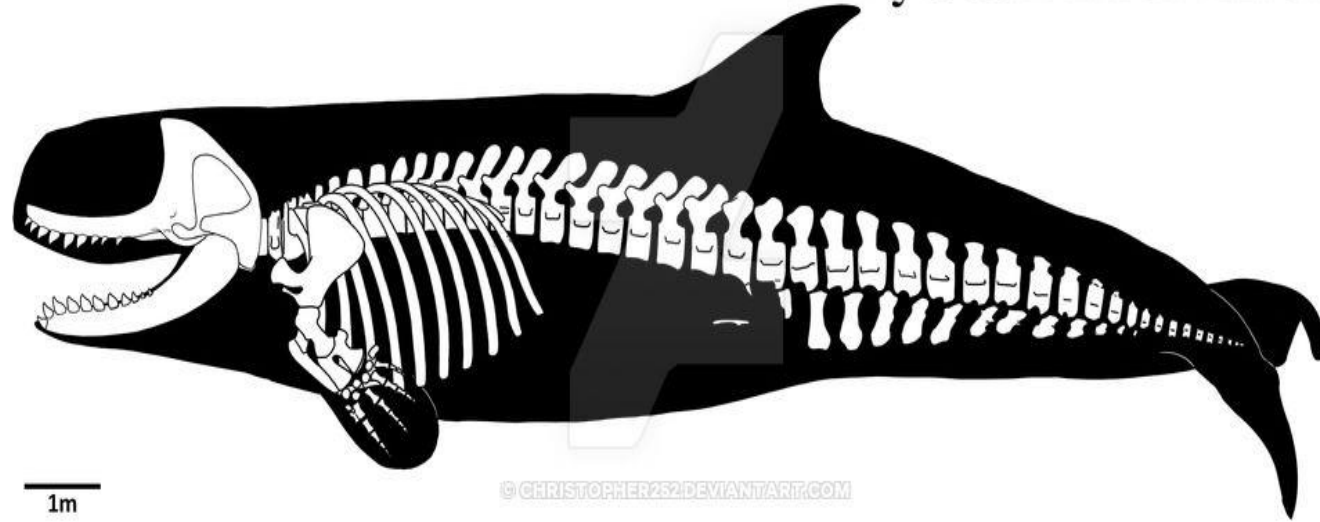

Livyatan

Livyatan Diet

Livyatan Diet

- **Livyatan** was at the very top of the food chain and it must have needed a lot of food. While modern sperm whales mainly eat squid, Lambert thinks that **Livyatan** used its fearsome teeth to kill its own kind – the giant baleen whales.

Livyatan ba

**There baby are
so rare you
mate never see
one in your life**

Livyatan melvillei

© CHRISTOPHER252.DEVIANTART.COM

Christopher Chávez©2014

13.5

The total length of adult **Livyatan** is estimated to have been about 13.5 m (44 ft) when using the modern sperm whale for scaling, and 16.2–17.5 m (53–57 ft) when using the raptorial *Zygophyseter* for scaling; scaling achieved by measuring the head-to-body ratios.