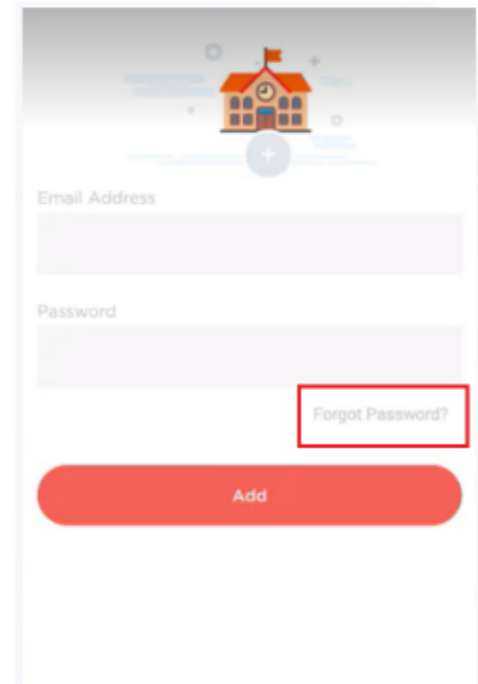

MyChildAtSchool App

Password must have
8 or more characters
1 uppercase character
1 numeric character
1 special character
1 lowercase character

Your account will now be set up and you will see the following home screen