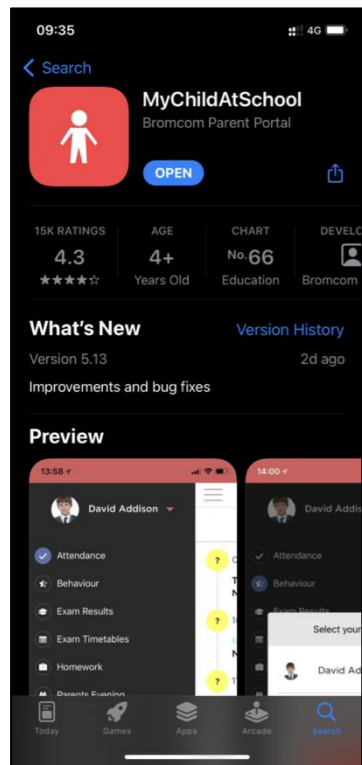

MyChildAtSchool App

Password must have
8 or more characters
1 uppercase character
1 numeric character
1 special character
1 lowercase character

Your account will now be set up and you will see the following home screen