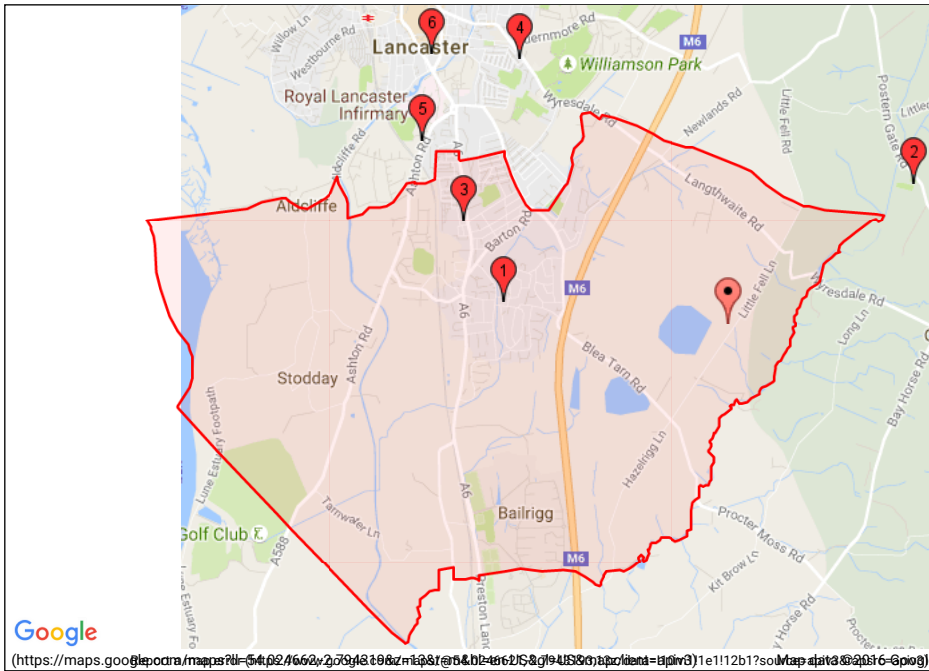

A Christian presence in every community

Place or postcode

Search

- [Home \(/\)](#)
- [Login \(/login/\)](#)
- [Register \(/register/\)](#)
- [Help \(/help/\)](#)

Home > A Church Near You

Parish Finder

Note that parish boundaries can run down the centre of roads and along fences. Please be sure to click or move the marker to your exact location: zoom in if necessary.
 Any distances shown are as the crow flies.

Latest data available for parish boundaries: **December 2015**. Boundary data from the Church Commissioners for England. Digital Mapping Solutions from Dotted Eyes. © Crown Copyright 2005. All rights reserved. Licence number 100019918