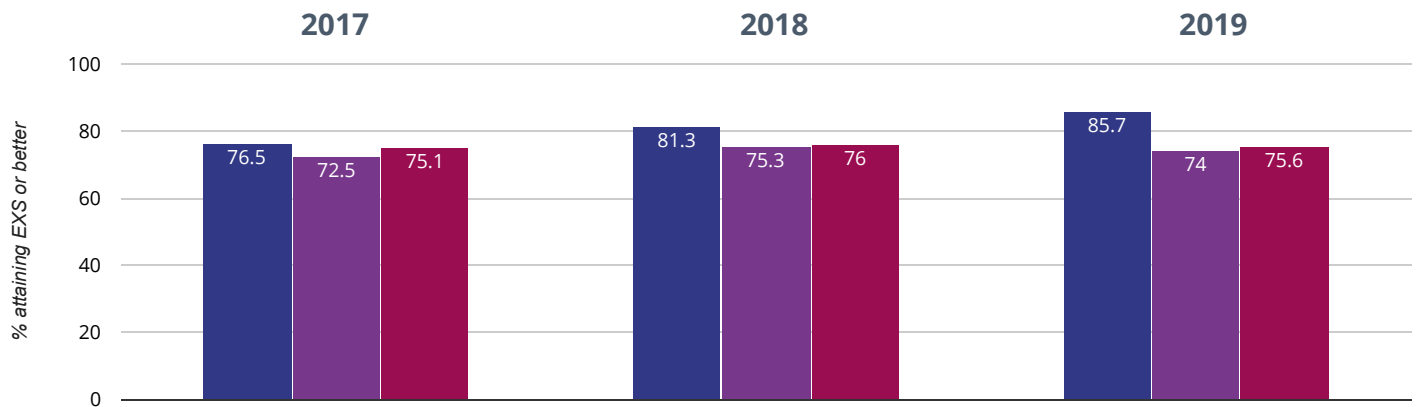

Maths - attaining EXS or better

85.7% in 2019

4.4% points rise since 2018

9.2% points rise since 2017

Seend Church of England Primary School Wiltshire (196)

NCER National (16551)