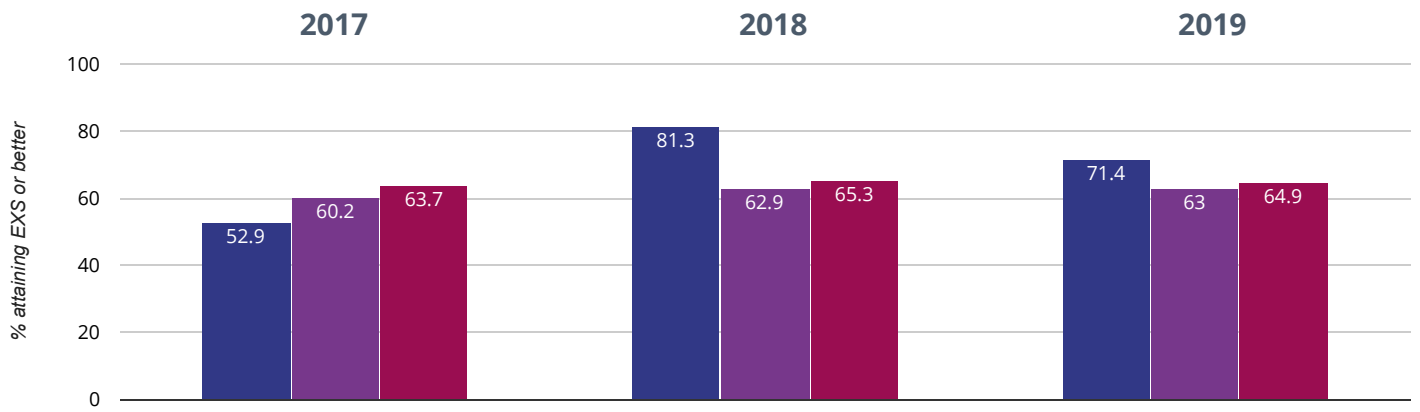

14.3% in 2019

1.8% points rise since 2018

14.3% points rise since 2017

- Seend Church of England Primary School
- Wiltshire (196)
- NCER National (16551)

🌿 Science - attaining EXS

78.6% in 2019

8.9% points drop since 2018

15.5% points drop since 2017

- Seend Church of England Primary School
- Wiltshire (196)
- NCER National (16551)

RWM - attaining EXS or better

71.4% in 2019

9.9% points drop since 2018

18.5% points rise since 2017