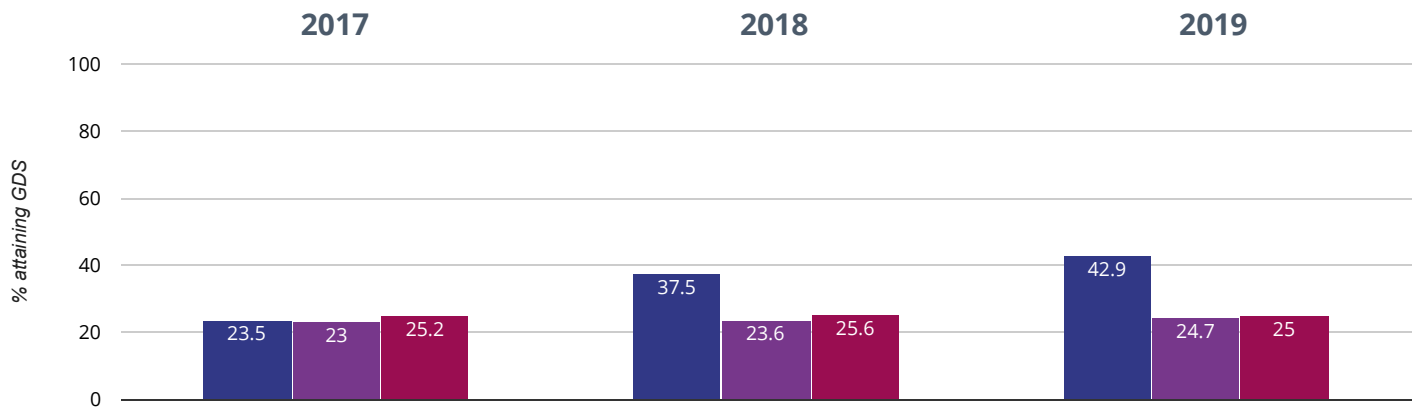

92.9% in 2019

5.4% points rise since 2018

1.2% points drop since 2017

■ Seend Church of England Primary School ■ Wiltshire (196)

■ NCER National (16551)

Reading - attaining GDS

42.9% in 2019

5.4% points rise since 2018