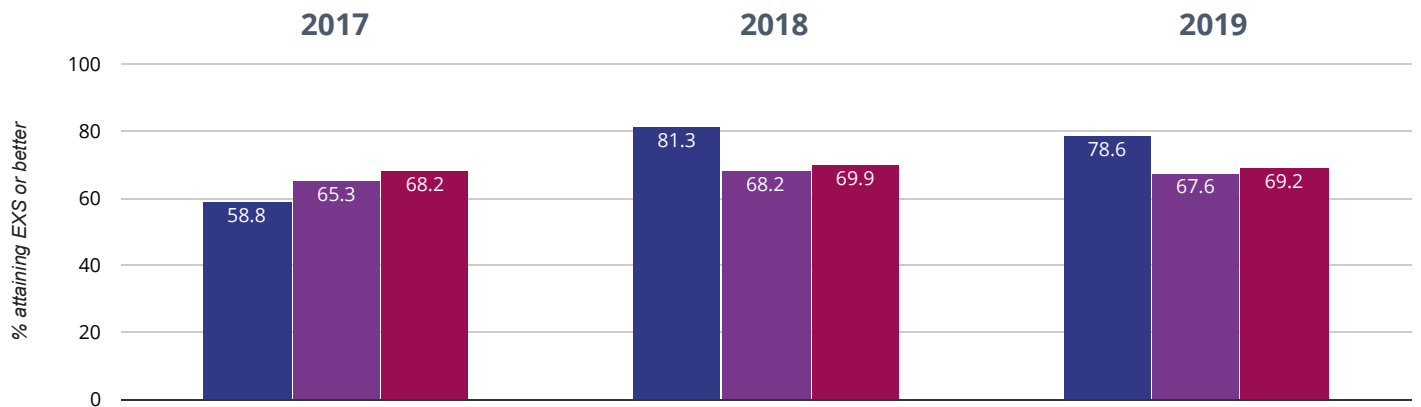

19.4% points rise since 2017

- Seend Church of England Primary School
- Wiltshire (196)
- NCER National (16551)

Writing - attaining EXS or better

78.6% in 2019

2.7% points drop since 2018

19.8% points rise since 2017