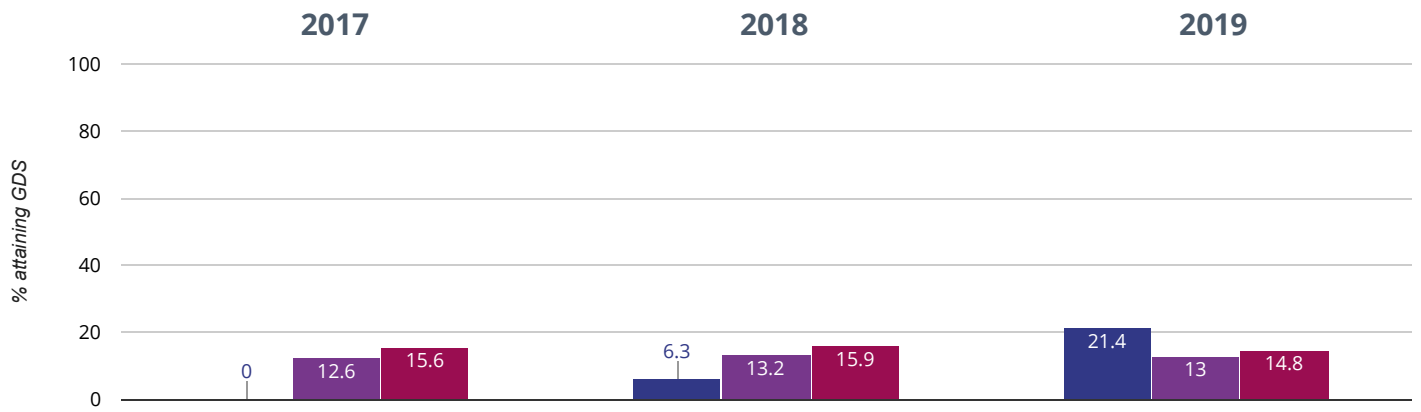

Writing - attaining GDS

21.4% in 2019

15.1% points rise since 2018

21.4% points rise since 2017

Seend Church of England Primary School Wiltshire (196)

NCER National (16551)