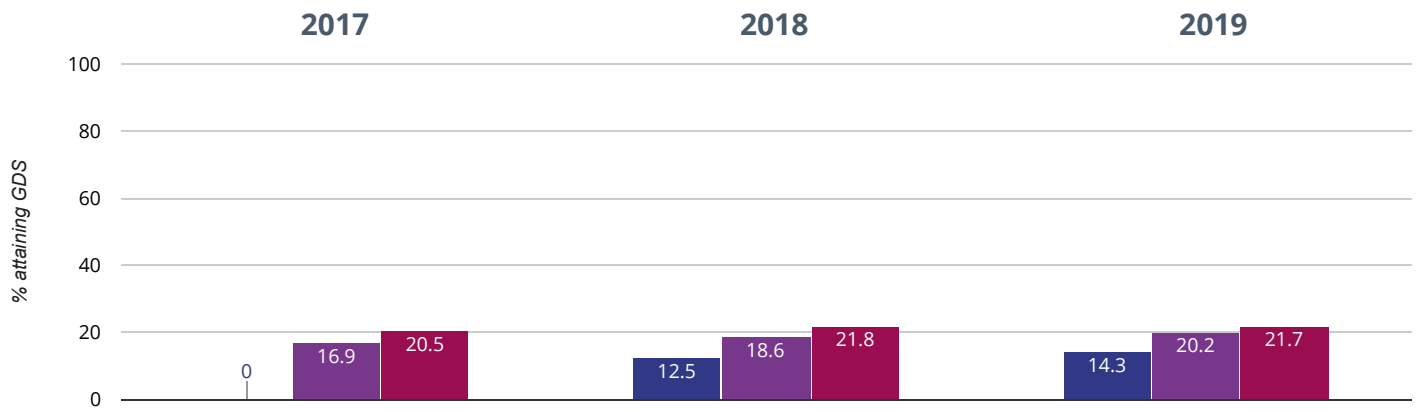

 NCER National (16551)

Maths - attaining EXS or better

85.7% in 2019

4.4% points rise since 2018

9.2% points rise since 2017

 Seend Church of England Primary School  Wiltshire (196)

 NCER National (16551)

⊕ Maths - attaining GDS

14.3% in 2019

1.8% points rise since 2018

14.3% points rise since 2017

- Seend Church of England Primary School
- Wiltshire (196)
- NCER National (16551)

🌿 Science - attaining EXS

78.6% in 2019

8.9% points drop since 2018