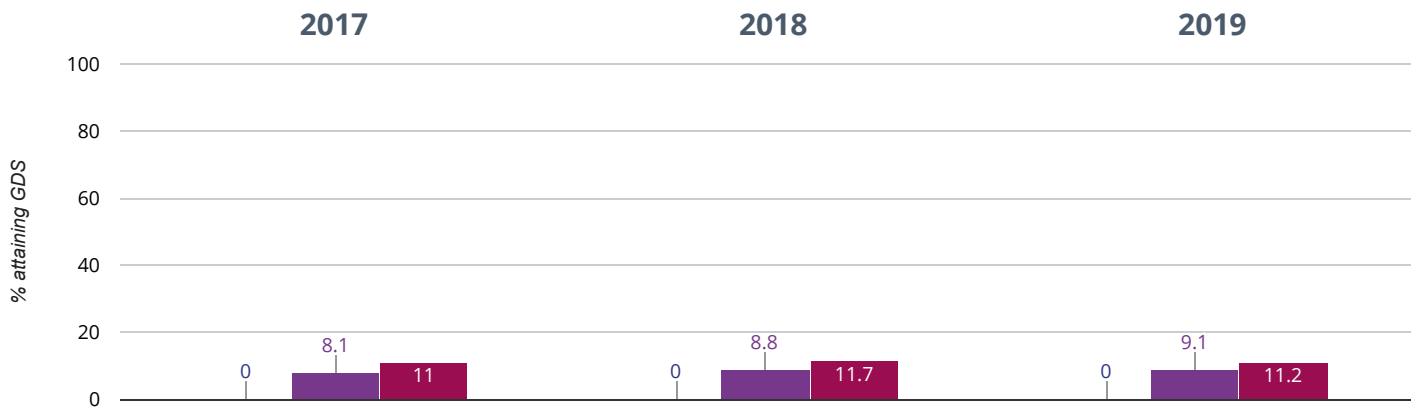

RWM - attaining GDS

0% in 2019

0% change from 2018

0% change from 2017

■ Seend Church of England Primary School   ■ Wiltshire (196)
■ NCER National (16551)