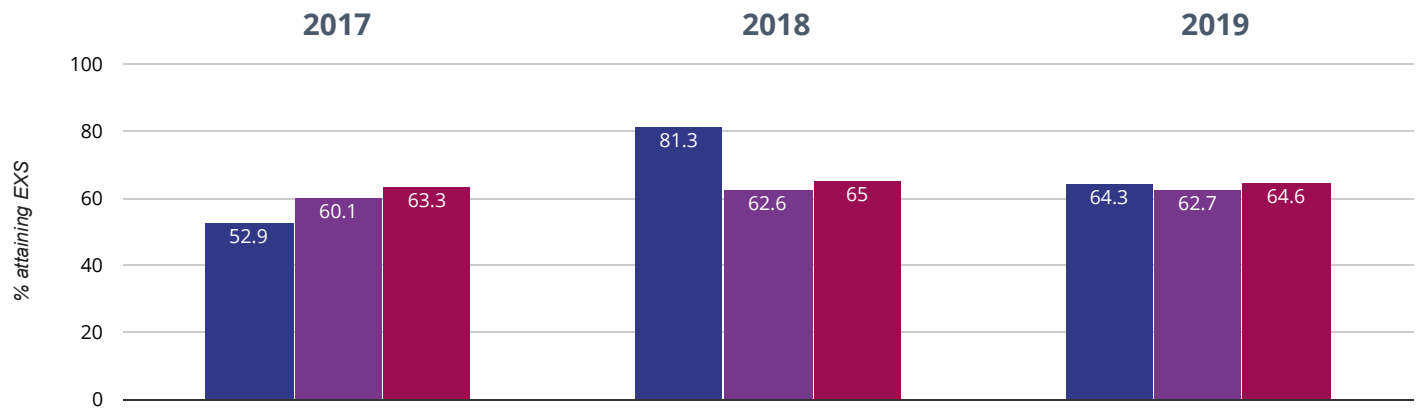

15.5% points drop since 2017

- Seend Church of England Primary School
- Wiltshire (196)
- NCER National (16551)

RWM - attaining EXS or better

71.4% in 2019

9.9% points drop since 2018

18.5% points rise since 2017

■ Seend Church of England Primary School ■ Wiltshire (196)
 ■ NCER National (16551)

RWM - attaining GDS

0% in 2019

0% change from 2018

0% change from 2017

■ Seend Church of England Primary School ■ Wiltshire (196)
 ■ NCER National (16551)

🔗 Reading, Writing, Maths and Science - attaining EXS

64.3 in 2019

17 points drop since 2018

11.4 points rise since 2017

■ Seend Church of England Primary School ■ Wiltshire (196)

■ NCER National (16551)