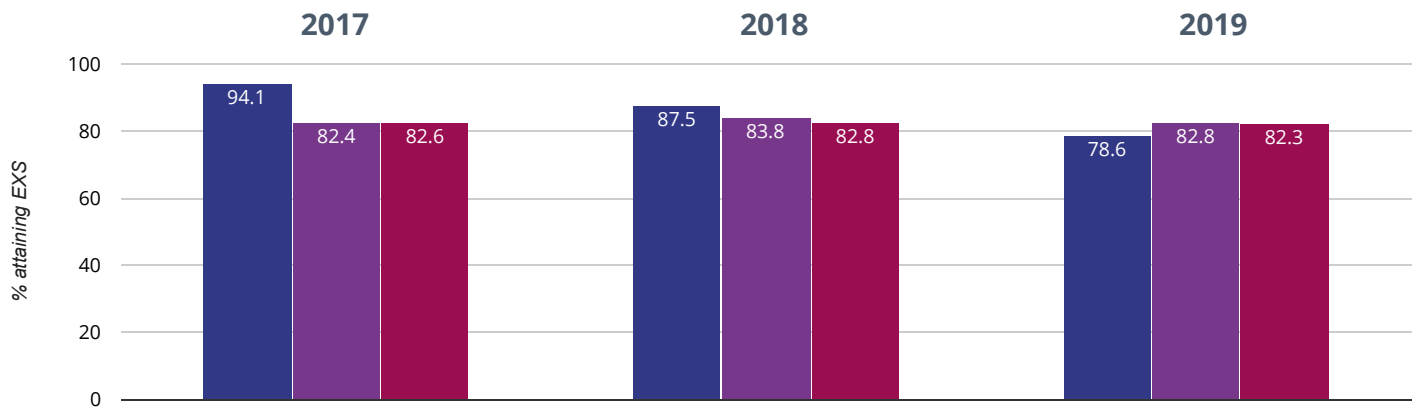

 NCER National (16551)

Maths - attaining EXS or better

85.7% in 2019

4.4% points rise since 2018

9.2% points rise since 2017

 Seend Church of England Primary School  Wiltshire (196)

 NCER National (16551)

⊕ Maths - attaining GDS

14.3% in 2019

1.8% points rise since 2018

14.3% points rise since 2017

- Seend Church of England Primary School
- Wiltshire (196)
- NCER National (16551)

🌿 Science - attaining EXS

78.6% in 2019

8.9% points drop since 2018