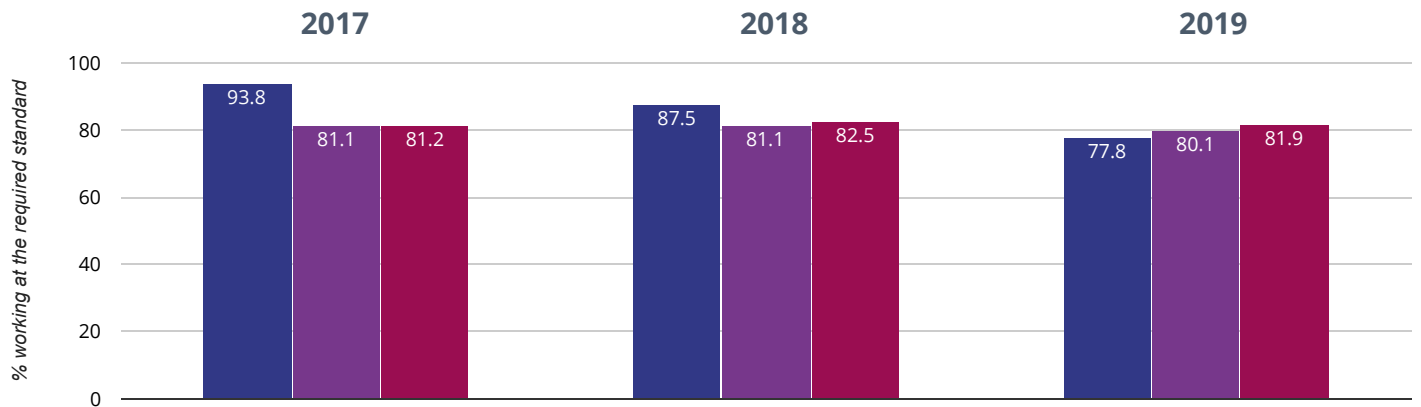

77.8% in 2019

9.7% points drop since 2018

16% points drop since 2017

- Seend Church of England Primary School
- Wiltshire (197)
- NCER National (16293)

🎤 Year 2: Working At

100% in 2019

0% change from 2018

0% change from 2017