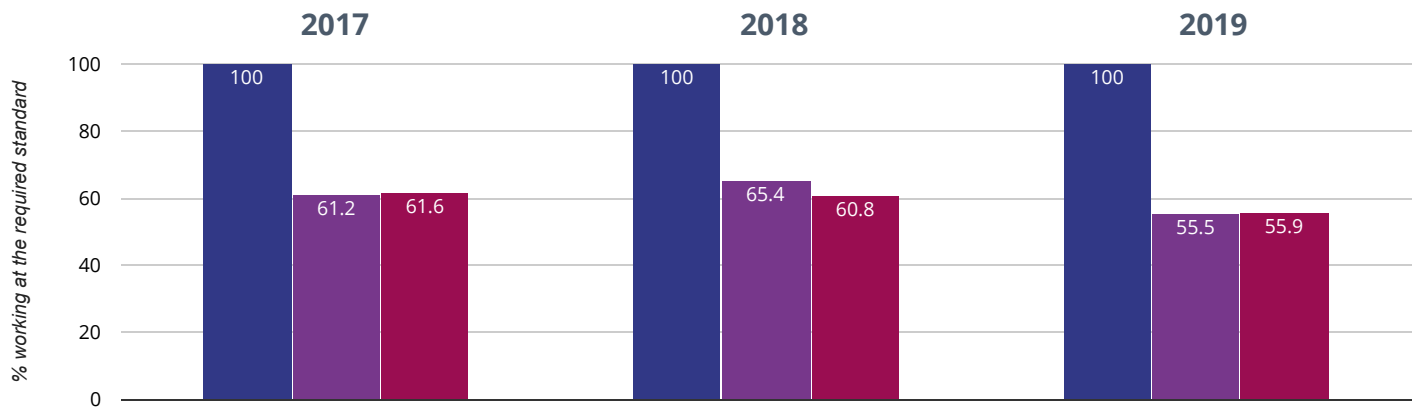

Brought to you by [the NCER](#)

If you have any queries regarding the data within the Real Time Data graphs, please **contact your Local Authority**

SEEND CHURCH OF ENGLAND PRIMARY SCHOOL

Year 1: Working At

77.8% in 2019

9.7% points drop since 2018

16% points drop since 2017

- Seend Church of England Primary School
- Wiltshire (197)
- NCER National (16293)

🎤 Year 2: Working At

100% in 2019

0% change from 2018

0% change from 2017