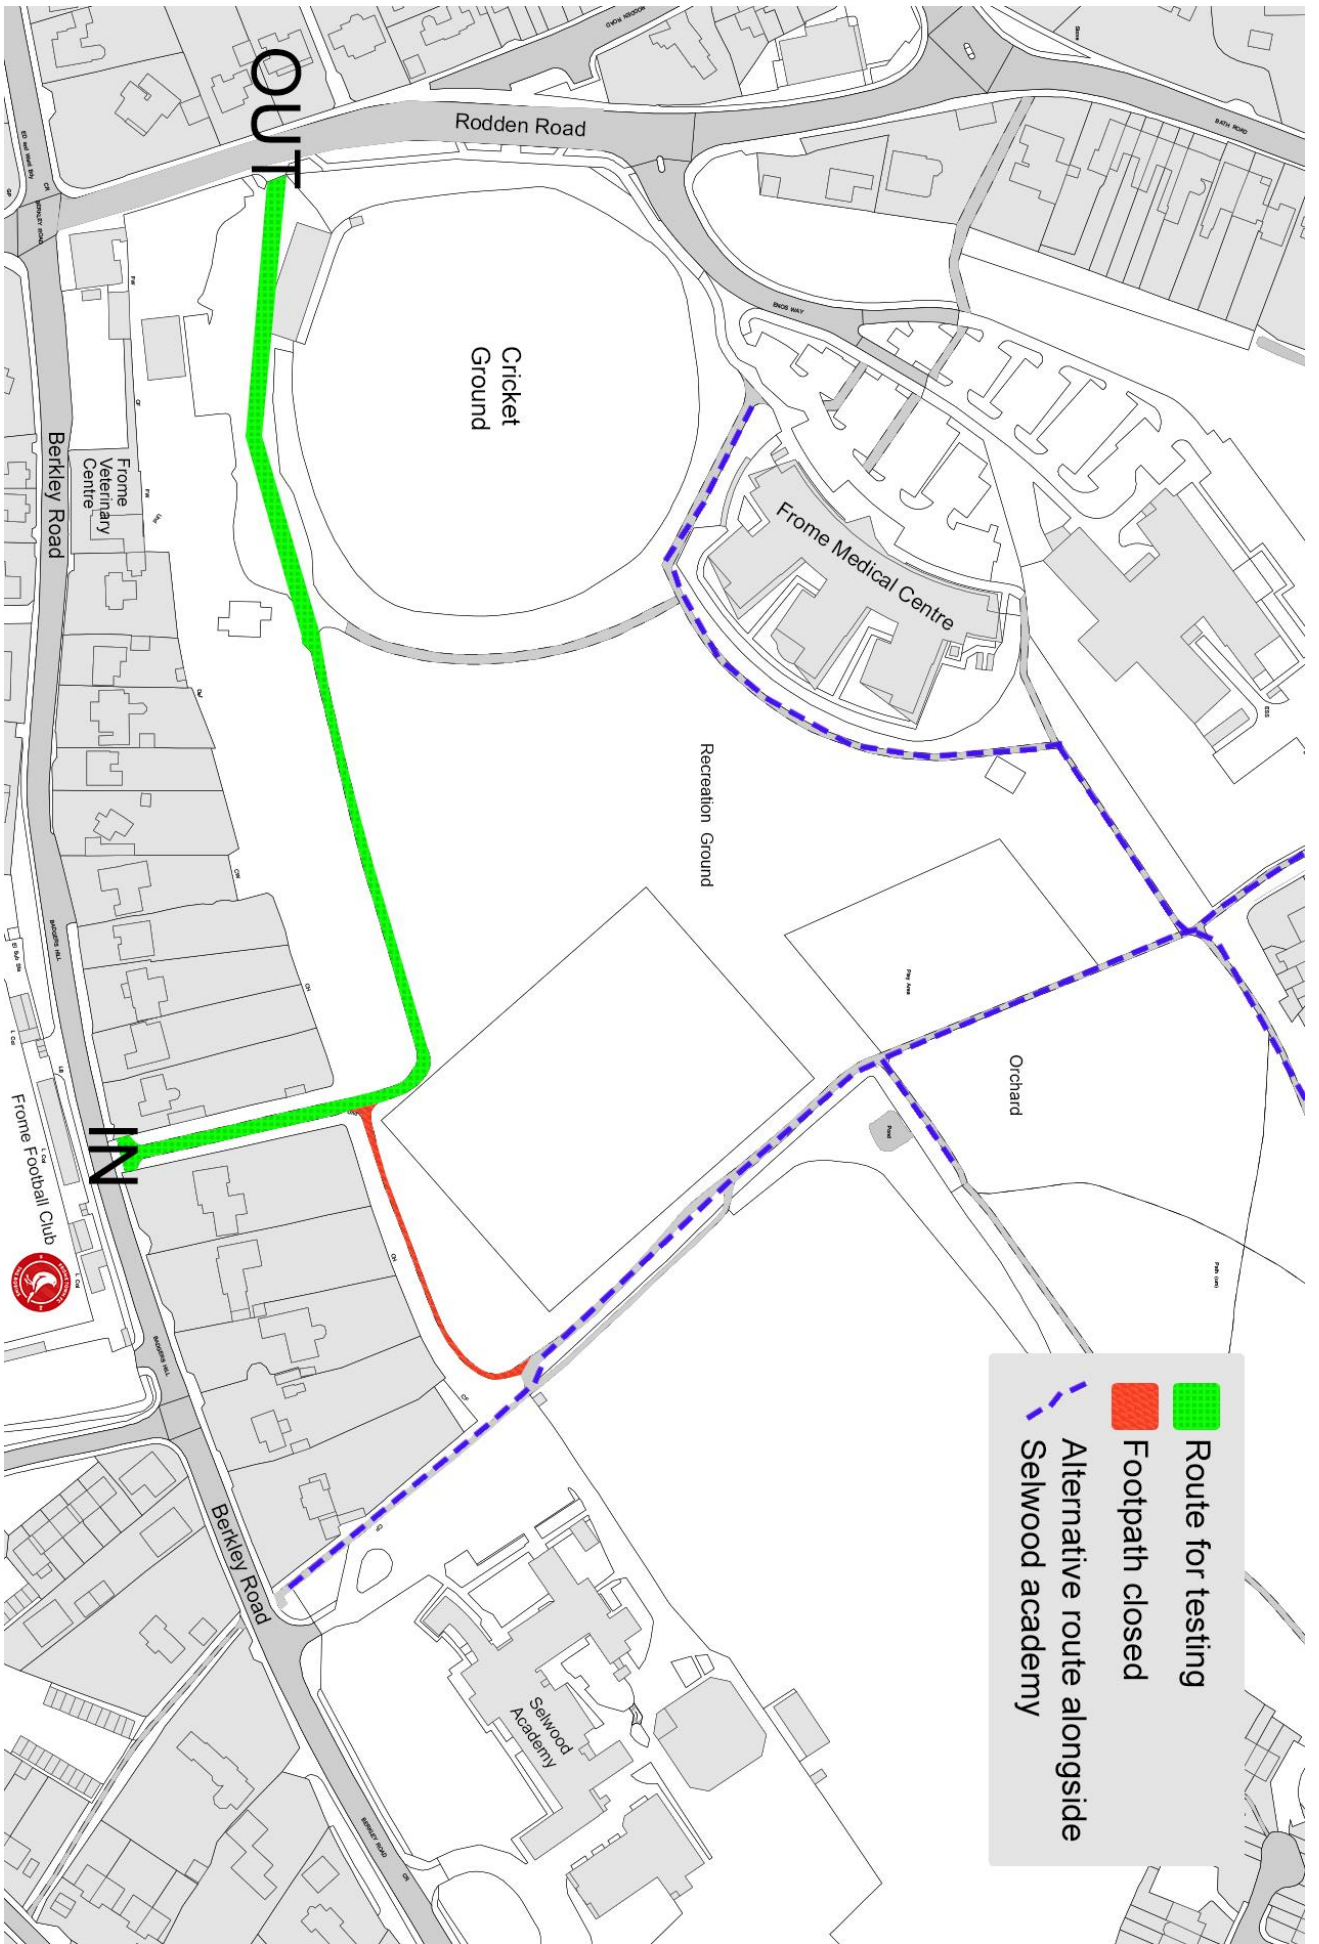

We're working with Somerset County Council to set up a temporary one-way traffic system for people coming to get tested.

**One-way system**

Vehicles will come into the Showfield via the access lane off Berkley Road, opposite Frome Football Club. They will then follow a marked route across the Showfield down to the testing unit. They will leave via the main gate near the cricket club (joining Rodden Road).

This route is shown in green on the enclosed plan and will be marked to keep people safe.

This means some parts of the Showfield will be temporarily closed off. We're sorry if this causes any disappointment or inconvenience but working with the NHS and the County Council to set up a local testing station is, we hope you'll agree, really important.

Yours faithfully,

**Paul Wynne**

Town Clerk

OUT

IN

-  Route for testing
-  Footpath closed
-  Alternative route alongside Selwood academy