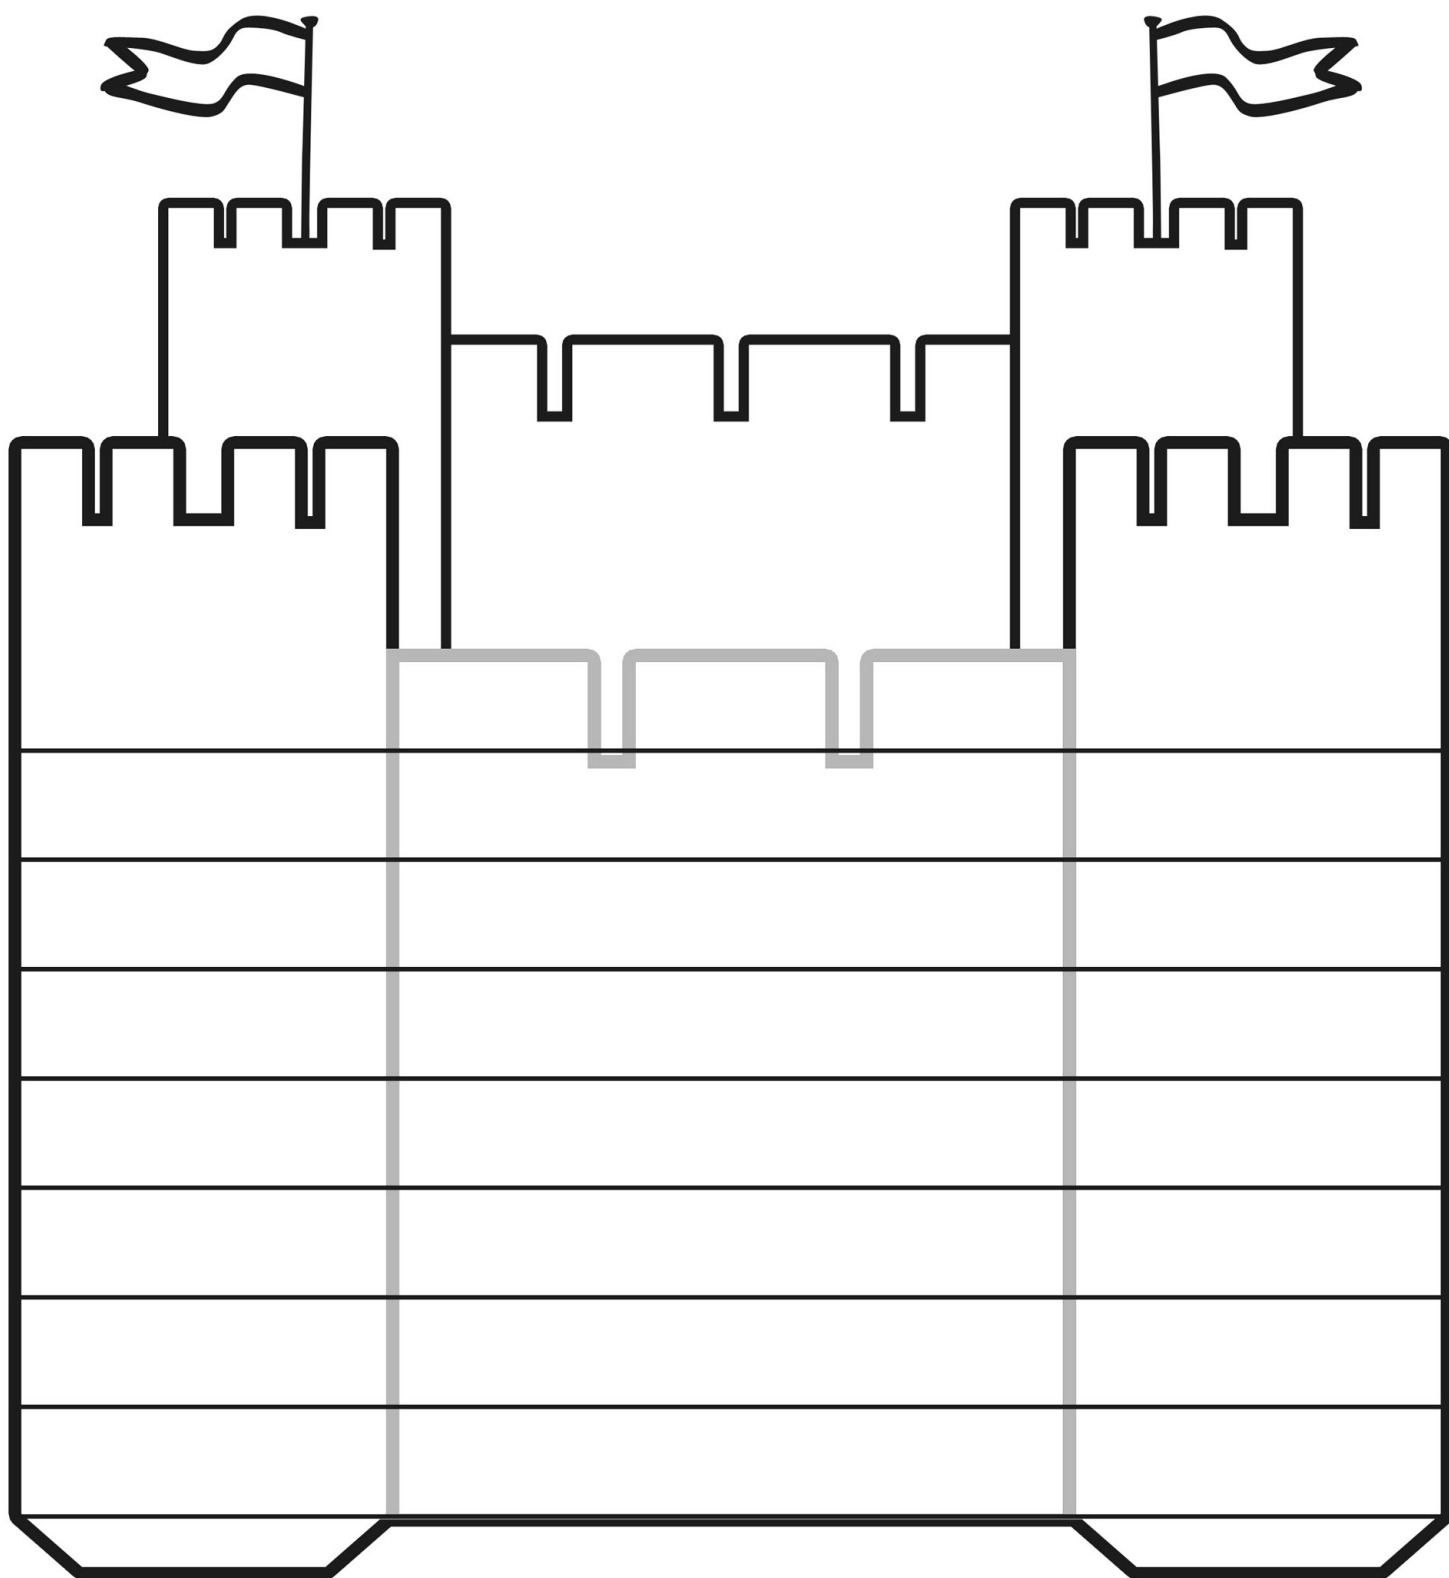

My Castle and Knights Shape Poem

My Castle and Knights Shape Poem

My Castle and Knights Shape Poem

My Castle and Knights Shape Poem

A large arched shape divided into two columns by a vertical line, with horizontal lines for writing. Two small knight icons are placed in the center of the arch.

My Castle and Knights Shape Poem

My Castle and Knights Shape Poem