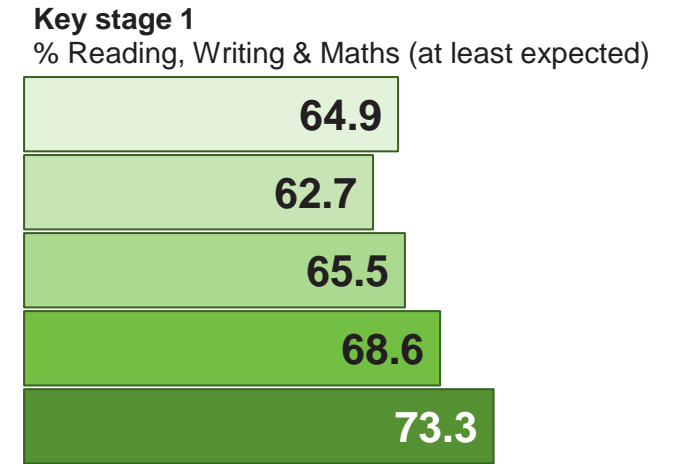

URN / DfE: 103478 / 3303410
 Type: Voluntary Aided School
 Location: Moseley, Hall Green, B13 8DW
 Ofsted: Good (26/06/18)
 Primary Roll: 210
 Trust: n/a

	School	Ward	Constituency	Birmingham
FSM:	28.1%	19.2%	25.2%	28.3%
Disadvantaged:	39.5%	29.7%	38.1%	42.3%
EAL:	66.1%	45.4%	62%	42%
Mobility:	4.8%	8.4%	9.8%	10.6%
Overall Absence:	2.7%	-	-	4.0%

(Autumn and spring term 2019)

Key stage 2 data is based on the Revised data release