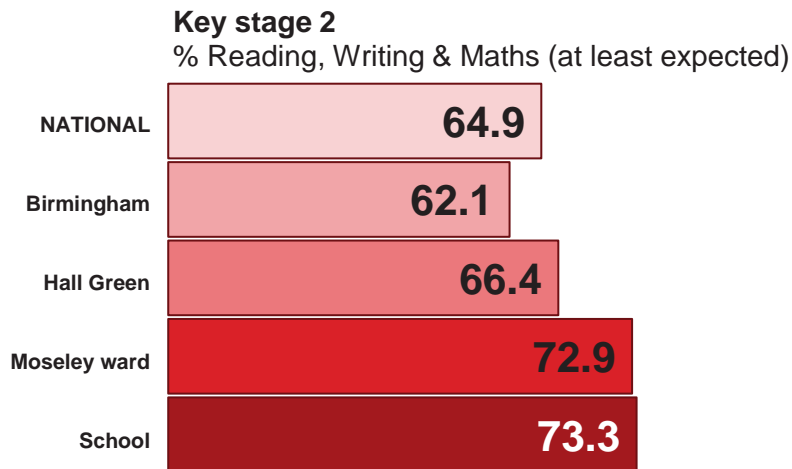

URN / DfE: 103478 / 3303410
 Type: Voluntary Aided School
 Location: Moseley, Hall Green, B13 8DW
 Ofsted: Good (26/06/18)
 Primary Roll: 210
 Trust: n/a

	School	Ward	Constituency	Birmingham
FSM:	28.1%	19.2%	25.2%	28.3%
Disadvantaged:	39.5%	29.7%	38.1%	42.3%
EAL:	66.1%	45.4%	62%	42%
Mobility:	4.8%	8.4%	9.8%	10.6%
Overall Absence:	2.7%	-	-	4.0%

(Autumn and spring term 2019)

Key stage 2 data is based on the Revised data release