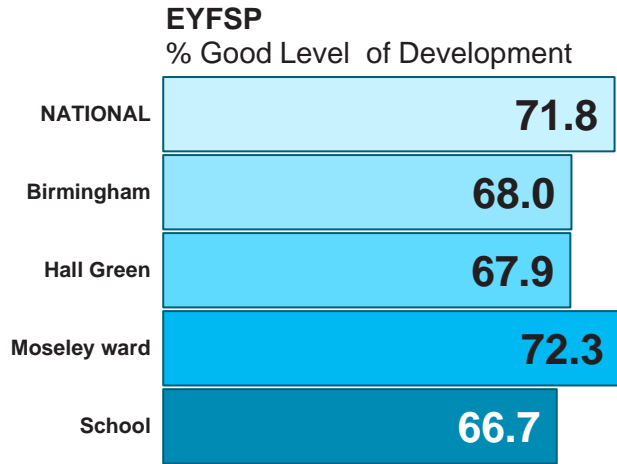

URN / DfE: 103478 / 3303410
 Type: Voluntary Aided School
 Location: Moseley, Hall Green, B13 8DW
 Ofsted: Good (26/06/18)
 Primary Roll: 210
 Trust: n/a

	School	Ward	Constituency	Birmingham
FSM:	28.1%	19.2%	25.2%	28.3%
Disadvantaged:	39.5%	29.7%	38.1%	42.3%
EAL:	66.1%	45.4%	62%	42%
Mobility:	4.8%	8.4%	9.8%	10.6%
Overall Absence:	2.7%	-	-	4.0%

(Autumn and spring term 2019)

Key stage 2 data is based on the Revised data release