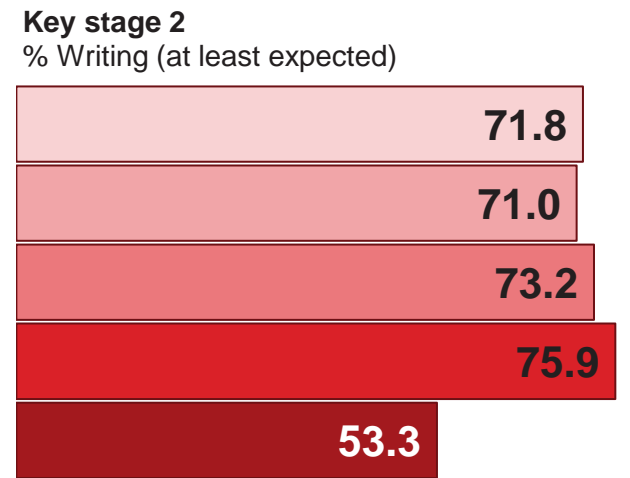

URN / DfE: 3303410 / 103478
 Type: Primary - Voluntary aided school
 Location: Moseley, Hall Green and Moseley, B13 8DW
 Ofsted: Good (14/11/2023)
 Primary Roll: 206

	School	Ward	Constituency	Birmingham
FSM:	23.8%	30.9%	37.6%	42.3%
Disadvantaged:	27.2%	32.8%	38.8%	43.8%
EAL:	59.2%	37.9%	54.2%	42.9%
SEN:	19.4%	20.2%	18.6%	19.9%
Overall Absence: <i>(Six half terms 2023)</i>	6%	-	-	7%

Key stage 2 data is based on the Interim data release