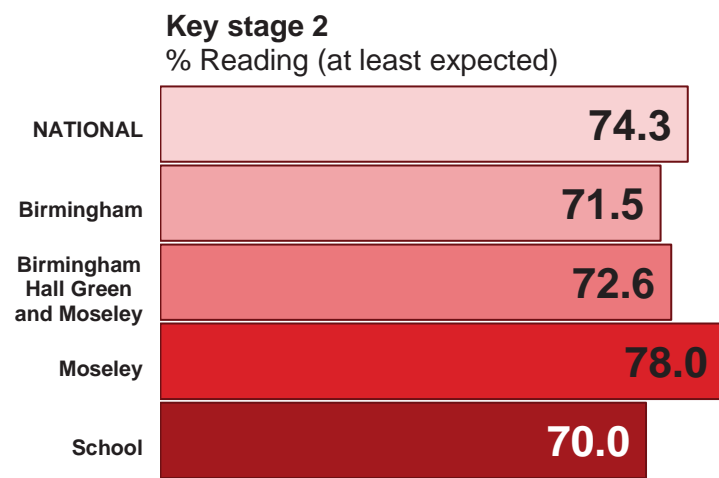

URN / DfE: 3303410 / 103478
 Type: Primary - Voluntary aided school
 Location: Moseley, Hall Green and Moseley, B13 8DW
 Ofsted: Good (14/11/2023)
 Primary Roll: 206

	School	Ward	Constituency	Birmingham
FSM:	23.8%	30.9%	37.6%	42.3%
Disadvantaged:	27.2%	32.8%	38.8%	43.8%
EAL:	59.2%	37.9%	54.2%	42.9%
SEN:	19.4%	20.2%	18.6%	19.9%
Overall Absence: <i>(Six half terms 2023)</i>	6%	-	-	7%

Key stage 2 data is based on the Interim data release