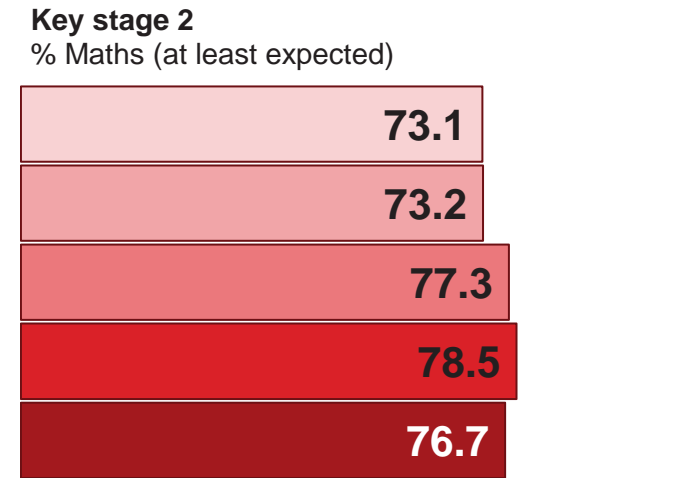

URN / DfE: 3303410 / 103478
 Type: Primary - Voluntary aided school
 Location: Moseley, Hall Green and Moseley, B13 8DW
 Ofsted: Good (14/11/2023)
 Primary Roll: 206

	School	Ward	Constituency	Birmingham
FSM:	23.8%	30.9%	37.6%	42.3%
Disadvantaged:	27.2%	32.8%	38.8%	43.8%
EAL:	59.2%	37.9%	54.2%	42.9%
SEN:	19.4%	20.2%	18.6%	19.9%
Overall Absence: <i>(Six half terms 2023)</i>	6%	-	-	7%

Key stage 2 data is based on the Interim data release