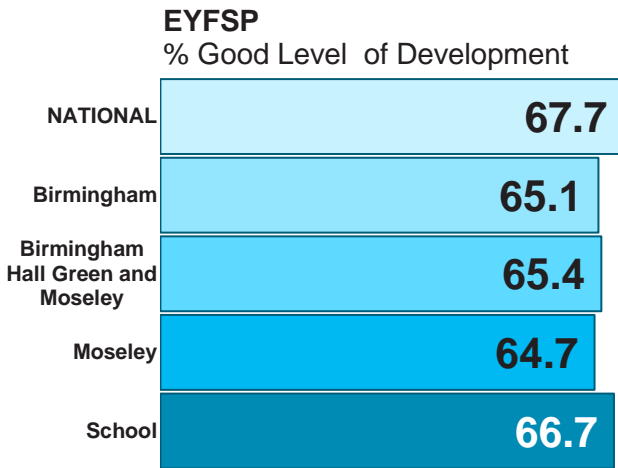

URN / DfE: 3303410 / 103478
 Type: Primary - Voluntary aided school
 Location: Moseley, Hall Green and Moseley, B13 8DW
 Ofsted: Good (14/11/2023)
 Primary Roll: 206

	School	Ward	Constituency	Birmingham
FSM:	23.8%	30.9%	37.6%	42.3%
Disadvantaged:	27.2%	32.8%	38.8%	43.8%
EAL:	59.2%	37.9%	54.2%	42.9%
SEN:	19.4%	20.2%	18.6%	19.9%
Overall Absence: <i>(Six half terms 2023)</i>	6%	-	-	7%

Key stage 2 data is based on the Interim data release