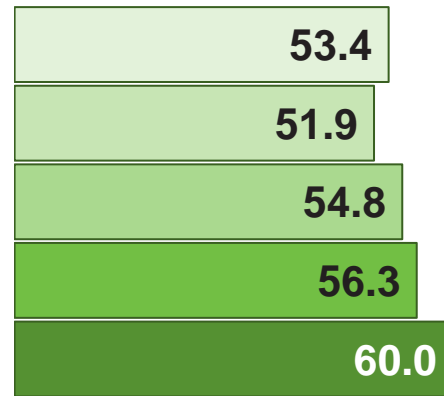

URN / DfE: 103478 / 3303410
 Type: Voluntary Aided School
 Location: Moseley, Hall Green, B13 8DW
 Ofsted: Good (26/06/18)
 Primary Roll: 197
 Trust: n/a

	School	Ward	Constituency	Birmingham
FSM:	23.4%	26.5%	35.2%	39%
Disadvantaged:	29.4%	30.3%	39.2%	43.2%
EAL:	65.5%	37.9%	57%	40.7%
Mobility:	6.1%	7.9%	8.9%	9.5%
Overall Absence:	4.0%	-	-	5.0%

(six half terms 2021)

EYFSP % Good Level of Development

Phonics % Year 1 Working At

Key stage 1 % Reading, Writing & Maths (at least expected)

Key stage 2 % Reading, Writing & Maths (at least expected)

Key stage 2 Progress (DISREGARD NOT YET PUBLISHED)

Key stage 2 data is based on the Interim data release