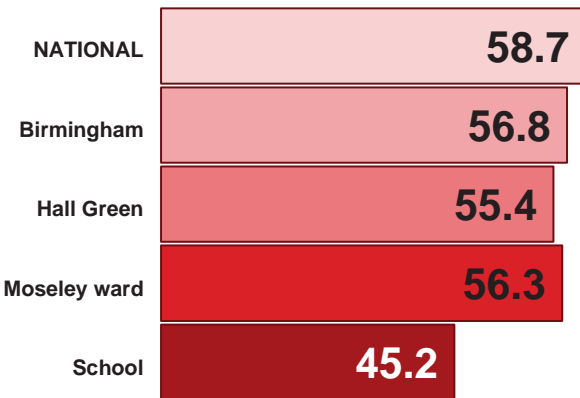

URN / DfE: 103478 / 3303410
 Type: Voluntary Aided School
 Location: Moseley, Hall Green, B13 8DW
 Ofsted: Good (26/06/18)
 Primary Roll: 197
 Trust: n/a

	School	Ward	Constituency	Birmingham
FSM:	23.4%	26.5%	35.2%	39%
Disadvantaged:	29.4%	30.3%	39.2%	43.2%
EAL:	65.5%	37.9%	57%	40.7%
Mobility:	6.1%	7.9%	8.9%	9.5%
Overall Absence:	4.0%	-	-	5.0%

(six half terms 2021)

EYFSP % Good Level of Development

Phonics % Year 1 Working At

Key stage 1 % Reading, Writing & Maths (at least expected)

Key stage 2 % Reading, Writing & Maths (at least expected)

Key stage 2 Progress (DISREGARD NOT YET PUBLISHED)