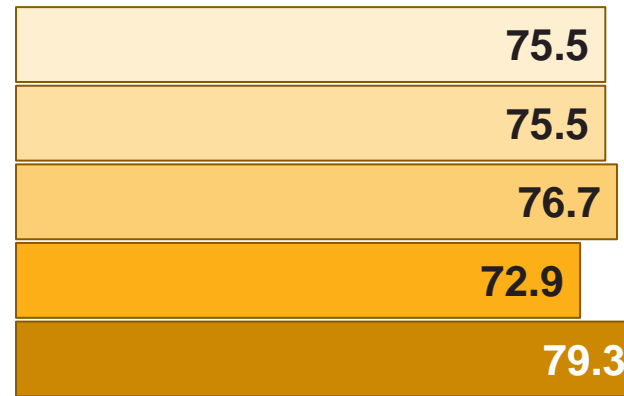

URN / DfE: 103478 / 3303410
 Type: Voluntary Aided School
 Location: Moseley, Hall Green, B13 8DW
 Ofsted: Good (26/06/18)
 Primary Roll: 197
 Trust: n/a

	School	Ward	Constituency	Birmingham
FSM:	23.4%	26.5%	35.2%	39%
Disadvantaged:	29.4%	30.3%	39.2%	43.2%
EAL:	65.5%	37.9%	57%	40.7%
Mobility:	6.1%	7.9%	8.9%	9.5%
Overall Absence:	4.0%	-	-	5.0%

(six half terms 2021)

EYFSP % Good Level of Development

Phonics % Year 1 Working At

Key stage 1 % Reading, Writing & Maths (at least expected)

Key stage 2 % Reading, Writing & Maths (at least expected)

Key stage 2 Progress (DISREGARD NOT YET PUBLISHED)