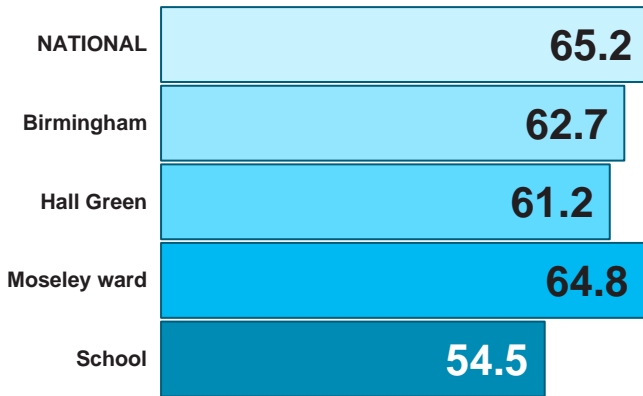

URN / DfE: 103478 / 3303410
 Type: Voluntary Aided School
 Location: Moseley, Hall Green, B13 8DW
 Ofsted: Good (26/06/18)
 Primary Roll: 197
 Trust: n/a

	School	Ward	Constituency	Birmingham
FSM:	23.4%	26.5%	35.2%	39%
Disadvantaged:	29.4%	30.3%	39.2%	43.2%
EAL:	65.5%	37.9%	57%	40.7%
Mobility:	6.1%	7.9%	8.9%	9.5%
Overall Absence:	4.0%	-	-	5.0%

(six half terms 2021)

EYFSP % Good Level of Development

Phonics % Year 1 Working At

Key stage 1 % Reading, Writing & Maths (at least expected)

Key stage 2 % Reading, Writing & Maths (at least expected)

Key stage 2 Progress (DISREGARD NOT YET PUBLISHED)