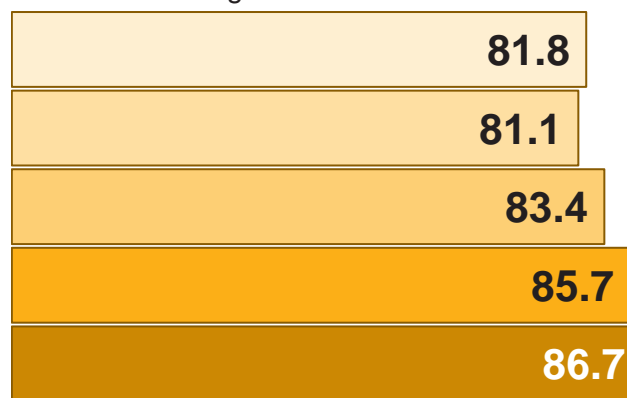

URN / DfE: 103478 / 3303410  
 Type: Voluntary Aided School  
 Location: Moseley, Hall Green, B13 8DW  
 Ofsted: Good (26/06/18)  
 Primary Roll: 210  
 Trust: n/a

	School	Ward	Constituency	Birmingham
FSM:	28.1%	19.2%	25.2%	28.3%
Disadvantaged:	39.5%	29.7%	38.1%	42.3%
EAL:	66.1%	45.4%	62%	42%
Mobility:	4.8%	8.4%	9.8%	10.6%
Overall Absence:	2.7%	-	-	4.0%

*(Autumn and spring term 2019)*

**EYFSP**  
% Good Level of Development

**Phonics**  
% Year 1 Working At

**Key stage 1**  
% Reading, Writing & Maths (at least expected)

**Key stage 2**  
% Reading, Writing & Maths (at least expected)