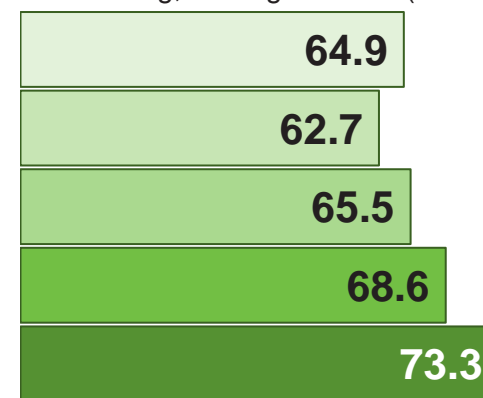

URN / DfE: 103478 / 3303410  
 Type: Voluntary Aided School  
 Location: Moseley, Hall Green, B13 8DW  
 Ofsted: Good (26/06/18)  
 Primary Roll: 210  
 Trust: n/a

	School	Ward	Constituency	Birmingham
FSM:	28.1%	19.2%	25.2%	28.3%
Disadvantaged:	39.5%	29.7%	38.1%	42.3%
EAL:	66.1%	45.4%	62%	42%
Mobility:	4.8%	8.4%	9.8%	10.6%
Overall Absence:	2.7%	-	-	4.0%

*(Autumn and spring term 2019)*

**EYFSP**  
% Good Level of Development

**Phonics**  
% Year 1 Working At

**Key stage 1**  
% Reading, Writing & Maths (at least expected)

**Key stage 2**  
% Reading, Writing & Maths (at least expected)

**Key stage 2 Progress**