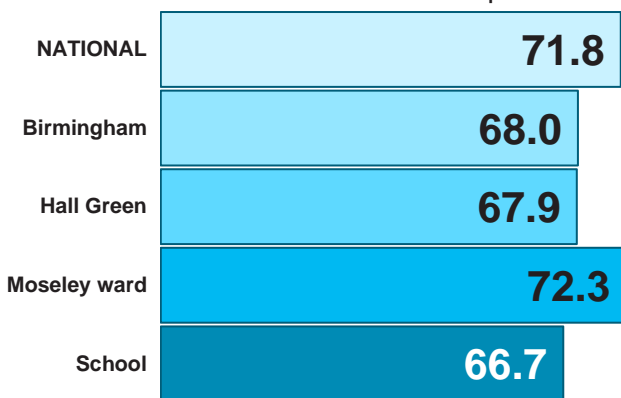

URN / DfE: 103478 / 3303410  
 Type: Voluntary Aided School  
 Location: Moseley, Hall Green, B13 8DW  
 Ofsted: Good (26/06/18)  
 Primary Roll: 210  
 Trust: n/a

	School	Ward	Constituency	Birmingham
FSM:	28.1%	19.2%	25.2%	28.3%
Disadvantaged:	39.5%	29.7%	38.1%	42.3%
EAL:	66.1%	45.4%	62%	42%
Mobility:	4.8%	8.4%	9.8%	10.6%
Overall Absence:	2.7%	-	-	4.0%

*(Autumn and spring term 2019)*

**EYFSP**  
% Good Level of Development

**Phonics**  
% Year 1 Working At

**Key stage 1**  
% Reading, Writing & Maths (at least expected)

**Key stage 2**  
% Reading, Writing & Maths (at least expected)