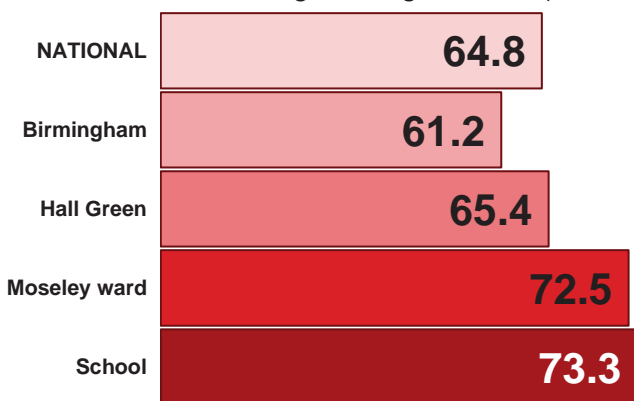

URN / DfE: 103478 / 3303410  
 Type: Voluntary Aided School  
 Location: Moseley, Hall Green, B13 8DW  
 Ofsted: Good (26/06/18)  
 Primary Roll: 210  
 Trust: n/a

	School	Ward	Constituency	Birmingham
FSM:	28.1%	19.2%	25.2%	28.3%
Disadvantaged:	39.5%	29.7%	38.1%	42.3%
EAL:	66.1%	45.4%	62%	42%
Mobility:	4.8%	8.4%	9.8%	10.6%
Overall Absence:	2.7%	-	-	4.0%

*(Autumn and spring term 2019)*

**EYFSP**  
% Good Level of Development

**Phonics**  
% Year 1 Working At

**Key stage 1**  
% Reading, Writing & Maths (at least expected)

**Key stage 2**  
% Reading, Writing & Maths (at least expected)

**Key stage 2 Progress**