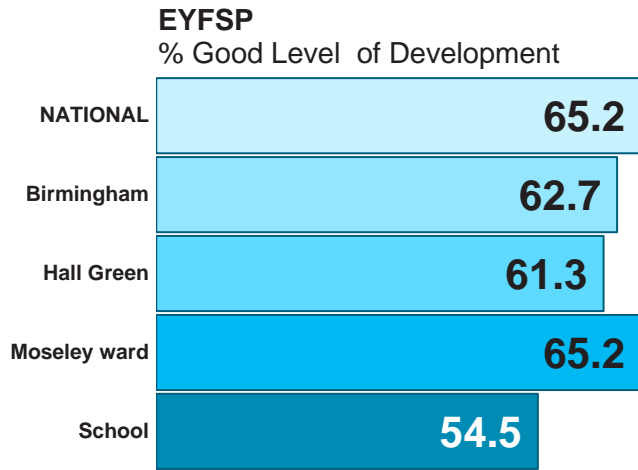

URN / DfE: 103478 / 3303410
 Type: Voluntary Aided School
 Location: Moseley, Hall Green, B13 8DW
 Ofsted: Good (26/06/18)
 Primary Roll: 197
 Trust: n/a

	School	Ward	Constituency	Birmingham
FSM:	23.4%	26.5%	35.2%	39%
Disadvantaged:	29.4%	30.3%	39.2%	43.2%
EAL:	65.5%	37.9%	57%	40.7%
Mobility:	6.1%	7.9%	8.9%	9.5%
Overall Absence:	4.9%	-	-	6.5%

(Autumn and spring term 2022)

Key stage 2 data is based on the Revised data release