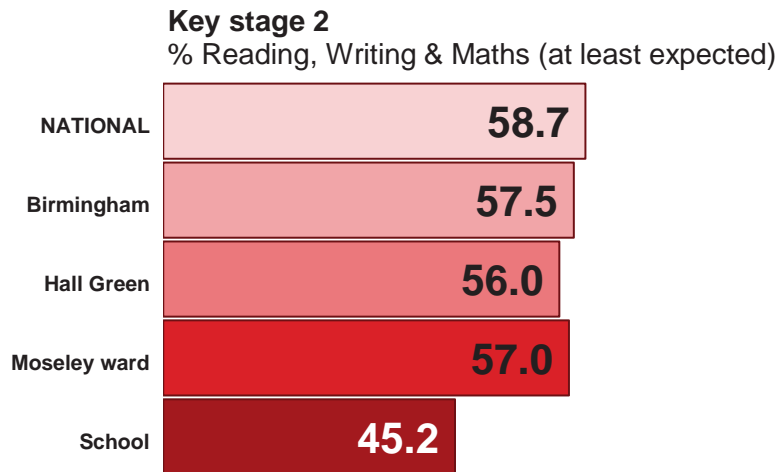

URN / DfE: 103478 / 3303410
 Type: Voluntary Aided School
 Location: Moseley, Hall Green, B13 8DW
 Ofsted: Good (26/06/18)
 Primary Roll: 197
 Trust: n/a

	School	Ward	Constituency	Birmingham
FSM:	23.4%	26.5%	35.2%	39%
Disadvantaged:	29.4%	30.3%	39.2%	43.2%
EAL:	65.5%	37.9%	57%	40.7%
Mobility:	6.1%	7.9%	8.9%	9.5%
Overall Absence:	4.9%	-	-	6.5%

(Autumn and spring term 2022)

Key stage 2 data is based on the Revised data release