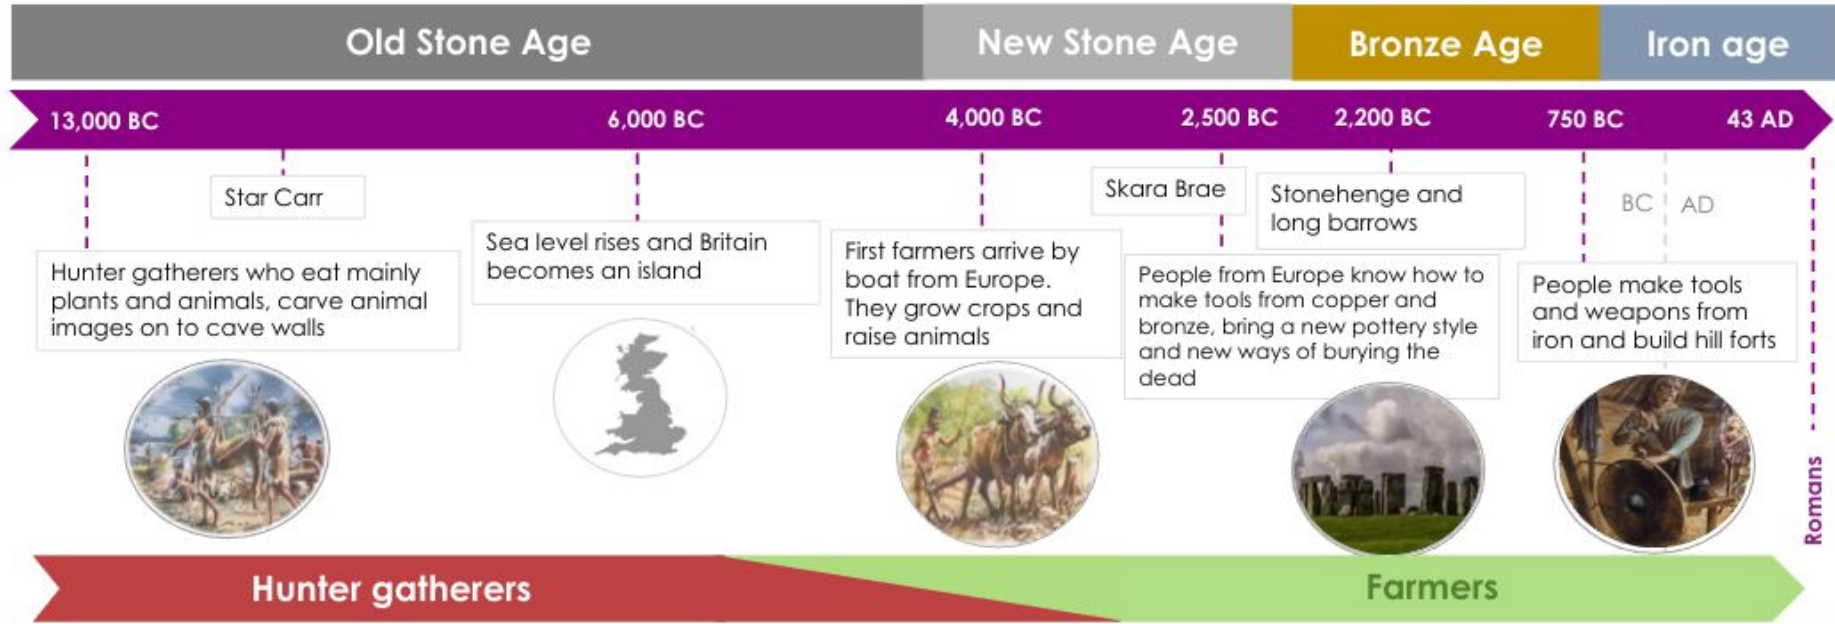

# Prehistoric Britain Knowledge Map Year 3

prehistoric

Stone Age

Bronze Age

Iron Age

engrave

hunter-gatherer

roundhouse

Stonehenge

evolution