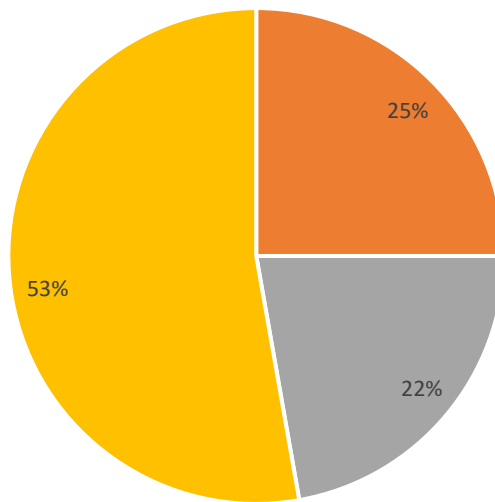

KS2 Attainment % Gender M Leavers

■ KS2 Attainment Gender ■ H 12 M ■ L 25 M ■ M 46 M