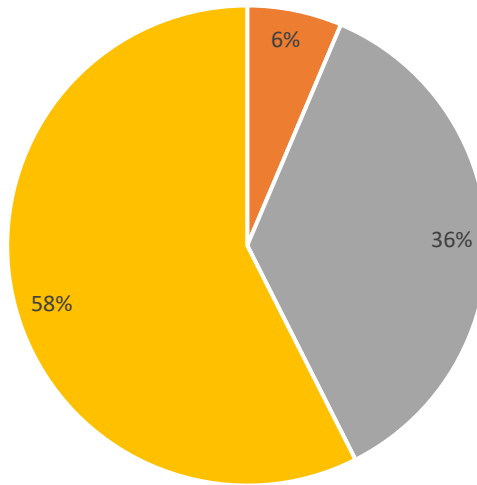

KS2 Attainment % Gender F Leavers

■ KS2 Attainment Gender ■ H 12 F ■ L 25 F ■ M 46 F