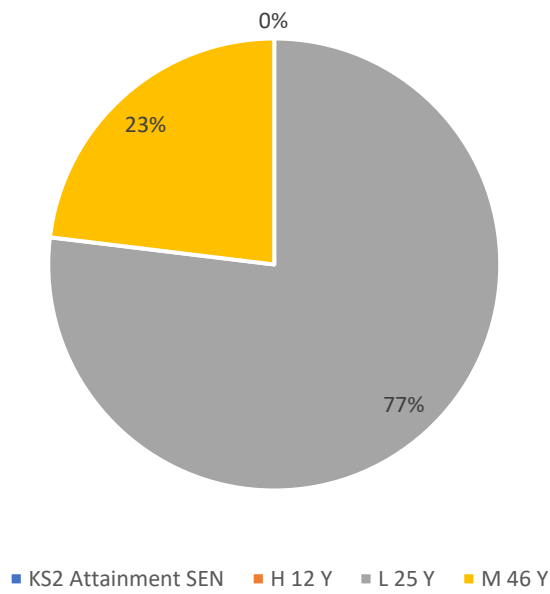

KS2 Attainment For SEN Leavers

KS2 Attainment For Non SEN Leavers

KS2 Attainment For PP Leavers

■ KS2 Attainment PP ■ H 12 Y ■ L 25 Y ■ M 46 Y

KS2 Attainment For Non PP Leavers

■ KS2 Attainment PP ■ H 12 N ■ L 25 N ■ M 46 N

KS2 Attainment % Gender F Leavers

■ KS2 Attainment Gender ■ H 12 F ■ L 25 F ■ M 46 F

KS2 Attainment % Gender M Leavers

■ KS2 Attainment Gender ■ H 12 M ■ L 25 M ■ M 46 M