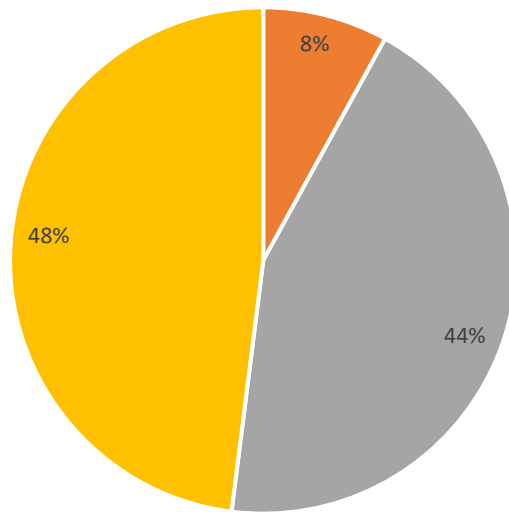

KS2 Attainment For SEN Leavers

KS2 Attainment For Non SEN Leavers

KS2 Attainment For PP Leavers

■ KS2 Attainment PP ■ H 12 Y ■ L 25 Y ■ M 46 Y

KS2 Attainment For Non PP Leavers

■ KS2 Attainment PP ■ H 12 N ■ L 25 N ■ M 46 N