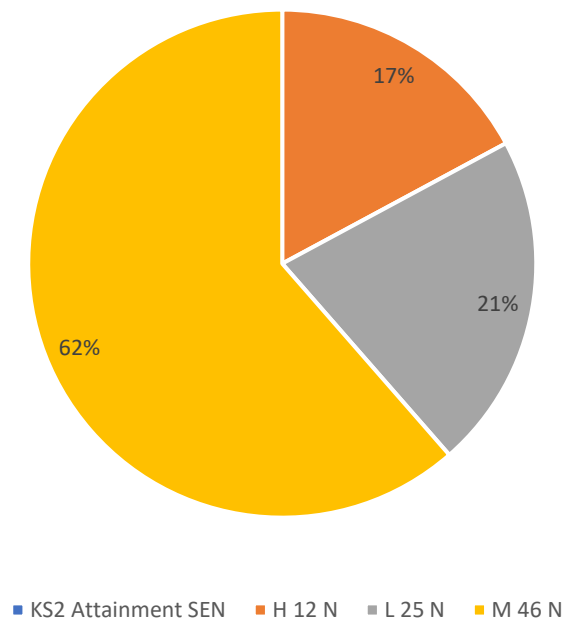

KS2 Attainment For SEN Leavers

KS2 Attainment For Non SEN Leavers

KS2 Attainment For PP Leavers

■ KS2 Attainment PP ■ H 12 Y ■ L 25 Y ■ M 46 Y

KS2 Attainment For Non PP Leavers

■ KS2 Attainment PP ■ H 12 N ■ L 25 N ■ M 46 N

KS2 Attainment % Gender F Leavers

■ KS2 Attainment Gender ■ H 12 F ■ L 25 F ■ M 46 F

KS2 Attainment % Gender M Leavers

■ KS2 Attainment Gender ■ H 12 M ■ L 25 M ■ M 46 M