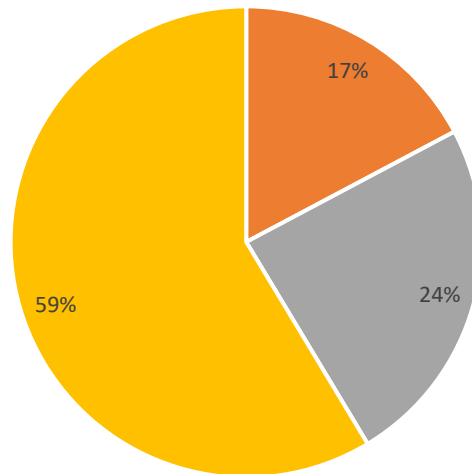

KS2 Attainment For SEN Leavers

KS2 Attainment For Non SEN Leavers

KS2 Attainment For PP Leavers

■ KS2 Attainment PP ■ H 12 Y ■ L 25 Y ■ M 46 Y

KS2 Attainment For Non PP Leavers

■ KS2 Attainment PP ■ H 12 N ■ L 25 N ■ M 46 N