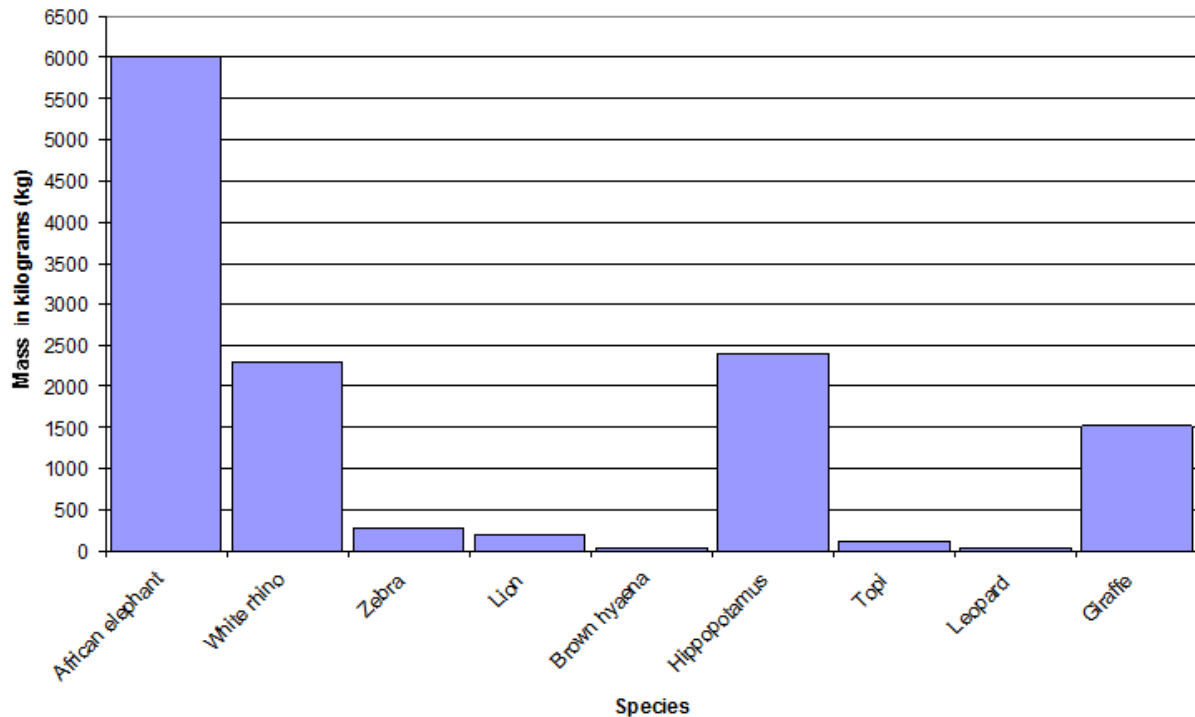

African Animals

- This resource is taken from the Hunted theme from the LPDS Curriculum Support Materials.
 - See the Contextual Learning section for more information.

Graph showing the average male mass of different African animals

- What is the average mass of a male giraffe?
- What is the average mass of a male white rhino?
- How many average male giraffes would have the same mass as one average male African elephant?
- What is the difference in mass between an average male zebra and an average male lion?
 - Why is this a difficult question to answer?
- Would an average male African elephant be lighter or heavier than an average male white rhino, hippopotamus and giraffe combined?
 - By approximately how many kilograms?