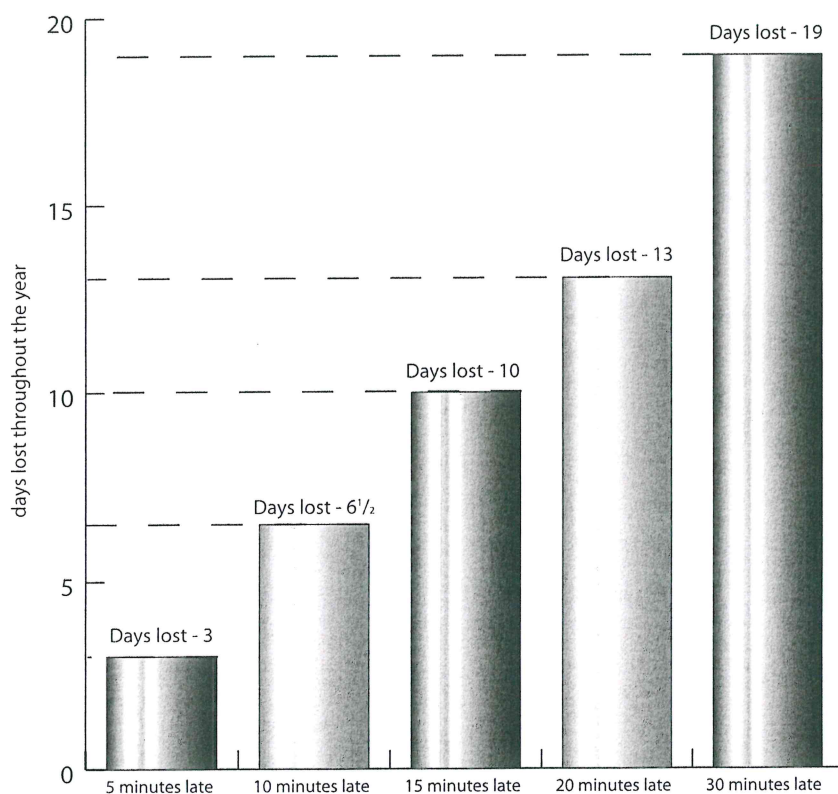

Every School Day Counts

Days off school add up to lost learning

- Please don't let your child miss out on the education they deserve.
- Every school day counts.

If you are worried about your child's attendance please talk to us at school about it
You can also ring one of these numbers to speak to an Education Welfare Service advisor:

Cool Cats aim for 100%

Every School Day counts

Being Late adds up to lost learning

- If you are 5 minutes late every day that adds up to over 3 days lost each year
- 15 minutes late is the same as being absent for 2 weeks a year.

Figures rounded to nearest half day

- **Being late every day can add up to a lot of lost learning time**
- **Please help your child to be punctual**

If you are worried about your child's attendance, please talk to someone at school or contact your local Education Welfare Service.