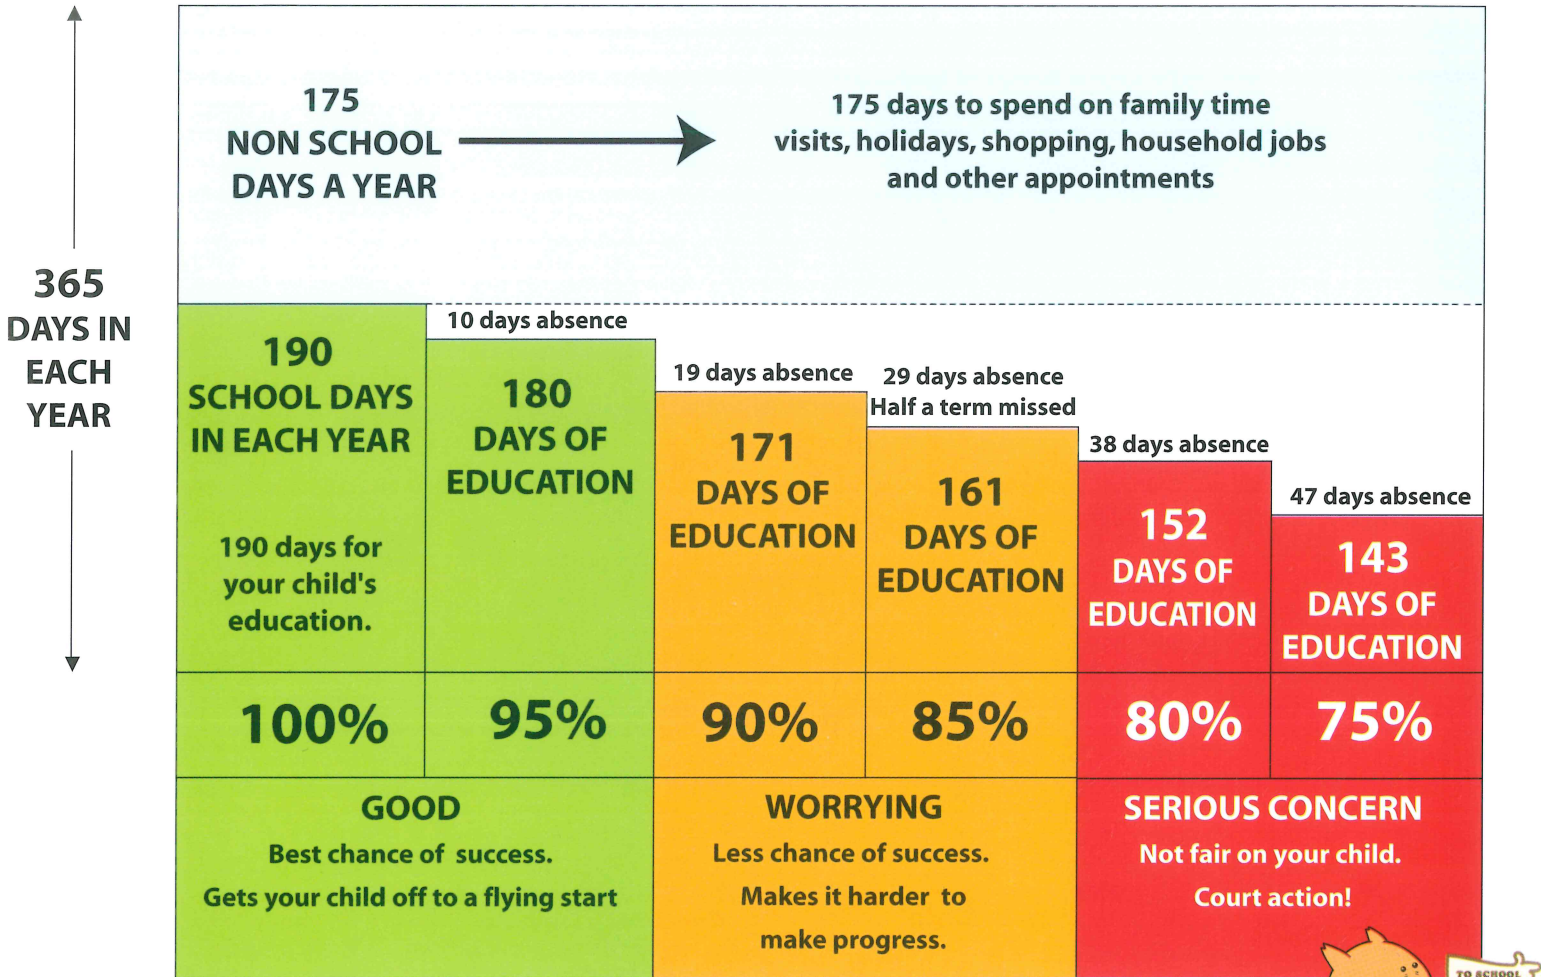

Every School Day Counts

Days off school add up to lost learning

- Please don't let your child miss out on the education they deserve.
- Every school day counts.

If you are worried about your child's attendance please talk to us at school about it
You can also ring one of these numbers to speak to an Education Welfare Service advisor:

Cool Cats aim for 100%

Every School Day counts

Being Late adds up to lost learning

- If you are 5 minutes late every day that adds up to over 3 days lost each year
- 15 minutes late is the same as being absent for 2 weeks a year.

Figures rounded to nearest half day

- **Being late every day can add up to a lot of lost learning time**
- **Please help your child to be punctual**

If you are worried about your child's attendance, please talk to someone at school or contact your local Education Welfare Service.