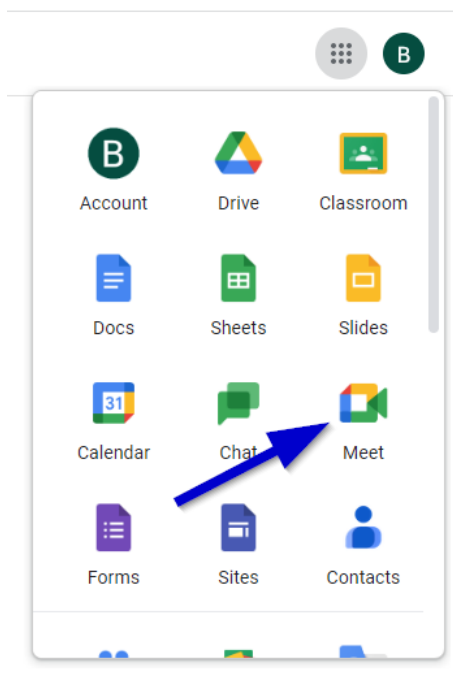

## How to Log on to Google Meet for Parents' Evening

Login to your child's google classroom. Then click the waffle button (9 squares) highlighted below.

Select the Meet icon.

Then enter the passcode given to you, being careful to use the correct upper case or lower case letters, then click JOIN.