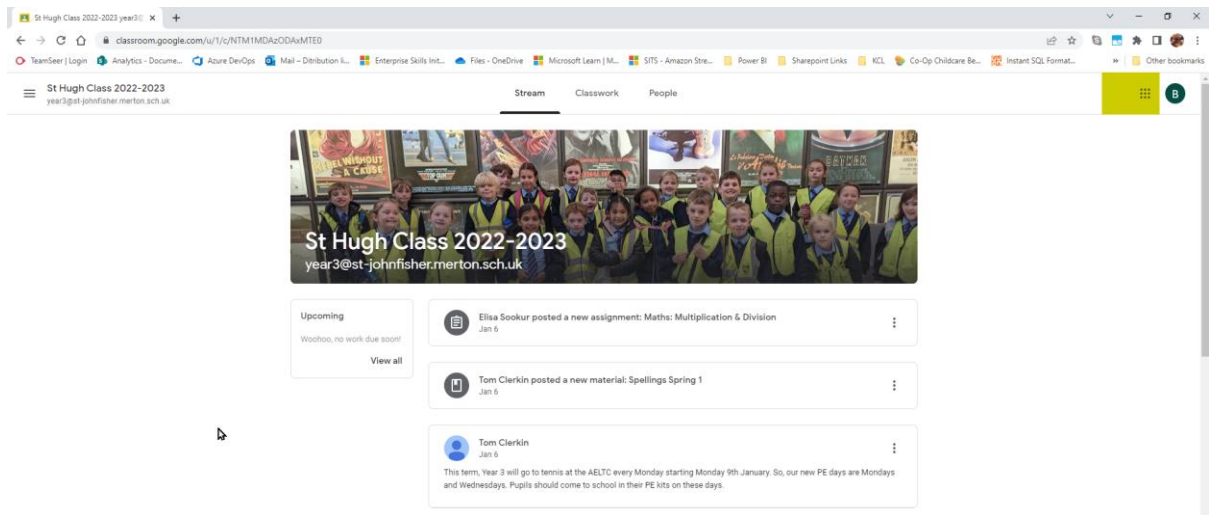

## How to Log on to Google Meet for Parents' Evening

Login to your child's google classroom. Then click the waffle button (9 squares) highlighted below.

Select the Meet icon.

Then enter the passcode given to you, being careful to use the correct upper case or lower case letters, then click JOIN.

## Secure video conferencing for everyone

Connect, collaborate, and celebrate from anywhere with Google Meet

[Join](#)

[Your account](#) only lets you join meetings

[Learn more](#) about Google Meet