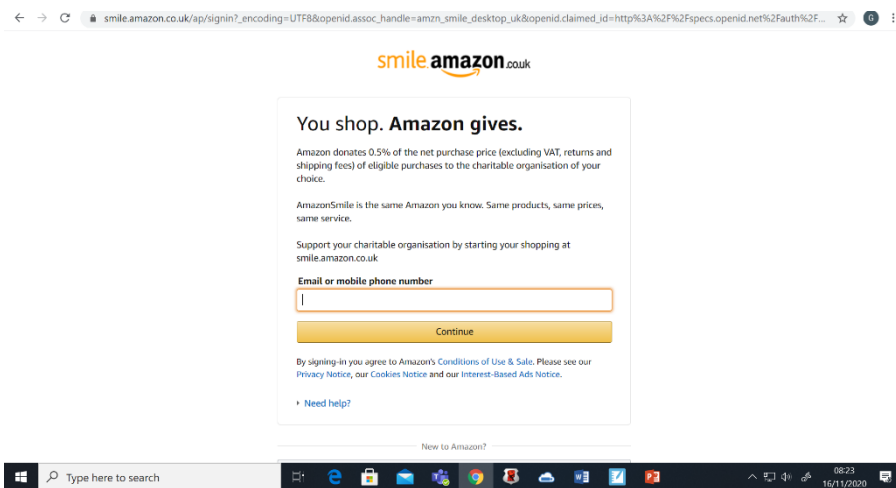

Use Google to search for Amazon Smile, or go to:

<https://smile.amazon.co.uk/gp/chpf/homepage?orig=%2F>

Click on the link.
Click 'Get Started'

Sign in with your Amazon account details, if you are a new customer you will need to sign-up.