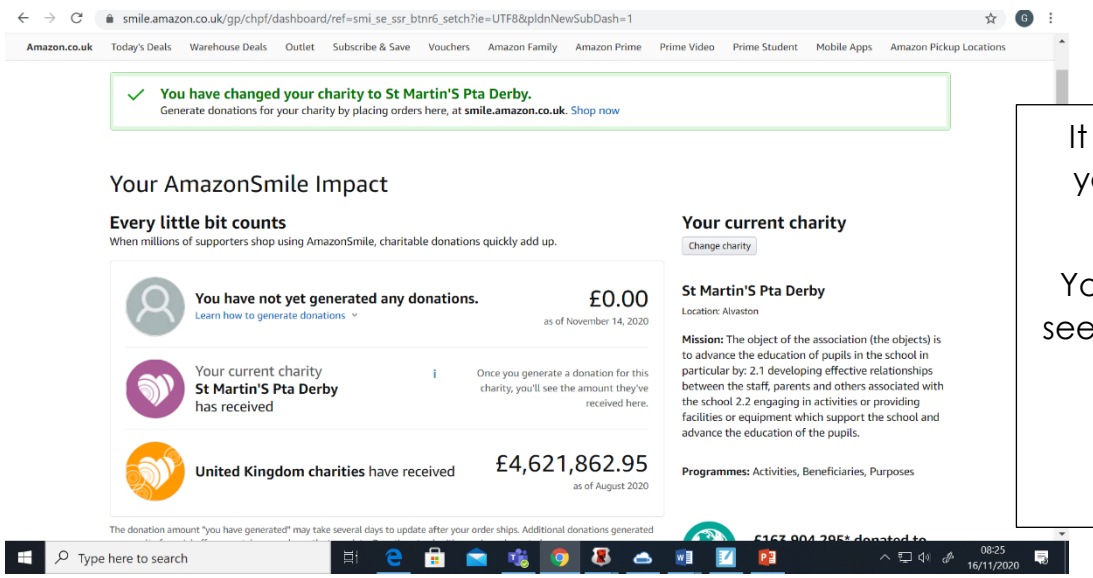

Use Google to search for Amazon Smile, or go to:

<https://smile.amazon.co.uk/gp/chpf/homepage?orig=%2F>

Click on the link.
Click 'Get Started'

Sign in with your Amazon account details, if you are a new customer you will need to sign-up.

You need to sign in with your email address and password.

Click continue

Next, you will then need to choose a charity.

Search for 'St Martins' and click search

Select St Martin's PTA Derby.

It will then notify you if you have chosen the correct charity.

You will also be able to see how many donations you have made.

To support charity, always shop at smile.amazon.co.uk

Try these 2 easy ways to start with a smile. [Learn about AmazonSmile](#)

 ← **1. Create a bookmark**
Drag this box to your bookmarks or favourites bar to create a shortcut to smile.amazon.co.uk on your desktop computer or mobile web browser.