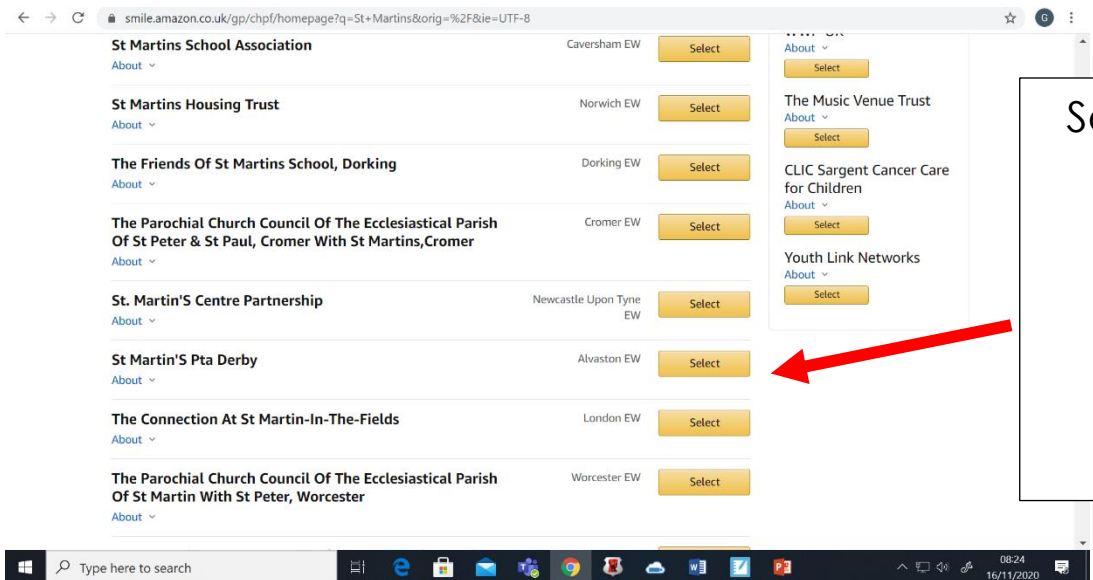

Use Google to search for Amazon Smile, or go to:

<https://smile.amazon.co.uk/gp/chpf/homepage?orig=%2F>

Click on the link.
Click 'Get Started'

Sign in with your Amazon account details, if you are a new customer you will need to sign-up.

You need to sign in with your email address and password.

Click continue

Next, you will then need to choose a charity.

Search for 'St Martins' and click search

Select St Martin's PTA Derby.

It will then notify you if you have chosen the correct charity.