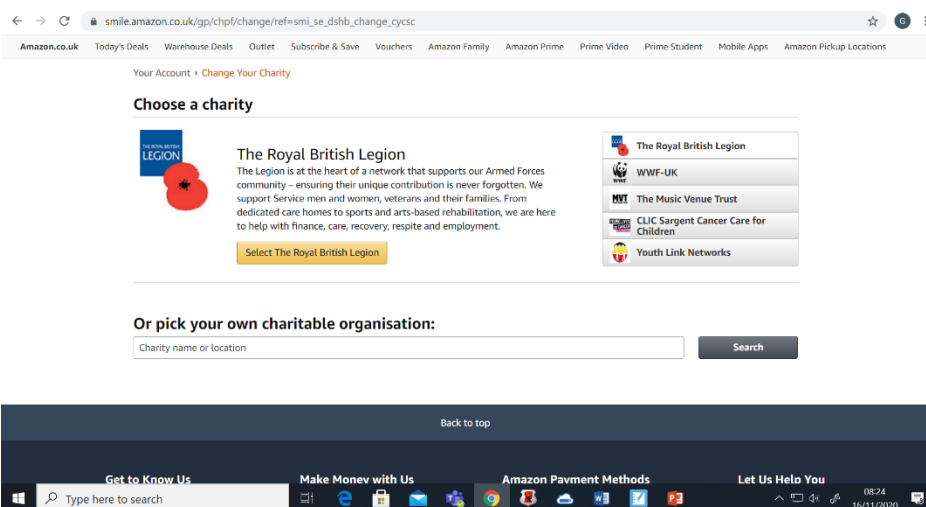

Use Google to search for Amazon Smile, or go to:

<https://smile.amazon.co.uk/gp/chpf/homepage?orig=%2F>

Click on the link.
Click 'Get Started'

Sign in with your Amazon account details, if you are a new customer you will need to sign-up.

You need to sign in with your email address and password.

Click continue

Next, you will then need to choose a charity.

Search for 'St Martins' and click search

Select St Martin's PTA Derby.

It will then notify you if you have chosen the correct charity.