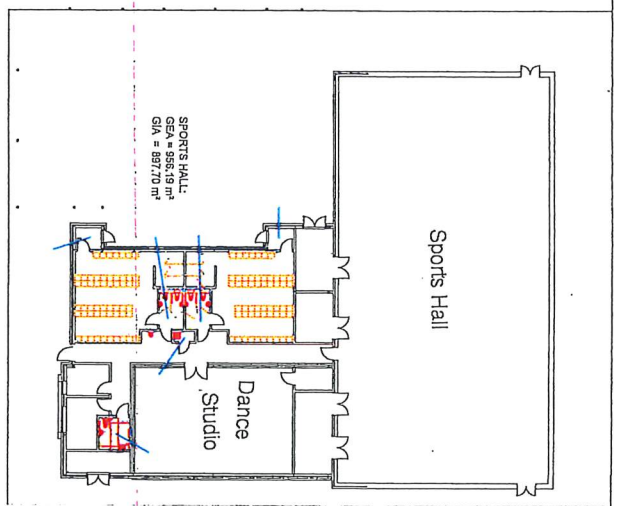

GROUND FLOOR

Religious Studies	MFL		
English	Technology		
Maths	Food Science		
Science	Music		
Humanities	Art		
	IT		

FIRST FLOOR

MAIN BUILDING- PART FIRST FLOOR:
GEA = 1699.23 m²
GA = 1491.21 m²

MAIN BUILDING- PART FIRST FLOOR:
GEA = 355.63 m²
GA = 335.79 m²

MAIN BUILDING- PART FIRST FLOOR(2):
GEA = 350.48 m²
GA = 327.35 m²