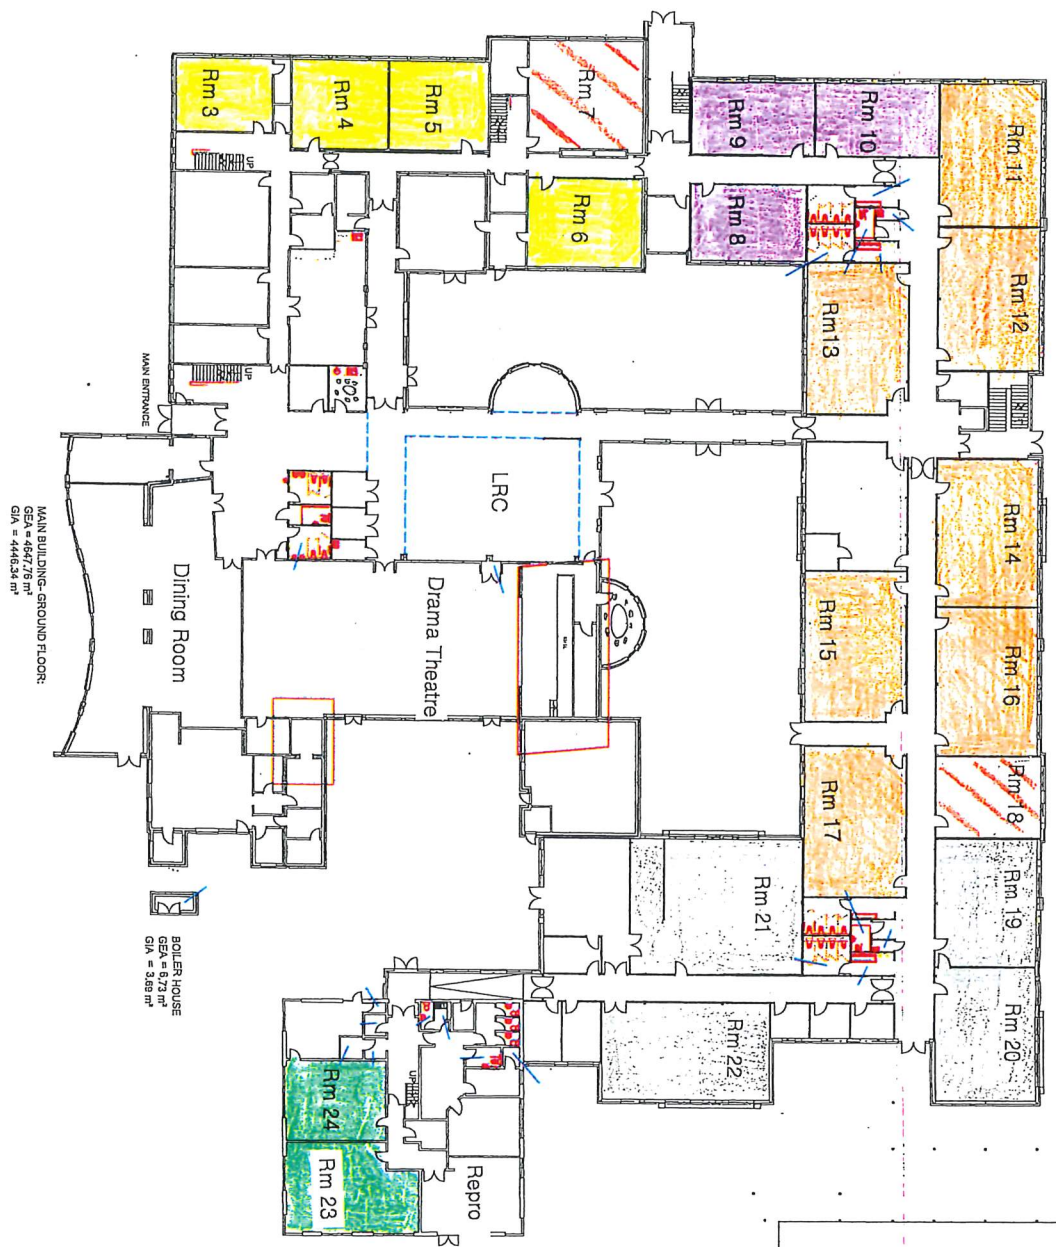

GROUND FLOOR

Religious Studies	MFL		
English	Technology		
Maths	Food Science		
Science	Music		
Humanities	Art		
	IT		

FIRST FLOOR

MAIN BUILDING- PART FIRST FLOOR:
GEA = 1699.23 m²
GA = 1491.21 m²

MAIN BUILDING- PART FIRST FLOOR:
GEA = 355.63 m²
GA = 335.79 m²

MAIN BUILDING- PART FIRST FLOOR(2):
GEA = 350.48 m²
GA = 327.35 m²