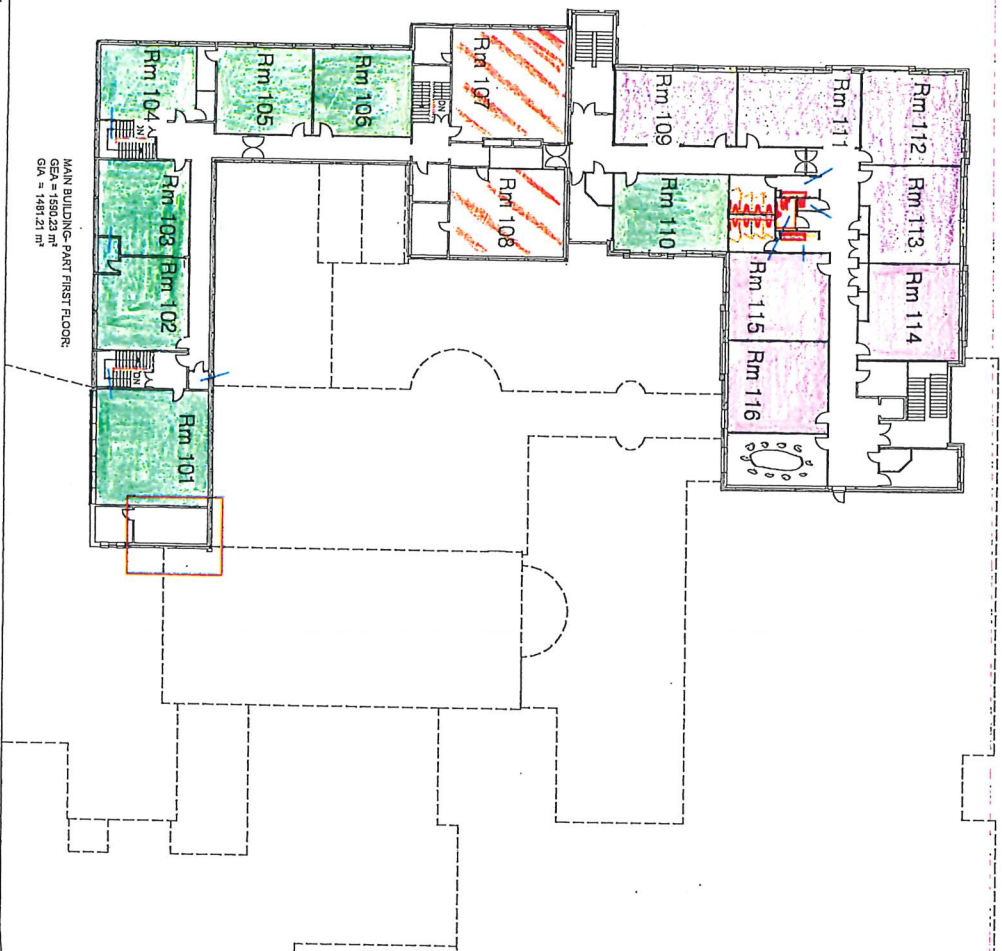

GROUND FLOOR

Religious Studies	MFL		
English	Technology		
Maths	Food Science		
Science	Music		
Humanities	Art		
	IT		

FIRST FLOOR

MAIN BUILDING- PART FIRST FLOOR:
GEA = 1699.23 m²
GA = 1491.21 m²

MAIN BUILDING- PART FIRST FLOOR:
GEA = 355.63 m²
GA = 335.79 m²

MAIN BUILDING- PART FIRST FLOOR(2):
GEA = 350.48 m²
GA = 327.35 m²