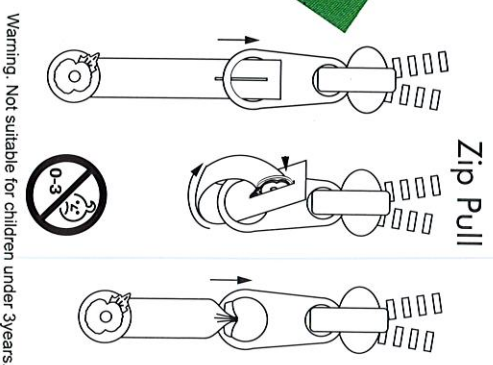

Zip pull - **Suggested** Donation: 50p