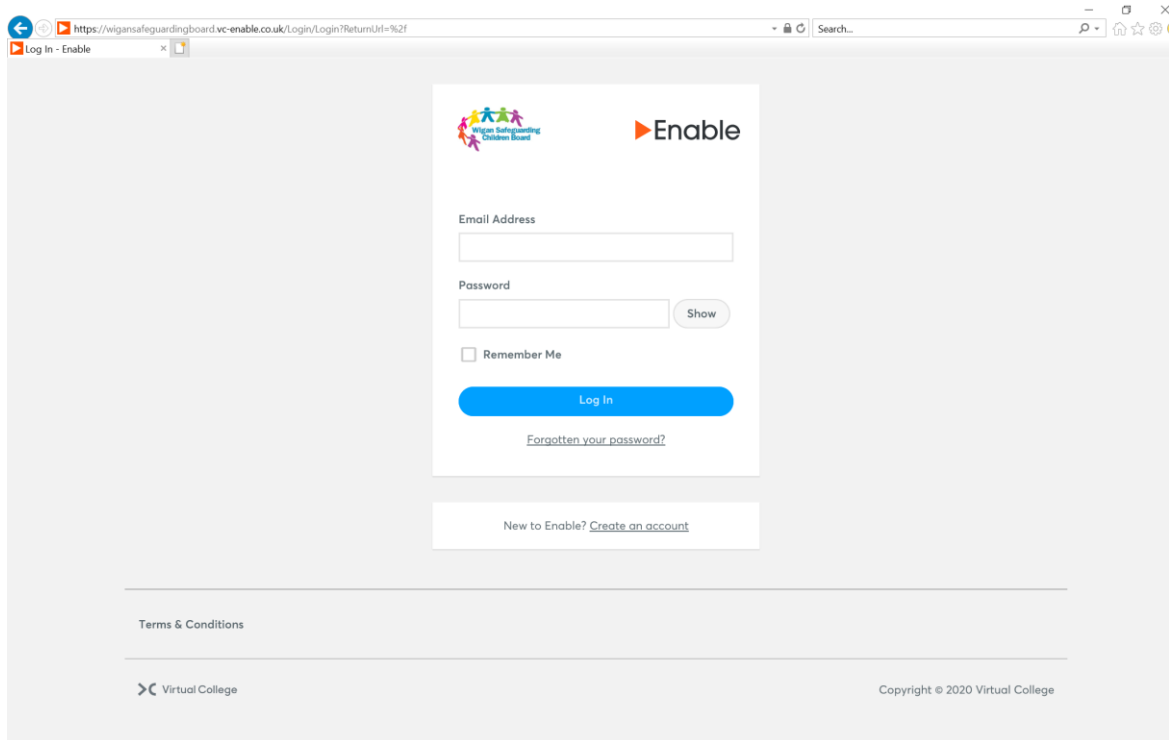

iii) The page will load and you will be able to access the required resources