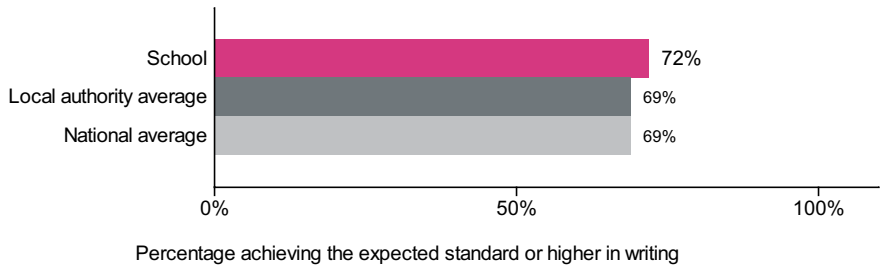

St Joseph's Catholic Primary School (URN: 116925)

Key stage 1

This is provisional data for 2018/19.

Percentage achieving the expected standard or higher in reading

Number of pupils = 61

Percentage achieving greater depth in reading

Number of pupils = 61

Percentage achieving the expected standard or higher in writing

Number of pupils = 61

Percentage achieving greater depth in writing

Number of pupils = 61

Percentage achieving the expected standard or higher in maths