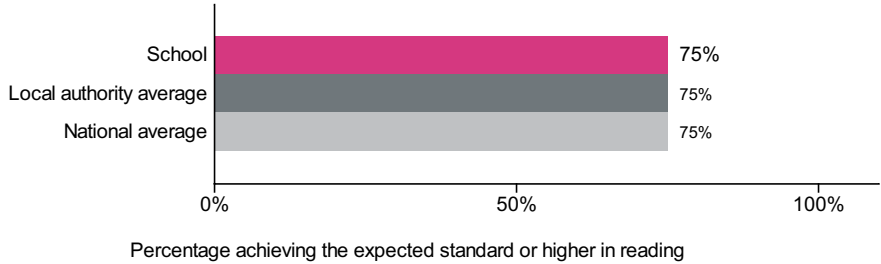

St Joseph's Catholic Primary School (URN: 116925)

Key stage 1

This is provisional data for 2018/19.

Percentage achieving the expected standard or higher in reading

Number of pupils = 61

Percentage achieving greater depth in reading

Number of pupils = 61

Percentage achieving the expected standard or higher in writing

Number of pupils = 61

Percentage achieving greater depth in writing

Number of pupils = 61

Percentage achieving the expected standard or higher in maths