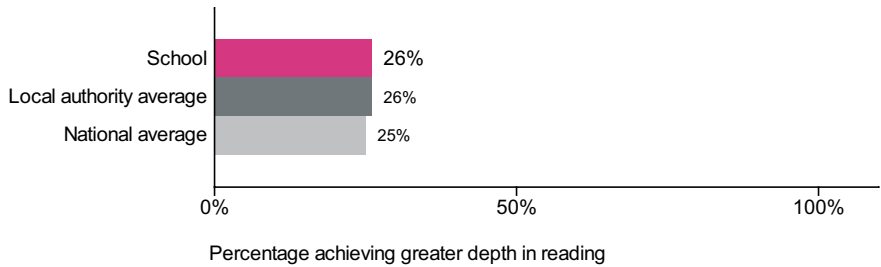

St Joseph's Catholic Primary School (URN: 116925)

Key stage 1

This is provisional data for 2018/19.

Percentage achieving the expected standard or higher in reading

Number of pupils = 61

Percentage achieving greater depth in reading

Number of pupils = 61

Percentage achieving the expected standard or higher in writing

Number of pupils = 61

Percentage achieving greater depth in writing

Number of pupils = 61

Percentage achieving the expected standard or higher in maths