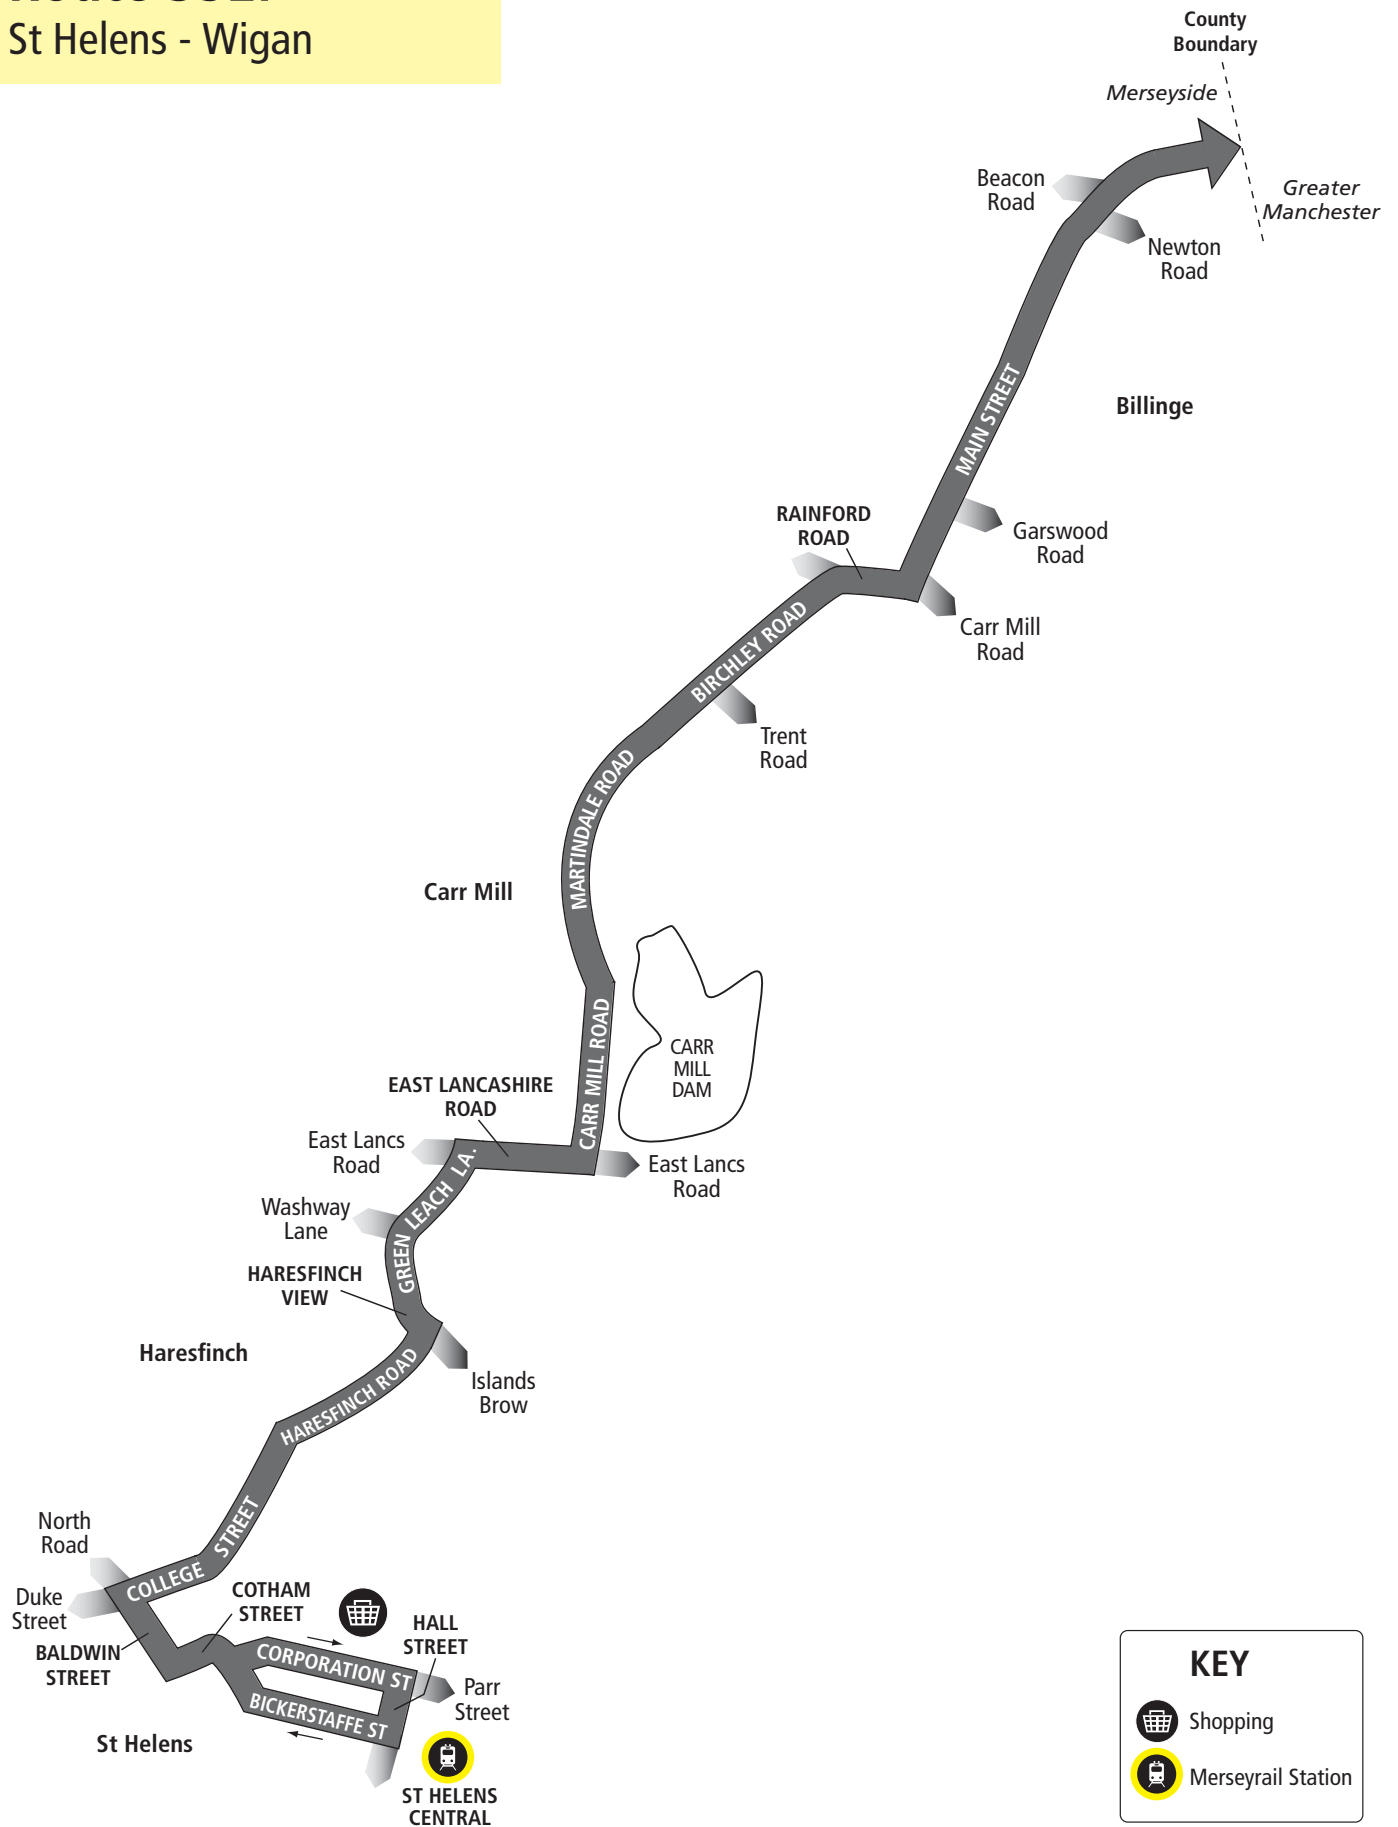

Route 352: St Helens - Wigan

Merseytravel Trio, Saveaway and Solo tickets are valid within Merseyside only.