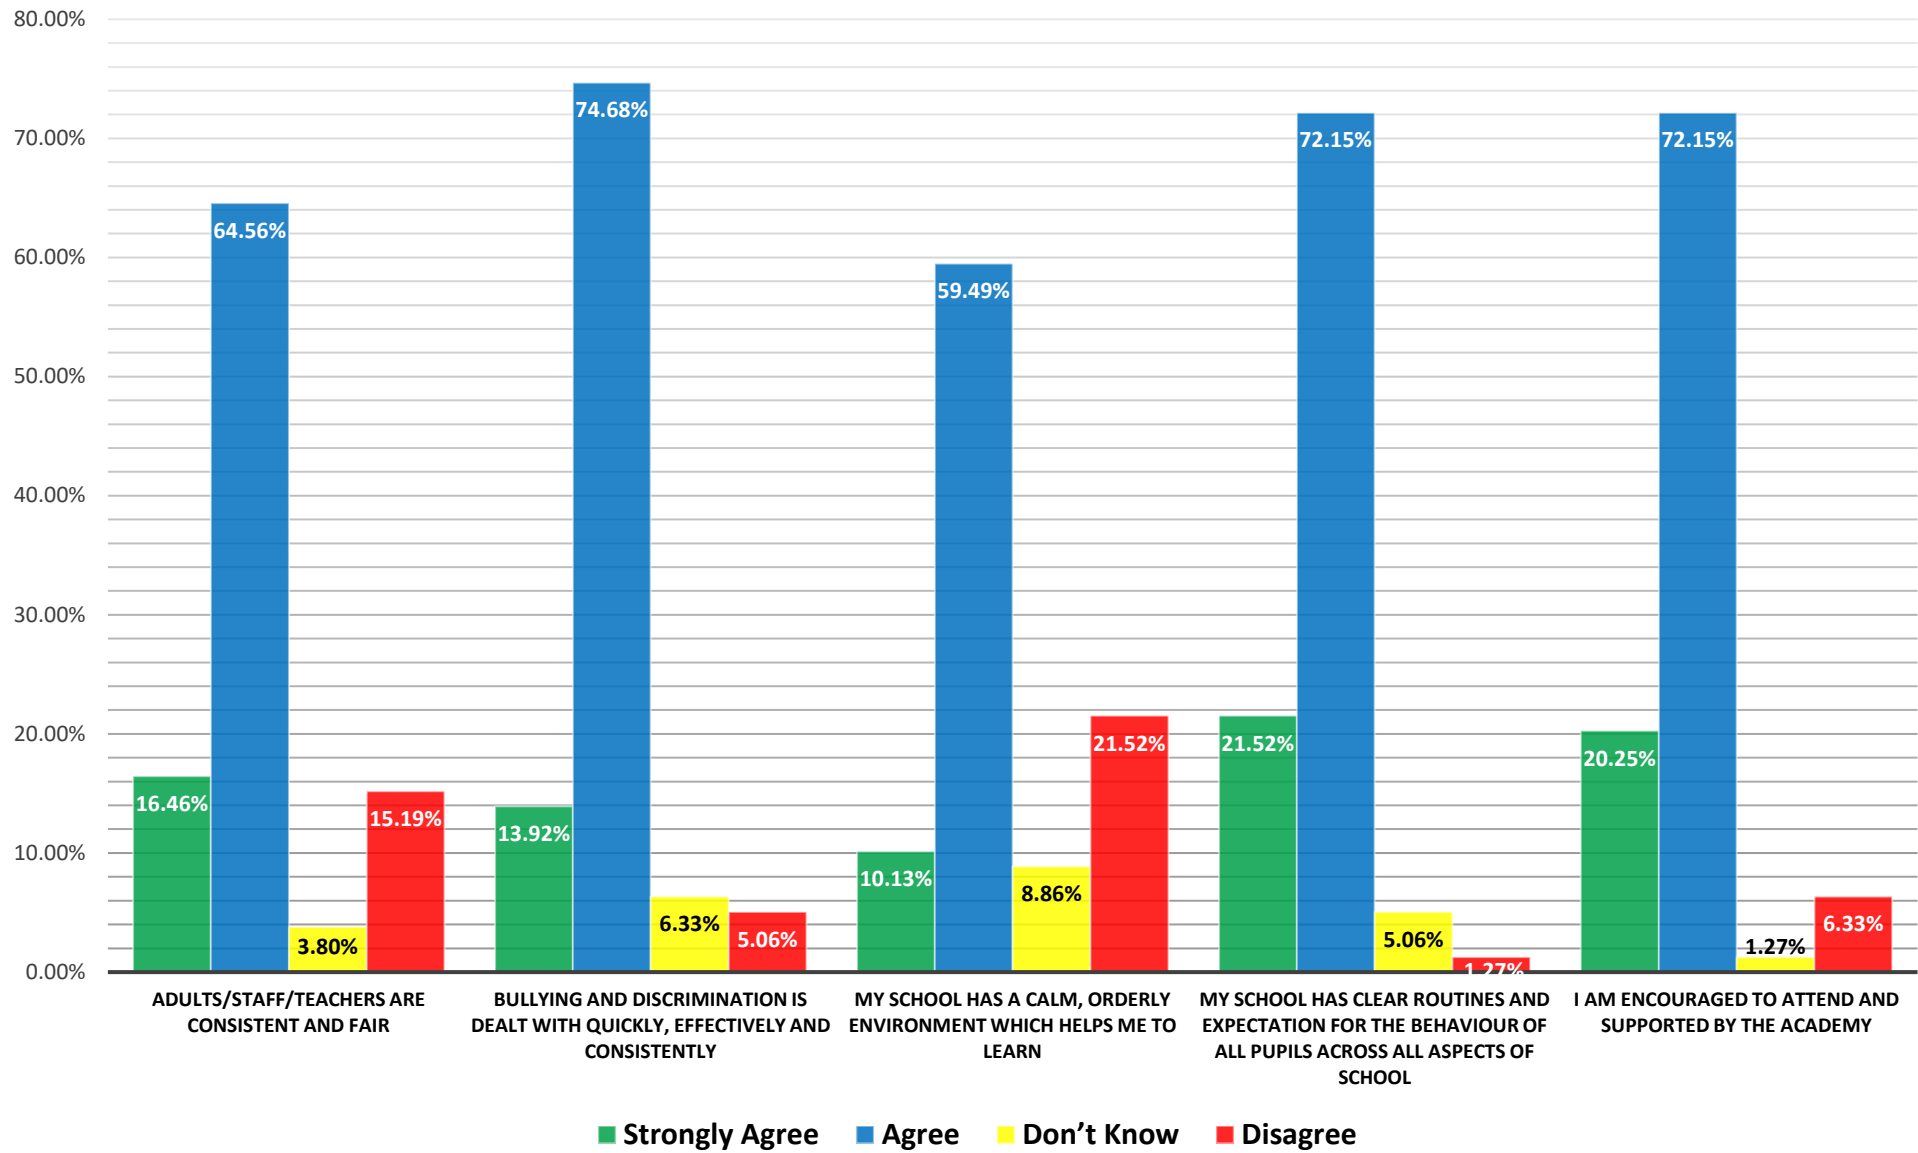

79 Pupils took survey

Pupil Well-Being Survey Questions	Strongly Agree		Agree		Don't Know		Disagree	
I am happy at school	17	21.52%	44	55.70%	8	10.13%	10	12.66%
I like coming to school	11	13.92%	39	49.37%	9	11.39%	20	25.32%
I take part in extra-curricular activities offered by my school	15	18.99%	42	53.16%	7	8.86%	15	18.99%
There is a good range of extra-curricular activities to choose from	13	16.46%	50	63.29%	6	7.59%	10	12.66%
The curriculum helps me to develop resilience, confidence and independence	10	12.66%	55	69.62%	9	11.39%	5	6.33%

Behaviour Survey Questions	Strongly Agree		Agree		Don't Know		Disagree	
Adults/Staff/Teachers are consistent and fair	13	16.46%	51	64.56%	3	3.80%	12	15.19%
Bullying and discrimination is dealt with quickly, effectively and consistently	11	13.92%	59	74.68%	5	6.33%	4	5.06%
My school has a calm, orderly environment which helps me to learn	8	10.13%	47	59.49%	7	8.86%	17	21.52%
My school has clear routines and expectation for the behaviour of all pupils across all aspects of school	17	21.52%	57	72.15%	4	5.06%	1	1.27%
I am encouraged to attend and supported by the academy	16	20.25%	57	72.15%	1	1.27%	5	6.33%

Total Pupils that took survey
79

Pupil Survey - Pupil Well-Being - Spring Term 2025

Total Pupils that took survey
79

Pupil Survey - Safeguarding - Spring Term 2025

Total Pupils that took survey
79

Pupil Survey - Behaviour - Spring Term 2025