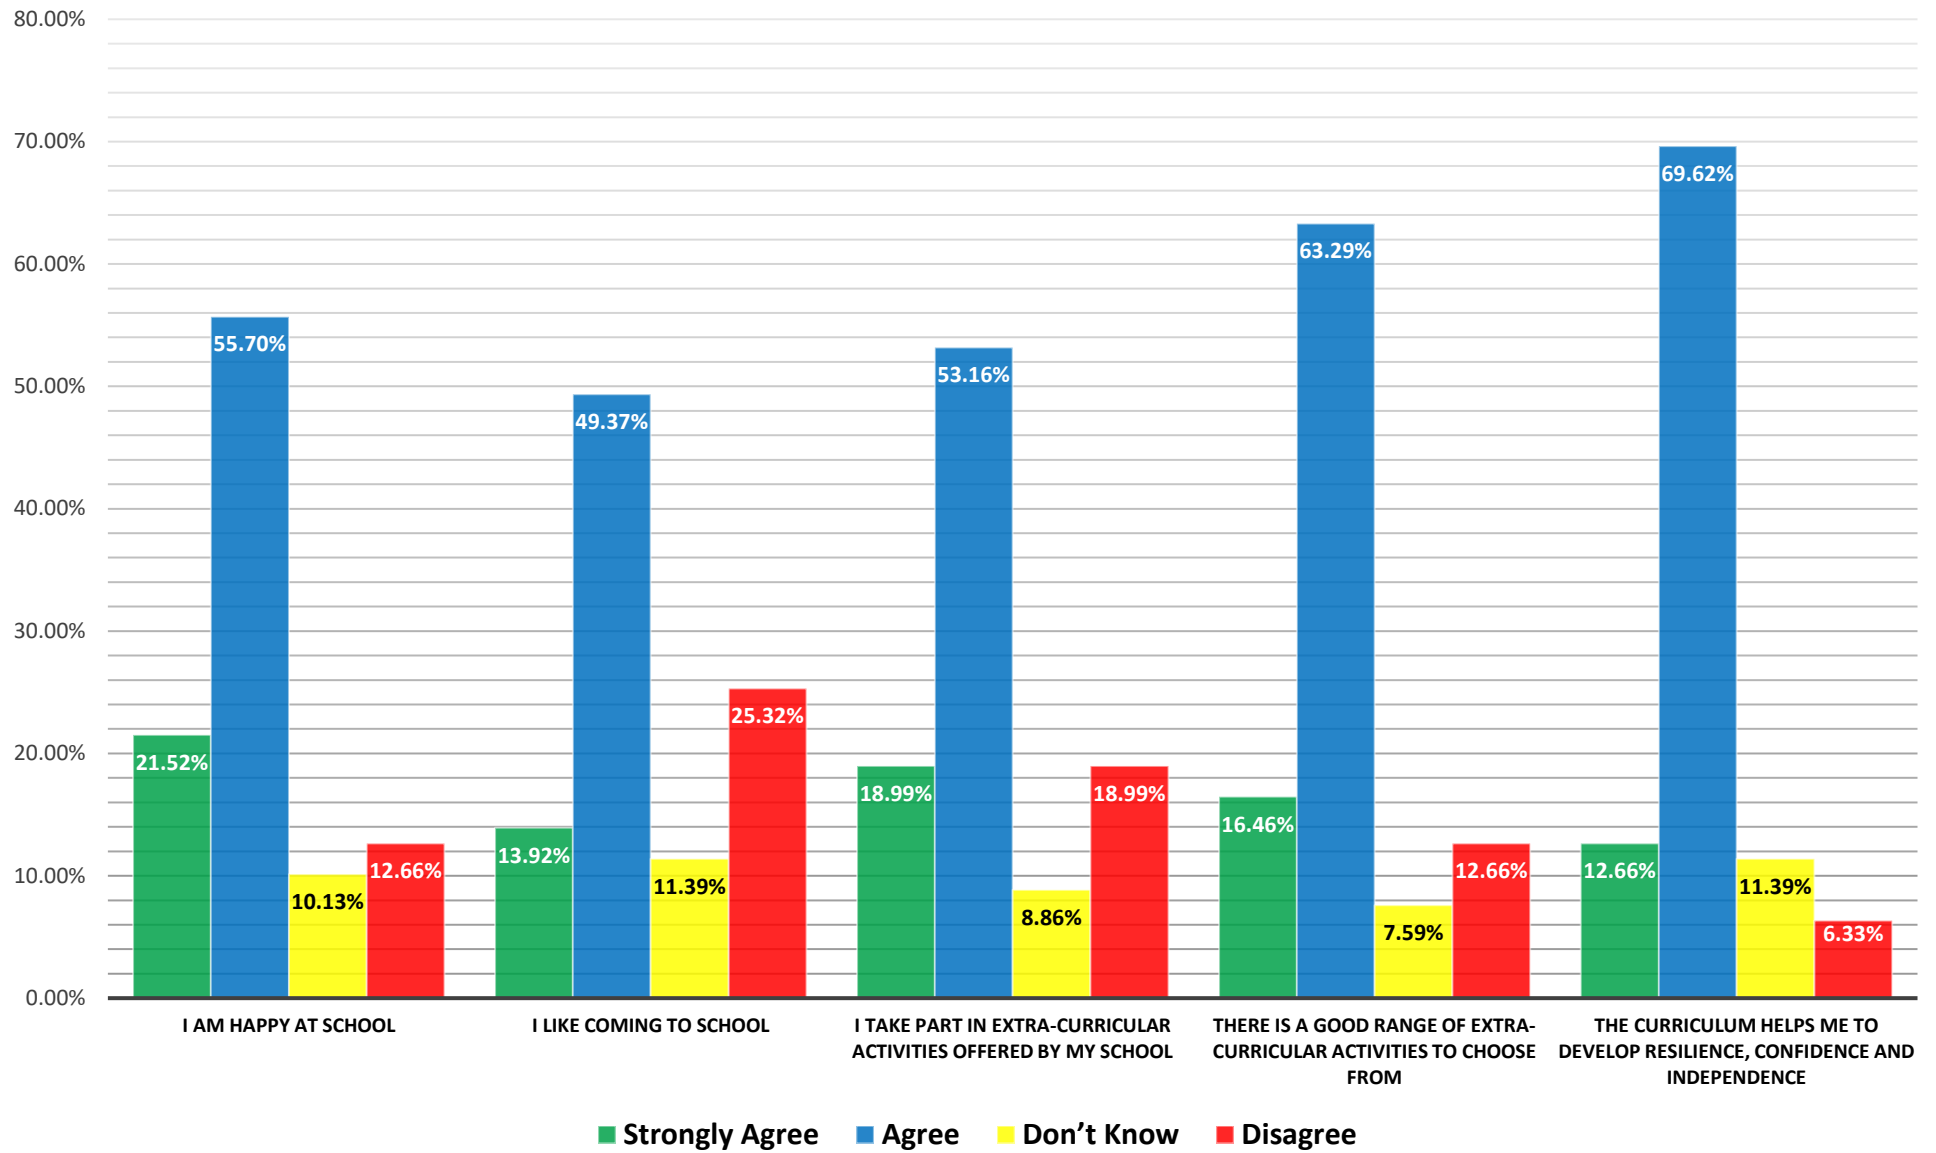

79 Pupils took survey

Pupil Well-Being Survey Questions	Strongly Agree		Agree		Don't Know		Disagree	
I am happy at school	17	21.52%	44	55.70%	8	10.13%	10	12.66%
I like coming to school	11	13.92%	39	49.37%	9	11.39%	20	25.32%
I take part in extra-curricular activities offered by my school	15	18.99%	42	53.16%	7	8.86%	15	18.99%
There is a good range of extra-curricular activities to choose from	13	16.46%	50	63.29%	6	7.59%	10	12.66%
The curriculum helps me to develop resilience, confidence and independence	10	12.66%	55	69.62%	9	11.39%	5	6.33%

Safeguarding Survey Questions	Strongly Agree		Agree		Don't Know		Disagree	
I feel safe in school	12	15.19%	57	72.15%	5	6.33%	5	6.33%
I know who to speak to if I'm upset or unhappy at school	21	26.58%	54	68.35%	1	1.27%	3	3.80%
My school teaches me to lead a healthy and active lifestyle and how to keep physically and mentally healthy	18	22.78%	47	59.49%	6	7.59%	8	10.13%
My school teaches me how to be safe online	18	22.78%	50	63.29%	7	8.86%	4	5.06%
My school teaches me how to be safe in school and at home	13	16.46%	53	67.09%	6	7.59%	7	8.86%

Behaviour Survey Questions	Strongly Agree		Agree		Don't Know		Disagree	
Adults/Staff/Teachers are consistent and fair	13	16.46%	51	64.56%	3	3.80%	12	15.19%
Bullying and discrimination is dealt with quickly, effectively and consistently	11	13.92%	59	74.68%	5	6.33%	4	5.06%
My school has a calm, orderly environment which helps me to learn	8	10.13%	47	59.49%	7	8.86%	17	21.52%
My school has clear routines and expectation for the behaviour of all pupils across all aspects of school	17	21.52%	57	72.15%	4	5.06%	1	1.27%
I am encouraged to attend and supported by the academy	16	20.25%	57	72.15%	1	1.27%	5	6.33%

Teaching & Learning Survey Questions	Strongly Agree		Agree		Don't Know		Disagree	
I know how to improve my work	16	20.25%	57	72.15%	2	2.53%	4	5.06%
I know what I need to learn next	19	24.05%	48	60.76%	5	6.33%	7	8.86%
My teachers tell me when I'm doing good work	20	25.32%	57	72.15%	1	1.27%	1	1.27%
My teachers help me when I'm stuck	23	29.11%	51	64.56%	1	1.27%	4	5.06%
I know who to go to if I need help	23	29.11%	48	60.76%	3	3.80%	5	6.33%

Total Pupils that took survey
79

Pupil Survey - Pupil Well-Being - Spring Term 2025