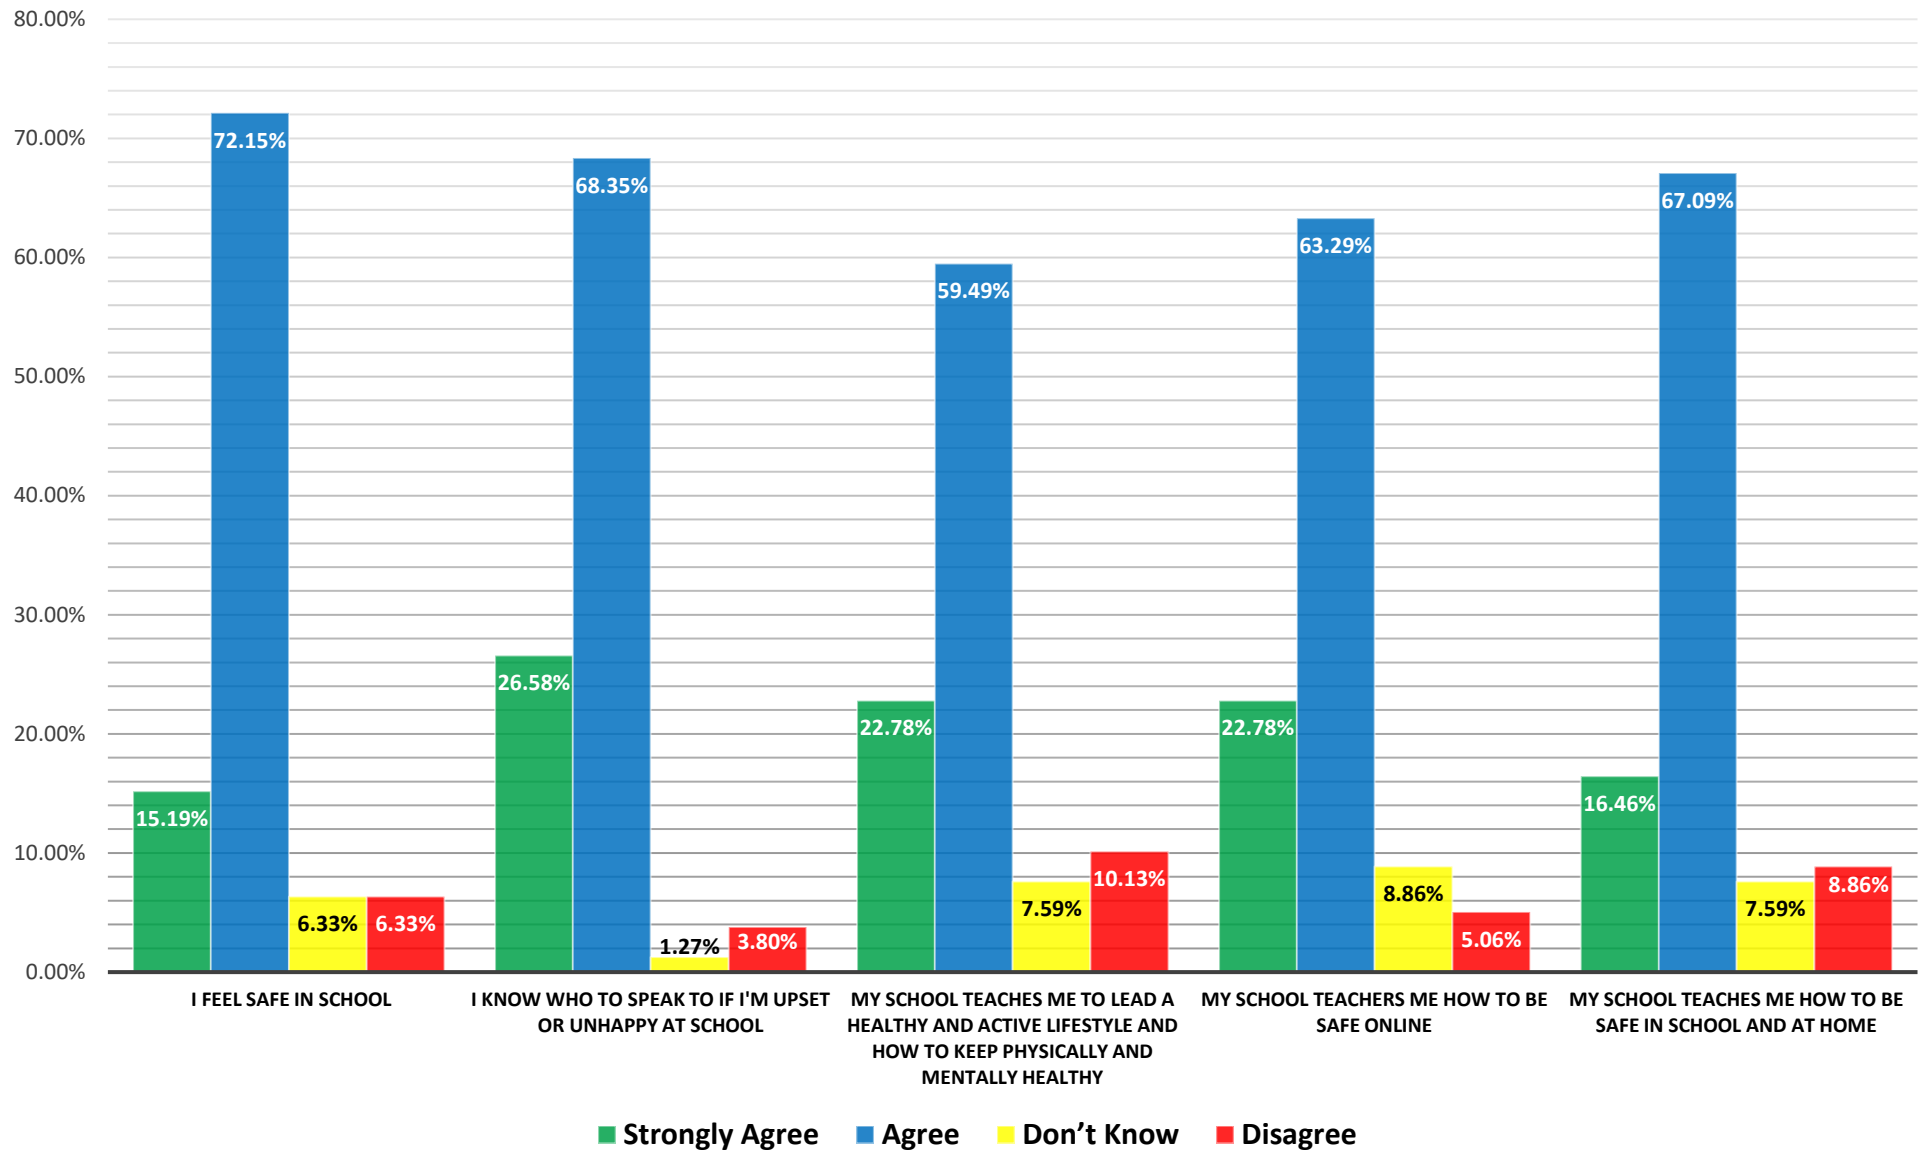

Behaviour Survey Questions	Strongly Agree		Agree		Don't Know		Disagree	
Adults/Staff/Teachers are consistent and fair	13	16.46%	51	64.56%	3	3.80%	12	15.19%
Bullying and discrimination is dealt with quickly, effectively and consistently	11	13.92%	59	74.68%	5	6.33%	4	5.06%
My school has a calm, orderly environment which helps me to learn	8	10.13%	47	59.49%	7	8.86%	17	21.52%
My school has clear routines and expectation for the behaviour of all pupils across all aspects of school	17	21.52%	57	72.15%	4	5.06%	1	1.27%
I am encouraged to attend and supported by the academy	16	20.25%	57	72.15%	1	1.27%	5	6.33%

Total Pupils that took survey
79

Pupil Survey - Pupil Well-Being - Spring Term 2025

Total Pupils that took survey
79

Pupil Survey - Safeguarding - Spring Term 2025

Total Pupils that took survey
79

Pupil Survey - Behaviour - Spring Term 2025