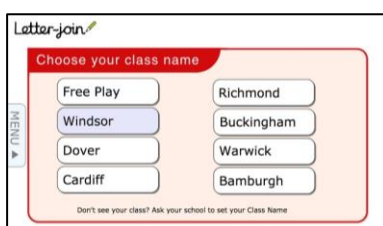

Choose a Classroom

Once logged-in, choose your child's classroom and you can use Letter-join's resources and fun activities to reinforce the handwriting we teach at school. You can trace over the letters and words and play the games on your tablet.

We are limited to the number of users who can log in to this account, so please do not share these log-in details.