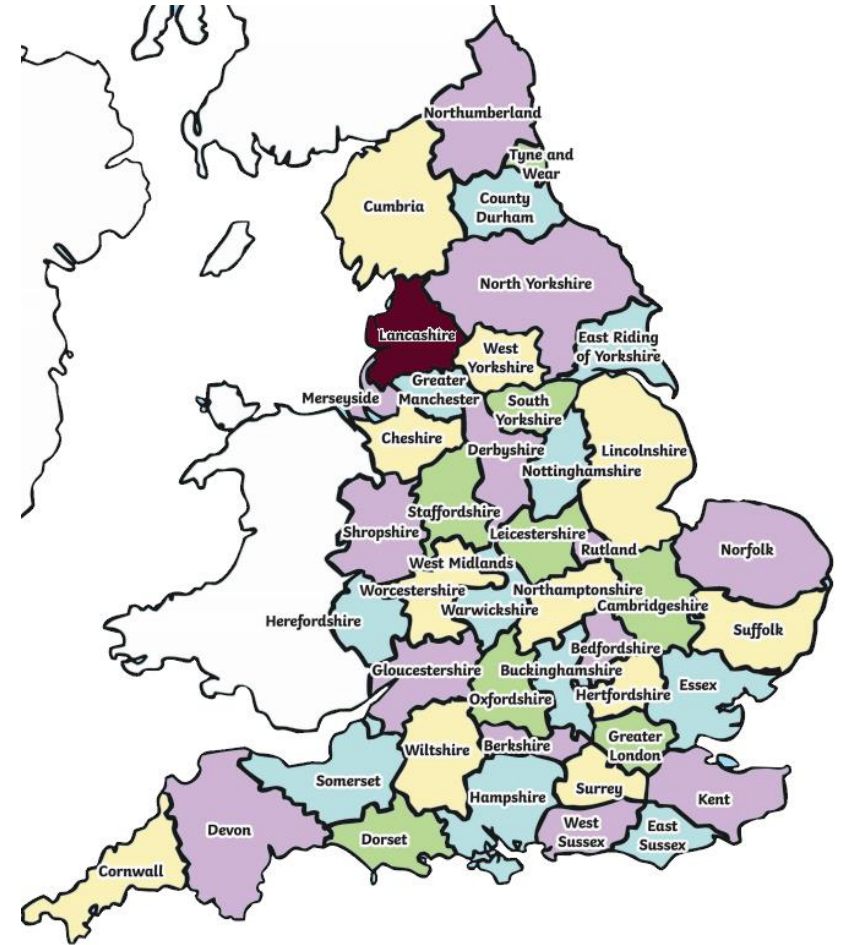

English Counties