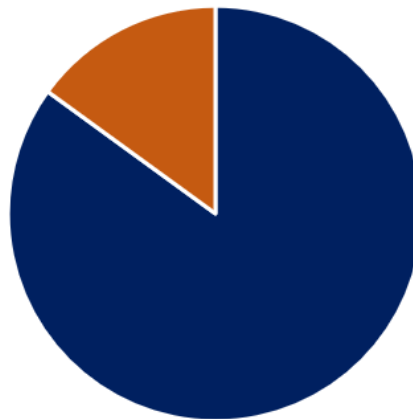

Khalsa Sixth Destination data 2022-2023

74% of students' progress to study a degree

51% Local Average

47% National Average

85% % of students' progress to a high quality post-18 destination

80% Local Average

81% National Average

Below is a list of universities our student have gone on to study at over the last two years:

- Aston University, Birmingham
- Birmingham City University
- Coventry University
- Keele University
- King's College London, University of London
- Liverpool John Moores University
- Manchester Metropolitan University
- Nottingham Trent University
- Staffordshire University
- Swansea University
- University of Birmingham
- University of Bristol
- University of Leeds
- University of Leicester
- University of Plymouth
- University of Wolverhampton
- University of West London