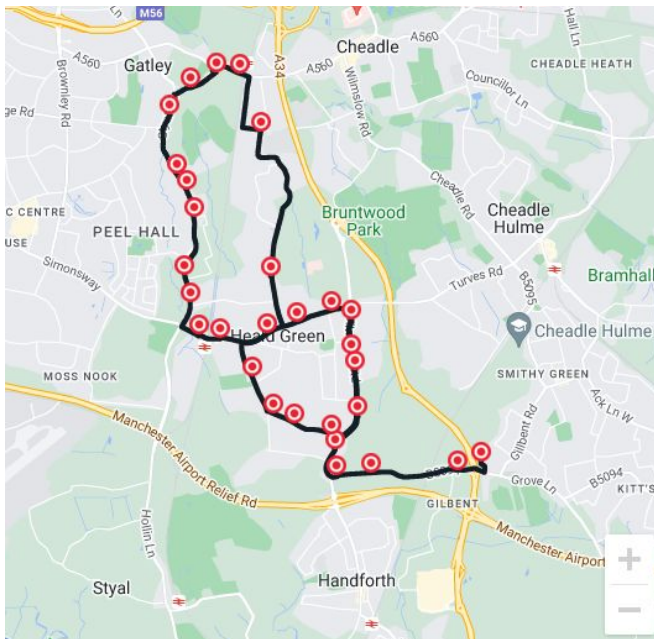

### **312 Bus route from Stockport to Kingsway School**

	<b>AM</b>
STOCKPORT, Bus Station	07:30
Cheadle Heath, Farmer's Arms	07:44
Boundary Bridge	07:52
Cheadle, Post Office	08:01
Wilmslow Road for KINGSWAY SCHOOL	<b>08:04</b>

### **758 Bus Route from Heald Green to The Kingsway School**

	<b>AM</b>
HEALD GREEN, Griffin	07:40
HEALD GREEN, Outwood Road	07:50
Silverdale Rd/Foxland Rd for KINGSWAY SCHOOL	<b>08:05</b>

	<b>PM</b>
KINGSWAY SCHOOL	<b>15:10</b>
Finney Lane/Wilmslow Road	15:15
OUTWOOD RD/WILMSLOW RD	15:20

## **810 Bus Route from Wythenshawe to The Kingsway School**

	<b>AM</b>
NORTHERN MOOR, Sale Rd/Wythenshawe Rd	07:10
Moor Road, Tram Stop	07:21
Baguley, Wendon Road	07:32
Benchill, Tram Stop	07:40
Peel Hall Road/Upavon Road	07:45
Shadowmoss, Tram Stop	08:00
Heald Green, Finney Lane near the Outwood Road junction	08:10
<b>KINGSWAY SCHOOL</b>	<b>08:25</b>
	<b>PM</b>
<b>KINGSWAY SCHOOL</b>	<b>15:10</b>
Heald Green, Finney Lane/Outwood Road	15:17
Shadowmoss, Tram Stop	15:25
Benchill, Tram Stop	15:34
Moor Road, Tram Stop	15:44
NORTHERN MOOR, Sale Rd/Wythenshawe Road	15:52

The following general bus services provide links to The Kingsway School:

11 - Stockport, Edgeley, Gatley, Wythenshawe, Broomwood, Altrincham

11A - Stockport, Cheadle, Gatley, Northenden, Timperley, Altrincham