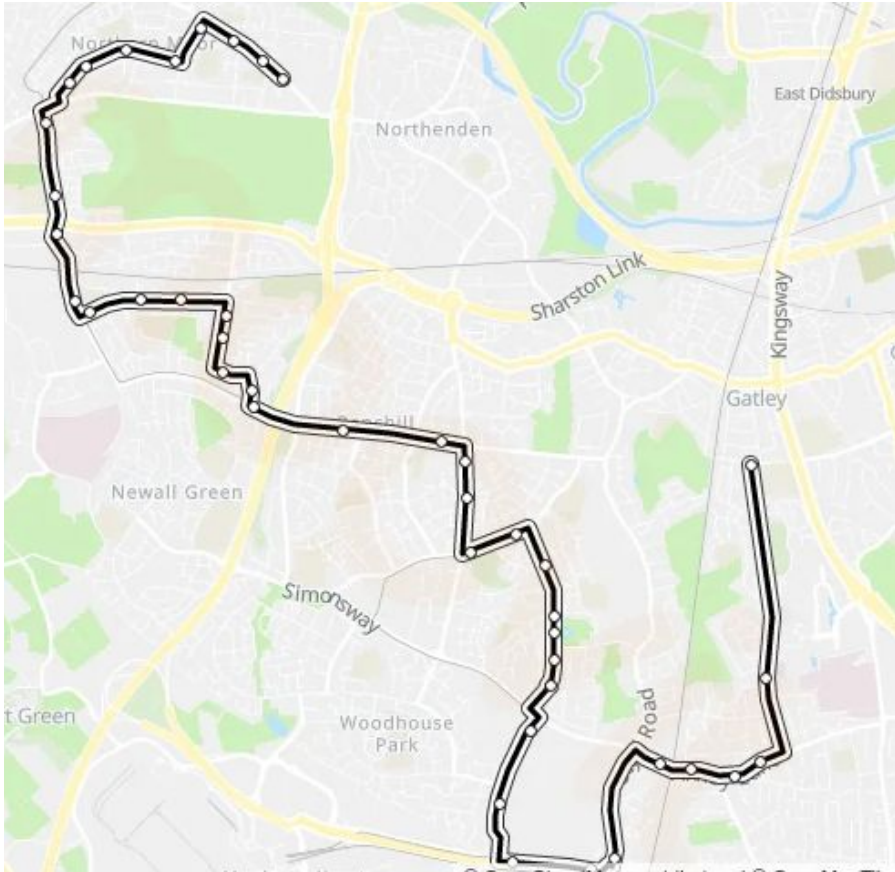

### **312 Bus route from Stockport to Kingsway School**

	<b>AM</b>
STOCKPORT, Bus Station	07:30
Cheadle Heath, Farmer's Arms	07:44
Boundary Bridge	07:52
Cheadle, Post Office	08:01
Wilmslow Road for KINGSWAY SCHOOL	<b>08:04</b>

### **758 Bus Route from Heald Green to The Kingsway School**

	<b>AM</b>
HEALD GREEN, Griffin	07:40
HEALD GREEN, Outwood Road	07:50
Silverdale Rd/Foxland Rd for KINGSWAY SCHOOL	<b>08:05</b>

	<b>PM</b>
KINGSWAY SCHOOL	<b>15:10</b>
Finney Lane/Wilmslow Road	15:15
OUTWOOD RD/WILMSLOW RD	15:20

## **810 Bus Route from Wythenshawe to The Kingsway School**

	<b>AM</b>
NORTHERN MOOR, Sale Rd/Wythenshawe Rd	07:10
Moor Road, Tram Stop	07:21
Baguley, Wendon Road	07:32
Benchill, Tram Stop	07:40
Peel Hall Road/Upavon Road	07:45
Shadowmoss, Tram Stop	08:00
Heald Green, Finney Lane near the Outwood Road junction	08:10
<b>KINGSWAY SCHOOL</b>	<b>08:25</b>
	<b>PM</b>
<b>KINGSWAY SCHOOL</b>	<b>15:10</b>
Heald Green, Finney Lane/Outwood Road	15:17
Shadowmoss, Tram Stop	15:25
Benchill, Tram Stop	15:34
Moor Road, Tram Stop	15:44
NORTHERN MOOR, Sale Rd/Wythenshawe Road	15:52