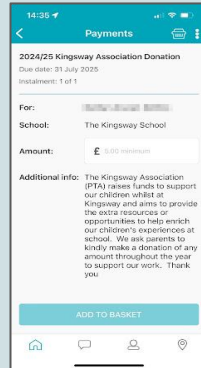

There are many easy ways to donate:

HOW TO DONATE (option 1):

On School Gateway:

- Go to Payments
- Kingsway Association Donation

HOW TO DONATE (option 2):

- Complete a standing order via the school website: www.thekingswayschool.com/parents/pta

GIFT AID:

- Gift Aid adds an additional 25% extra at no extra cost to you. Please click here to register: <https://form.jotform.com/242713664958367>