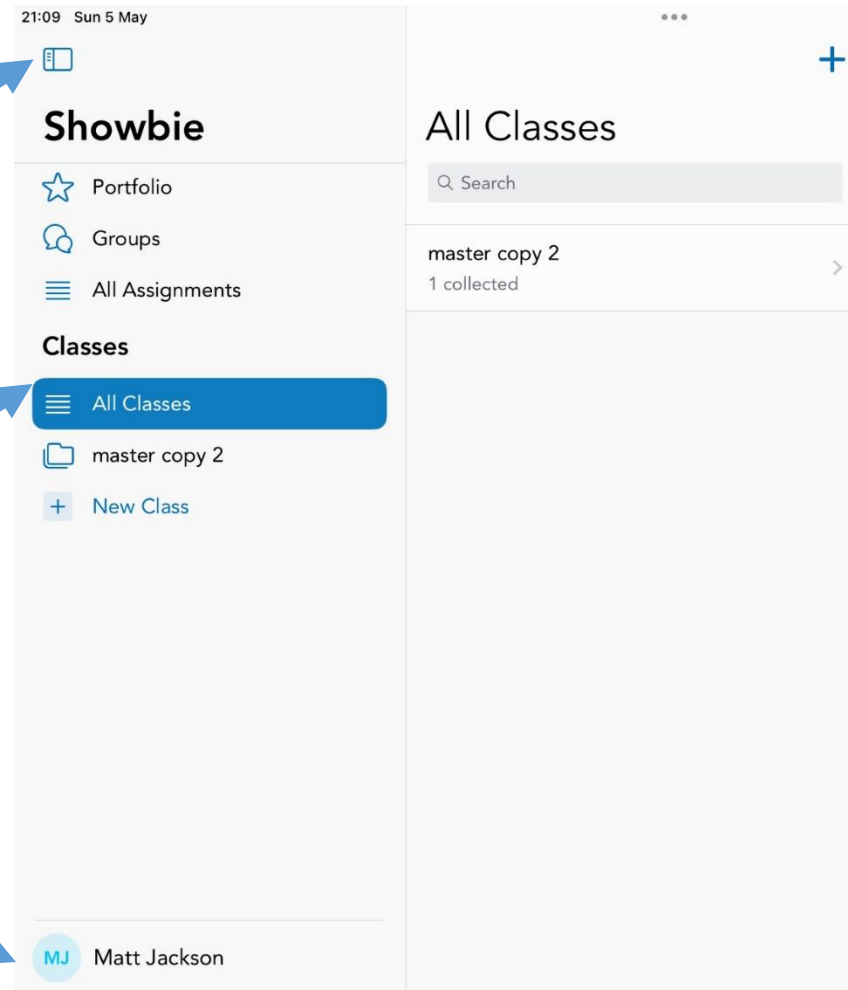

ACE Digital: Using Showbie

Tap 'Sidebar' to open your Showbie Menu

Classes and assignments

Your Account info